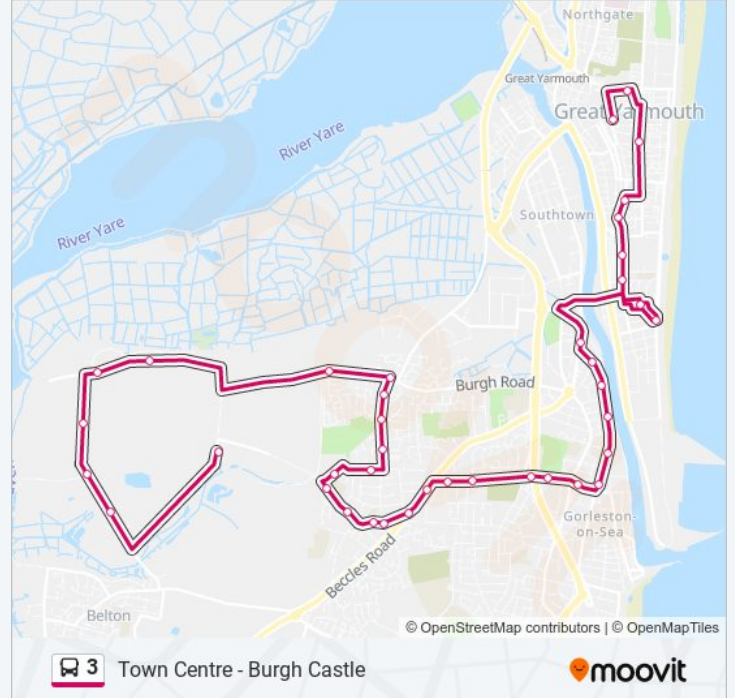

Direction: Bradwell

Stops: 33

Trip Duration: 33 min

Line Summary:

Post Office, Bradwell

Homefield First School, Bradwell

Dorothy Avenue, Bradwell

Laurel Drive, Bradwell

3 bus Info

Direction: Great Yarmouth

Stops: 39

Trip Duration: 46 min

Line Summary:

Crab Lane, Bradwell

Chestnut Avenue, Bradwell

Kings Road, Gorleston

Alpha Road, Gorleston

Main Cross Road, Great Yarmouth

Micawber Avenue, Barrack Estate

Barrack Road, Great Yarmouth

Newcastle Road, Great Yarmouth

Mariners Road, Great Yarmouth

Malakoff Road, Great Yarmouth

St George's Park, Great Yarmouth

Factory Road, Great Yarmouth

Market Gates, Great Yarmouth

3 bus time schedules and route maps are available in an offline PDF at moovitapp.com. Use the Moovit App to see live bus times, train schedule or subway schedule, and step-by-step directions for all public transit in East Anglia.