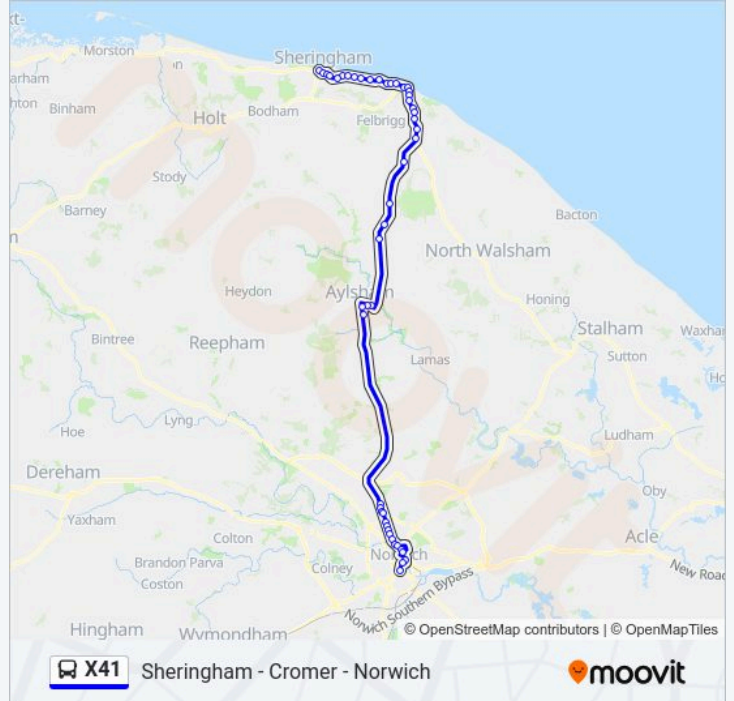

Direction: Norwich City Centre

48 stops

[VIEW LINE SCHEDULE](#)

- Railway Approach, Sheringham
- Tesco, Sheringham
- Fishmongers Tavern, Sheringham
- Brook Road, Sheringham
- Britons Lane, Beeston Regis
- Beeston Hall, Beeston Regis
- Church Close, West Runton
- Post Office, West Runton
- Golf Close, West Runton
- Woodhill Park, East Runton
- Stores, East Runton
- Wyndham Park, East Runton
- Clifton Park, Cromer
- Westcliff Avenue, Cromer
- Bus Interchange, Cromer
- Church, Cromer
- Vicarage Road, Cromer
- Halsey House, Cromer
- High School, Cromer
- Station Road, Cromer
- The Avenue, Cromer

Tesco Express, Hellesdon

Heath Crescent, Hellesdon

Brabazon Road, Hellesdon

Waldemar Avenue, Hellesdon

The Boundary, Mile Cross

Mile Cross Road, Mile Cross

Mecca Bingo, Norwich

Half Mile Road, Norwich

Penn Grove, Norwich

Drayton Road, Norwich

Wingfield Road, Norwich

Edward Street, Norwich

Anglia Square, Norwich

Upper King Street, Norwich

Castle Meadow, Norwich City Centre

Bus Station, Norwich City Centre