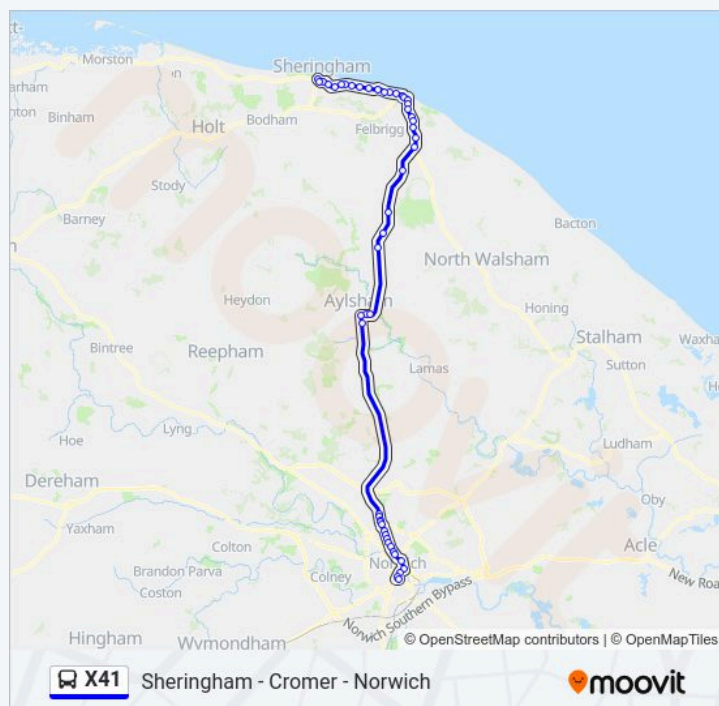

X41 bus Info

Direction: Sheringham

Stops: 49

Trip Duration: 75 min

Line Summary:

Bus Interchange, Cromer

Westcliff Avenue, Cromer

Clifton Park, Cromer