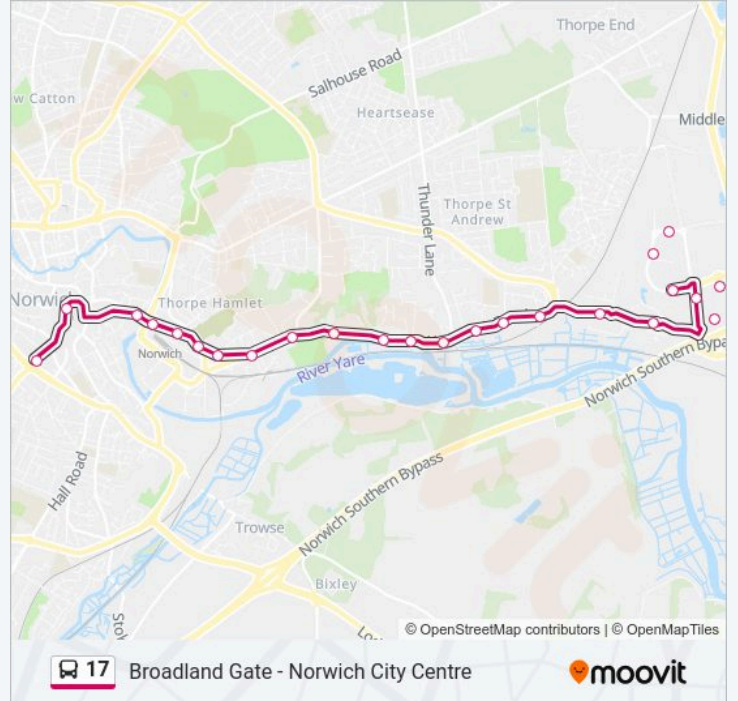

Direction: Broadland Business Park

24 stops

[VIEW LINE SCHEDULE](#)

- St Stephens Street, Norwich City Centre
- Castle Meadow, Norwich City Centre
- Prince Of Wales Road, Norwich
- Prince Of Wales Road, Norwich
- Railway Station, Norwich
- Rosary Road, Norwich
- Cotman Road, Norwich
- Cremorne Lane, Norwich
- The Denes, Norwich
- Langley School, Thorpe St Andrew
- School Lane, Thorpe St Andrew
- River Green, Thorpe St Andrew
- Barber Place, Thorpe St Andrew
- School Avenue, Thorpe St Andrew
- St Andrews Avenue, Thorpe St Andrew
- Primrose Crescent, Thorpe St Andrew
- Business Park, Thorpe St Andrew
- Meridian Way, Broadland Business Park
- Police Station, Broadland Gate
- Toolstation, Broadland Gate
- Lidl, Broadland Gate

Direction: Norwich City Centre

25 stops

[VIEW LINE SCHEDULE](#)

- Police Station, Broadland Gate
- Toolstation, Broadland Gate
- Lidl, Broadland Gate
- Makro, Broadland Business Park
- Start-Rite Shoes, Broadland Business Park
- Marsh Mclennan, Broadland Business Park
- District Council Offices , Broadland Gate
- Meridian Way, Broadland Business Park
- Business Park, Thorpe St Andrew
- Primrose Crescent, Thorpe St Andrew
- St Andrews Avenue, Thorpe St Andrew
- School Avenue, Thorpe St Andrew
- Barber Place, Thorpe St Andrew
- River Green, Thorpe St Andrew
- Horsewater, Thorpe St Andrew
- Langley School, Thorpe St Andrew
- The Denes, Norwich
- Cremorne Lane, Norwich

17 bus Info

Direction: Norwich City Centre

Stops: 25

Trip Duration: 25 min

Line Summary:

Cotman Road, Norwich

Busseys, Norwich

Sorting Office, Norwich

Railway Station, Norwich

Prince Of Wales Road, Norwich

Castle Meadow, Norwich City Centre

St Stephens Street, Norwich City Centre

17 bus time schedules and route maps are available in an offline PDF at moovitapp.com. Use the Moovit App to see live bus times, train schedule or subway schedule, and step-by-step directions for all public transit in East Anglia.