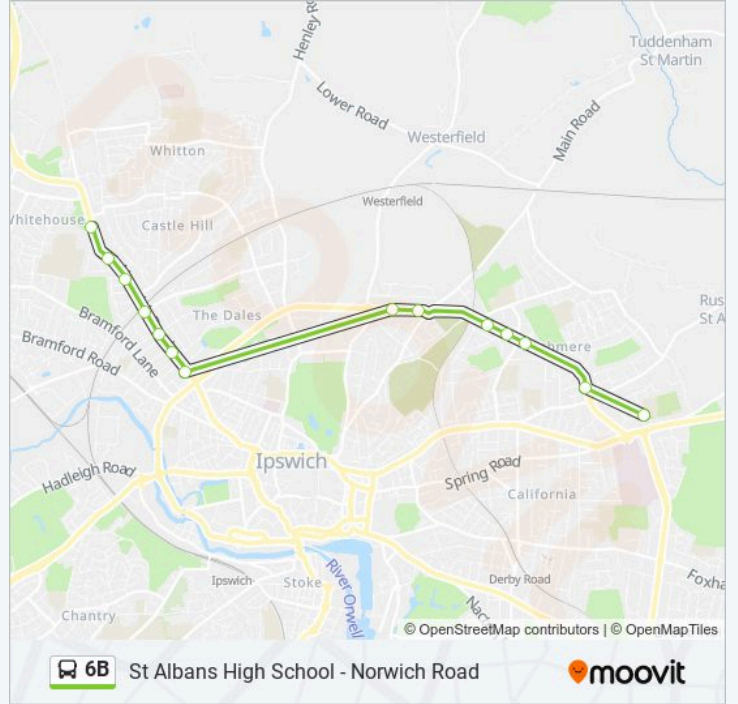

St Albans High School - Norwich Road

Get The App

The 6B bus line St Albans High School - Norwich Road has one route. For regular weekdays, their operation hours are:
(1) Castle Hill: 15:25
Use the Moovit App to find the closest 6B bus station near you and find out when is the next 6B bus arriving.

Direction: Castle Hill

14 stops

[VIEW LINE SCHEDULE](#)

- St Albans School, Rushmere
- Norbury Road, Rushmere
- Colchester Road, Rushmere
- 116, Rushmere
- Baptist Church, Rushmere
- Cranfield Court, Ipswich
- Valley Road, Ipswich
- Westwood Avenue, Westbourne
- Richmond Road, Westbourne
- Springfield Lane, Westbourne
- Norbridge Social Club, Westbourne
- Highfield Approach, Castle Hill
- Castle Road, Castle Hill
- Bp Garage, Castle Hill

6B bus Time Schedule

Castle Hill Route Timetable:

Sunday	Not Operational
Monday	15:25
Tuesday	15:25
Wednesday	15:25
Thursday	15:25
Friday	15:25
Saturday	Not Operational

6B bus Info

Direction: Castle Hill

Stops: 14

Trip Duration: 18 min

Line Summary:

6B bus time schedules and route maps are available in an offline PDF at moovitapp.com. Use the Moovit App to see live bus times, train schedule or subway schedule, and step-by-step directions for all public transit in East Anglia.