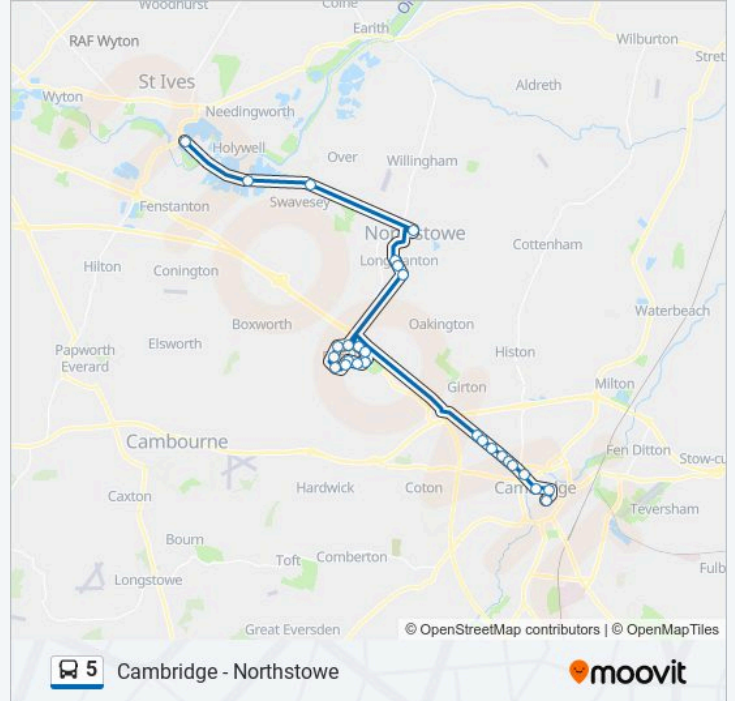

Use the Moovit App to find the closest 5 bus station near you and find out when is the next 5 bus arriving.

Direction: Cambridge

27 stops

[VIEW LINE SCHEDULE](#)

The Busway St Ives Park And Ride, St Ives
The Busway Fen Drayton Lakes, Fen Drayton
The Busway Swavesey, Swavesey
Longstanton Park-And-Ride, Longstanton
Brookside, Longstanton
Hatton's Park, Longstanton
High Street, Longstanton
Superstore, Bar Hill
Viking Way, Bar Hill
Pheasant Rise, Bar Hill
Little Meadow, Bar Hill
The Spinney, Bar Hill
Apple Trees, Bar Hill
Hill Crest, Bar Hill
Chestnut Rise, Bar Hill
Hollytrees, Bar Hill
Acorn Avenue, Bar Hill
Girton Road, Girton
Thornton Road, Cambridge
Lawrence Weaver Road, Cambridge
All Souls Lane, Cambridge

Direction: Cambridge

Stops: 27

Trip Duration: 50 min

Line Summary:

Richmond Road, Cambridge

Fitzwilliam College, Cambridge

Shire Hall, Cambridge

Bridge Street, Cambridge

Belmont Place, Cambridge

Emmanuel Street, Cambridge

Direction: Longstanton

26 stops

[VIEW LINE SCHEDULE](#)

Emmanuel Street, Cambridge

Christ's College, Cambridge

Bridge Street, Cambridge

Direction: St Ives

Stops: 29

Trip Duration: 57 min

Line Summary:

Hill Crest, Bar Hill

Chestnut Rise, Bar Hill

Hollytrees, Bar Hill

Acorn Avenue, Bar Hill