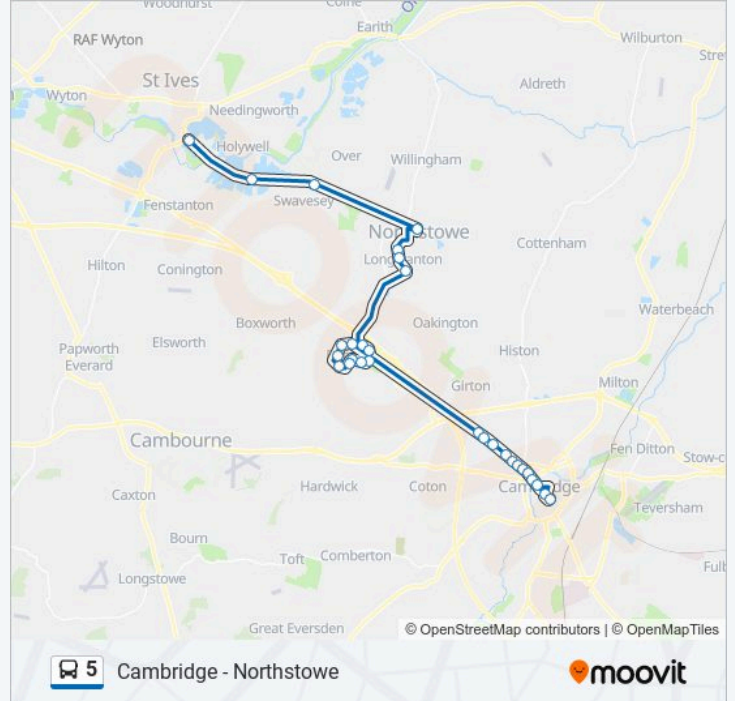

Use the Moovit App to find the closest 5 bus station near you and find out when is the next 5 bus arriving.

Direction: Cambridge

27 stops

[VIEW LINE SCHEDULE](#)

The Busway St Ives Park And Ride, St Ives
The Busway Fen Drayton Lakes, Fen Drayton
The Busway Swavesey, Swavesey
Longstanton Park-And-Ride, Longstanton
Brookside, Longstanton
Hatton's Park, Longstanton
High Street, Longstanton
Superstore, Bar Hill
Viking Way, Bar Hill
Pheasant Rise, Bar Hill
Little Meadow, Bar Hill
The Spinney, Bar Hill
Apple Trees, Bar Hill
Hill Crest, Bar Hill
Chestnut Rise, Bar Hill
Hollytrees, Bar Hill
Acorn Avenue, Bar Hill
Girton Road, Girton
Thornton Road, Cambridge
Lawrence Weaver Road, Cambridge
All Souls Lane, Cambridge

Brookside, Longstanton

Ladywalk, Longstanton

Longstanton Park-And-Ride, Longstanton

Direction: St Ives

29 stops

[VIEW LINE SCHEDULE](#)

Emmanuel Street, Cambridge

Christ's College, Cambridge

Direction: St Ives

Stops: 29

Trip Duration: 57 min

Line Summary:

Hill Crest, Bar Hill

Chestnut Rise, Bar Hill

Hollytrees, Bar Hill

Acorn Avenue, Bar Hill

High Street, Longstanton

Brookside, Longstanton

Ladywalk, Longstanton

Longstanton Park-And-Ride, Longstanton

The Busway Swavesey, Swavesey

The Busway Fen Drayton Lakes, Fen Drayton

The Busway St Ives Park And Ride, St Ives