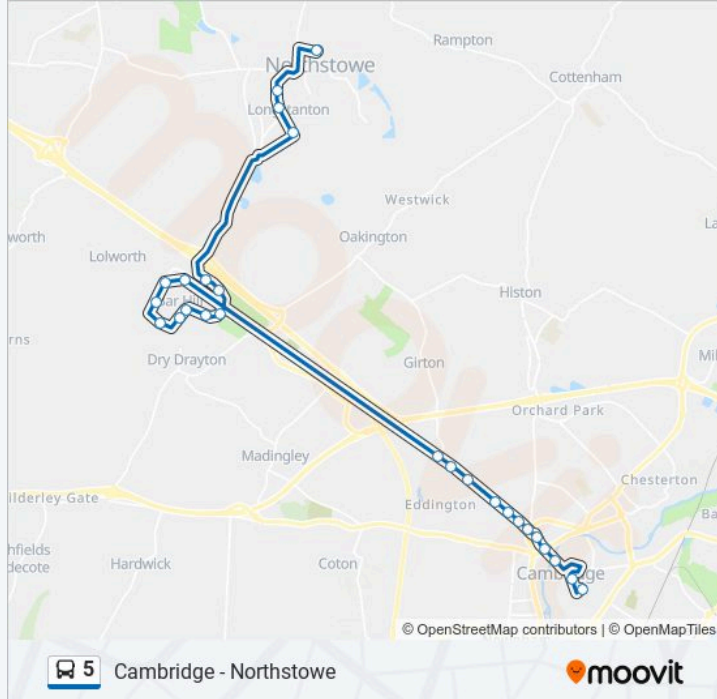

Stops: 26

Trip Duration: 47 min

Line Summary:

Hill Crest, Bar Hill

Chestnut Rise, Bar Hill

Hollytrees, Bar Hill

Acorn Avenue, Bar Hill

High Street, Longstanton

Brookside, Longstanton

Ladywalk, Longstanton

Longstanton Park-And-Ride, Longstanton

Direction: St Ives

29 stops

[VIEW LINE SCHEDULE](#)

Emmanuel Street, Cambridge

Christ's College, Cambridge

Thornton Road, Cambridge

Girton Road, Girton

Superstore, Bar Hill

Viking Way, Bar Hill

Pheasant Rise, Bar Hill

Little Meadow, Bar Hill

The Spinney, Bar Hill

Apple Trees, Bar Hill

Direction: St Ives

Stops: 29

Trip Duration: 57 min

Line Summary:

Hill Crest, Bar Hill

Chestnut Rise, Bar Hill

Hollytrees, Bar Hill

Acorn Avenue, Bar Hill