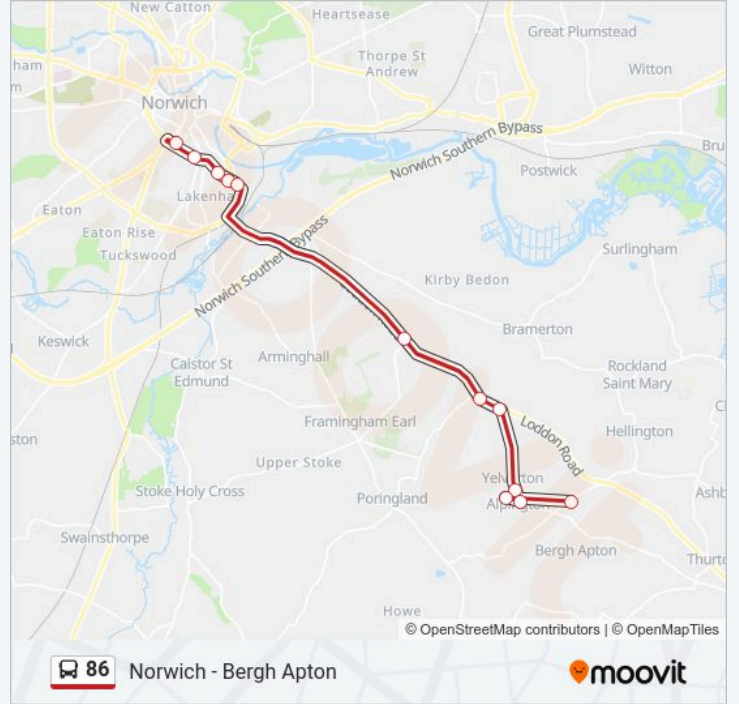

- Village Noticeboard, Alington
- Cherrywood, Alington
- Bus Shelter, Alington
- Village Hall, Alington
- Slade Lane, Framingham Earl
- Gull, Framingham Earl
- The Old Feathers, Framingham Earl
- Outside County Hall, Norwich
- King Street, Norwich
- Corton Road, Norwich
- Kings Lane, Norwich
- Bus Station, Norwich City Centre

86 bus Info

Direction: Norwich City Centre

Stops: 12

Trip Duration: 19 min

Line Summary:

86 bus time schedules and route maps are available in an offline PDF at moovitapp.com. Use the Moovit App to see live bus times, train schedule or subway schedule, and step-by-step directions for all public transit in East Anglia.