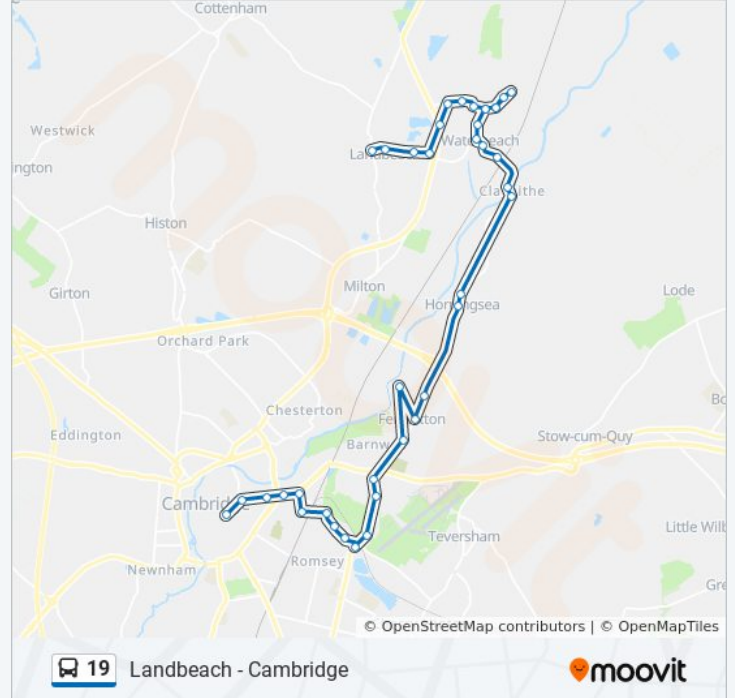

Direction: Landbeach

39 stops

[VIEW LINE SCHEDULE](#)

Drummer St Bus Station, Cambridge
 Fair Street, Cambridge
 Napier Street, Cambridge
 Elizabeth Way, Cambridge
 New Street, Cambridge
 Beehive Retail Park, Cambridge
 Brampton Road, Romsey Town
 Ross Street, Romsey Town
 Vinery Way, Romsey Town
 Barnwell Road, Cambridge
 Uphall Road, Cambridge
 Peverel Road, Cambridge

St. John's Lane, Horningsea

Clayhithe Farm, Clayhithe

Bridge Hotel, Clayhithe

Lode Avenue, Waterbeach

St Andrew's Hill, Waterbeach

Gibson Close, Waterbeach

Waddelow Road, Waterbeach

Cody Road, Waterbeach

Surgery, Waterbeach

Fletcher Avenue, Waterbeach

Kirby Terrace, Waterbeach

Surgery, Waterbeach

Cody Road, Waterbeach

Barracks, Waterbeach

Winfold Road, Waterbeach

Pembroke Avenue, Waterbeach

Caravan Park, Waterbeach

Waterbeach Road, Landbeach

Manor House, Landbeach

Matthew Parker Close, Landbeach

Cockfen Lane, Landbeach

19 bus time schedules and route maps are available in an offline PDF at moovitapp.com. Use the [Moovit App](#) to see live bus times, train schedule or subway schedule, and step-by-step directions for all public transit in East Anglia.