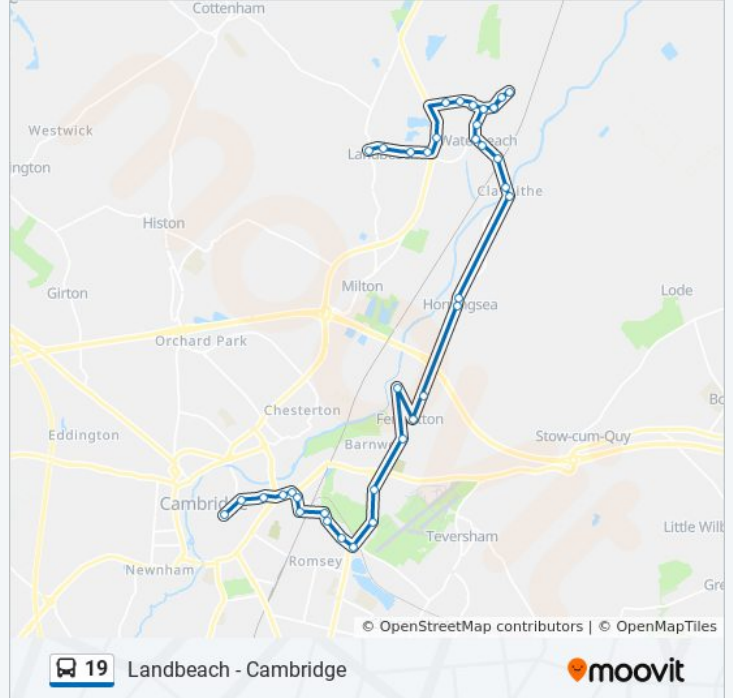

Use the Moovit App to find the closest 19 bus station near you and find out when is the next 19 bus arriving.

Direction: Cambridge

39 stops

[VIEW LINE SCHEDULE](#)

- Cockfen Lane, Landbeach
- Matthew Parker Close, Landbeach
- Manor House, Landbeach
- Waterbeach Road, Landbeach
- Caravan Park, Waterbeach
- Pembroke Avenue, Waterbeach
- Winfold Road, Waterbeach
- Barracks, Waterbeach
- Cody Road, Waterbeach
- Surgery, Waterbeach
- Fletcher Avenue, Waterbeach
- Kirby Terrace, Waterbeach
- Surgery, Waterbeach
- Cody Road, Waterbeach
- Waddelow Road, Waterbeach
- Gibson Close, Waterbeach
- St Andrew's Hill, Waterbeach
- Lode Avenue, Waterbeach
- Bridge Hotel, Clayhithe
- Clayhithe Farm, Clayhithe
- St. John's Lane, Horningsea
- Priory Road, Horningsea

19 bus Info

Direction: Cambridge

Stops: 39

Trip Duration: 50 min

Line Summary:

Musgrove Way, Fen Ditton
 Blue Lion Ph, Fen Ditton
 Wright's Close, Fen Ditton
 Fison Road, Cambridge
 Peverel Road, Cambridge
 Barnwell Drive, Cambridge
 Barnwell Road, Cambridge
 Vinery Way, Romsey Town
 Ross Street, Romsey Town
 Brampton Road, Romsey Town
 Beehive Retail Park, Cambridge
 New Street, Cambridge
 River Lane, Cambridge
 Elizabeth Way, Cambridge
 Napier Street, Cambridge
 Fair Street, Cambridge
 Drummer St Bus Station, Cambridge

Direction: Landbeach

39 stops

[VIEW LINE SCHEDULE](#)

Drummer St Bus Station, Cambridge
 Fair Street, Cambridge
 Napier Street, Cambridge
 Elizabeth Way, Cambridge
 New Street, Cambridge
 Beehive Retail Park, Cambridge
 Brampton Road, Romsey Town
 Ross Street, Romsey Town
 Vinery Way, Romsey Town
 Barnwell Road, Cambridge
 Uphall Road, Cambridge
 Peverel Road, Cambridge

19 bus Info

Direction: Landbeach
Stops: 39
Trip Duration: 49 min
Line Summary:

Newmarket Road, Cambridge

Fison Road, Cambridge

Wright's Close, Fen Ditton

Blue Lion Ph, Fen Ditton

Musgrove Way, Fen Ditton

Priory Road, Horningsea