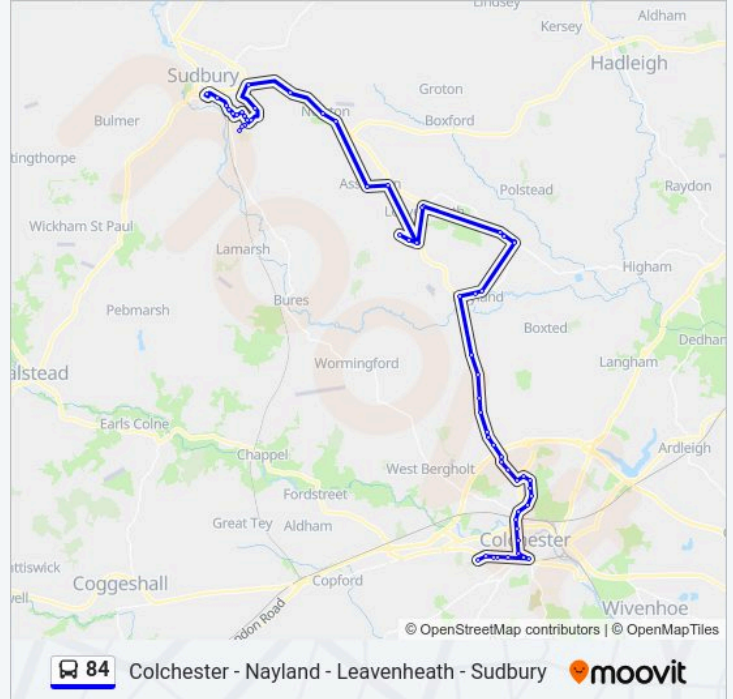

Turner Road, Mile End

Raven Way, Mile End

Boxted Road, Mile End

Cordelia Drive, Mile End

Chapman's Farm, Mile End

Green Lane, Great Horkesley

Half Butt, Great Horkesley

Coach Road, Great Horkesley

The Angel, Stoke-By-Nayland

The Blundens, Stoke-By-Nayland

Middle School, Stoke-By-Nayland

Hare And Hounds, Leavenheath

Shelter, Leavenheath

Edies Lane, Leavenheath

Elm Tree Lane, Leavenheath

Elm Tree Lane, Leavenheath

Edies Lane, Leavenheath

Shelter, Leavenheath

Water Tower, Assington

Shoulder Of Mutton, Assington

Shoulder Of Mutton, Assington

Airey Close, Newton

Saracens Head, Newton Green

Joes Road, Cornard Tye

Northern Road, Sudbury

Rede Way, Great Cornard

The Drift, Great Cornard

Queensway, Great Cornard

Beech Road, Great Cornard

Pot Kiln Lane, Great Cornard

St Andrews Road, Great Cornard

Glenside, Great Cornard