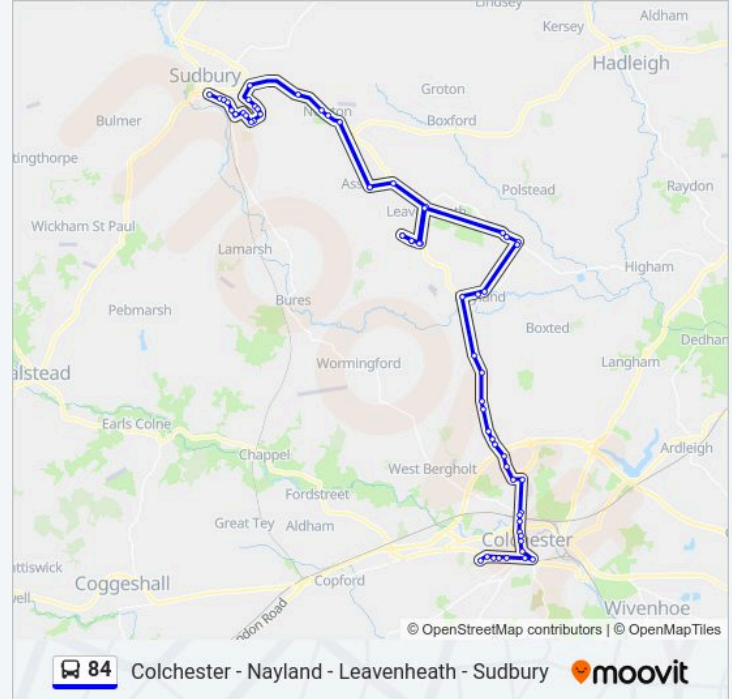

Longwood House, Nayland

Mill Street, Nayland

Doctors Surgery, Nayland

London Road, Great Horkesley

Tog Lane, Great Horkesley

School Lane, Great Horkesley

Old House Road, Great Horkesley

Coach Road, Great Horkesley

Half Butt, Great Horkesley

Green Lane, Great Horkesley

Chapman's Farm, Mile End

Cordelia Drive, Mile End

The Dog & Pheasant, Mile End

Constable Close, Mile End

Bruff Close, Colchester

Groves Close, Colchester

Railway Station Layby, Colchester

The Albert, Colchester

Causton Road, Colchester

Middleborough, Colchester

High Street, Colchester City Centre

Osborne Street, Colchester City Centre

St John's Street, Colchester City Centre

Essex County Hospital, Colchester

Beverley Road, Colchester

The Avenue, Colchester

Park Road, Colchester

Norman Way Schools, Colchester

Direction: Colchester City Centre

65 stops

[VIEW LINE SCHEDULE](#)