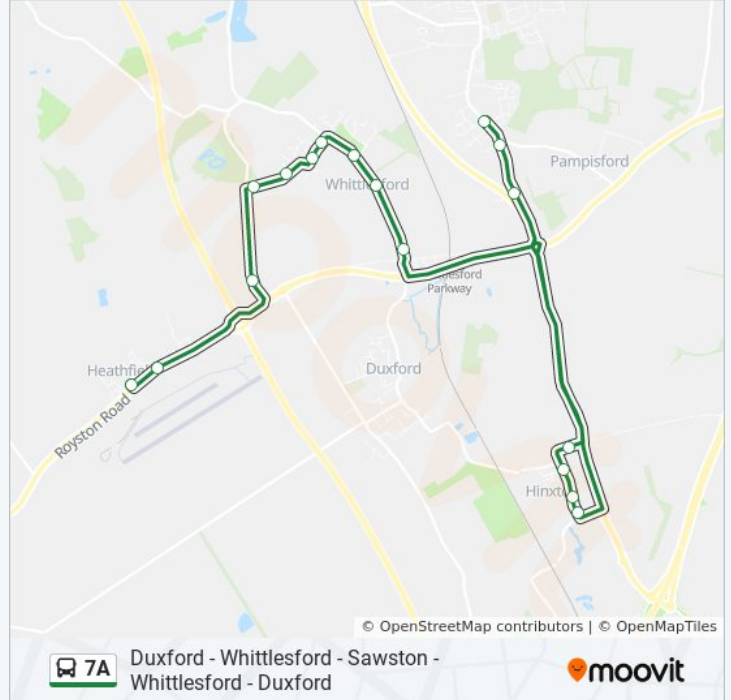

### 7A bus Info

**Direction:** Sawston

**Stops:** 17

**Trip Duration:** 20 min

**Line Summary:**

South Terrace, Pampisford

Park Road, Sawston

7A bus time schedules and route maps are available in an offline PDF at [moovitapp.com](https://moovitapp.com). Use the [Moovit App](#) to see live bus times, train schedule or subway schedule, and step-by-step directions for all public transit in East Anglia.