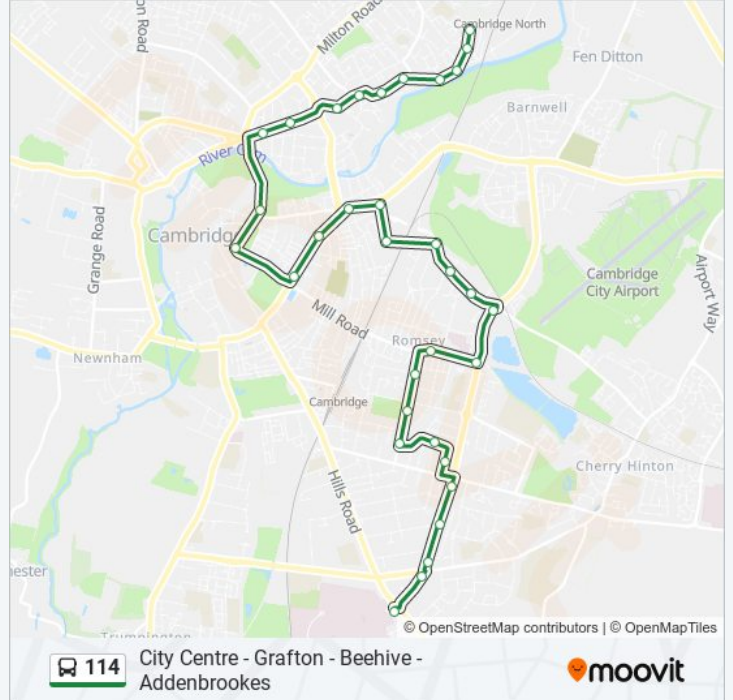

114 bus Info

Direction: Addenbrookes

Stops: 33

Trip Duration: 45 min

Line Summary:

Brookfields, Romsey Town

Vinery Road, Romsey Town

Greville Road, Romsey Town

Radegund Road, Cambridge

Ashbury Close, Cambridge

Neville Road, Cambridge

Lichfield Road, Cambridge

Mander Way, Cambridge

Glebe Road, Cambridge

Holbrook Road, Cambridge

Fendon Close, Cambridge

Hospital Bus Station, Addenbrookes

Direction: Cambridge

23 stops

[VIEW LINE SCHEDULE](#)

Hospital Bus Station, Addenbrookes

Fendon Close, Cambridge

Holbrook Road, Cambridge

Glebe Road, Cambridge

Mander Way, Cambridge

Lichfield Road, Cambridge

Neville Road, Cambridge

Radegund Road, Cambridge

Greville Road, Romsey Town

Vinery Road, Romsey Town

Brookfields, Romsey Town

Barnwell Road, Cambridge