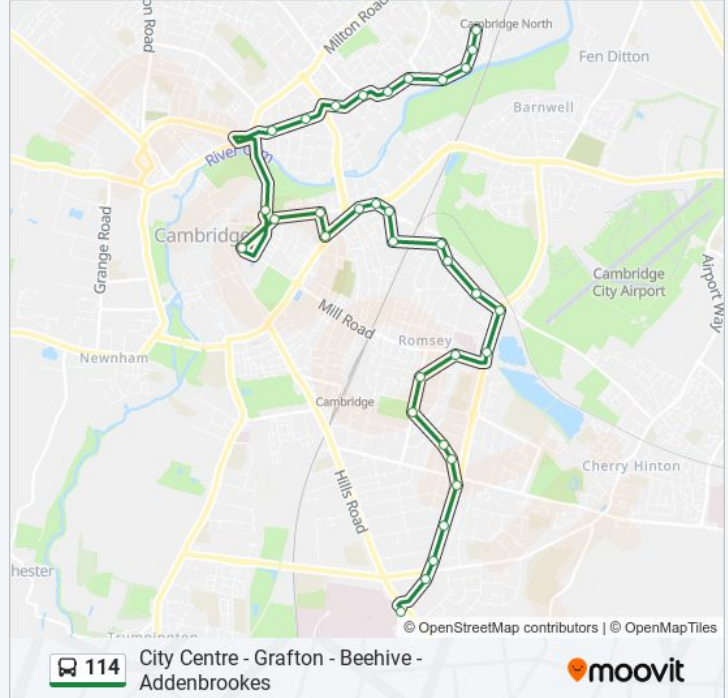

114 bus Info

Direction: Addenbrookes

Stops: 33

Trip Duration: 45 min

Line Summary:

Brookfields, Romsey Town

Vinery Road, Romsey Town

Greville Road, Romsey Town

Holbrook Road, Cambridge

Glebe Road, Cambridge

Mander Way, Cambridge

Lichfield Road, Cambridge

Neville Road, Cambridge

Radegund Road, Cambridge

Greville Road, Romsey Town

Vinery Road, Romsey Town

Fair Street, Cambridge

Drummer St Bus Station, Cambridge

Jesus College, Cambridge

Hamilton Road, Chesterton

De Freville Avenue, Chesterton

Chesterton Road, Chesterton

Chapel Street, Chesterton

Thrift's Walk, Chesterton

Water Lane, Chesterton

Fallowfield, Chesterton

Izaak Walton Way, Chesterton

Fairbairn Road, Chesterton

Bourne Road, Chesterton

114 bus time schedules and route maps are available in an offline PDF at moovitapp.com. Use the Moovit App to see live bus times, train schedule or subway schedule, and step-by-step directions for all public transit in East Anglia.