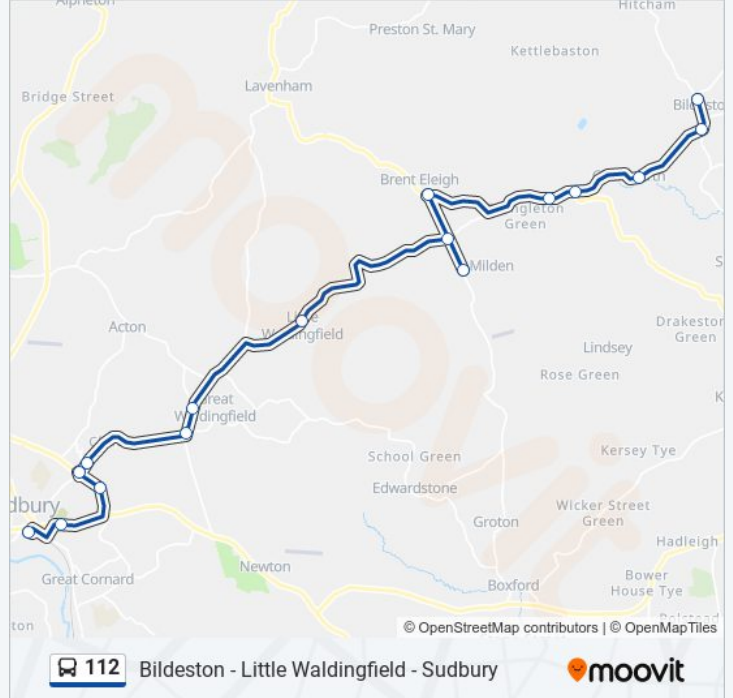

 112

Bildeston - Little Waldingfield - Sudbury

Get The App

The 112 bus line (Bildeston - Little Waldingfield - Sudbury) has 2 routes. For regular weekdays, their operation hours are: (1) Bildeston: 13:30(2) Sudbury: 09:15

Use the Moovit App to find the closest 112 bus station near you and find out when is the next 112 bus arriving.

Direction: Bildeston

16 stops

[VIEW LINE SCHEDULE](#)

Bus Station, Sudbury
Cemetery Gates, Sudbury
Chilton Industrial Estate, Sudbury
Homebase, Sudbury
Hilltop, Sudbury
White Horse, Great Waldingfield
Post Office, Great Waldingfield
Swan, Little Waldingfield
Milden Road, Milden
Bus Shelter, Milden
Milden Road, Brent Eleigh
The Swan, Monks Eleigh
Lion Hill, Monks Eleigh
The Peacock, Chelsworth
High Street, Bildeston
Clock Tower, Bildeston

Direction: Bildeston

Stops: 16

Trip Duration: 41 min

Line Summary:

Direction: Sudbury

15 stops

[VIEW LINE SCHEDULE](#)

- Clock Tower, Bildeston
- High Street, Bildeston
- The Peacock, Chelsworth
- Lion Hill, Monks Eleigh
- The Swan, Monks Eleigh
- Milden Road, Brent Eleigh
- Milden Road, Milden
- Bus Shelter, Milden
- Swan, Little Waldingfield
- Post Office, Great Waldingfield
- White Horse, Great Waldingfield
- Hilltop, Sudbury
- Chilton Industrial Estate, Sudbury
- Cemetery Gates, Sudbury
- Bus Station, Sudbury

Direction: Sudbury

Stops: 15

Trip Duration: 51 min

Line Summary:

112 bus time schedules and route maps are available in an offline PDF at moovitapp.com. Use the Moovit App to see live bus times, train schedule or subway schedule, and step-by-step directions for all public transit in East Anglia.