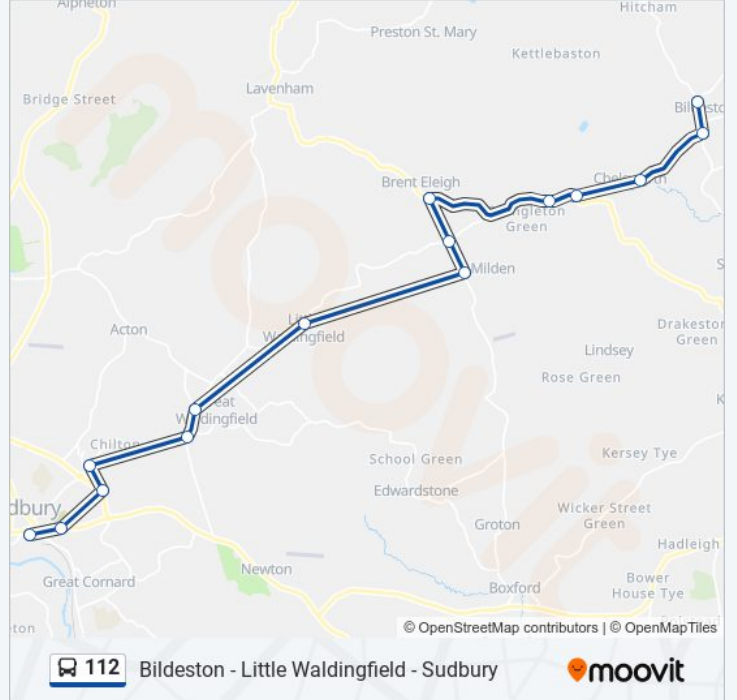

Use the Moovit App to find the closest 112 bus station near you and find out when is the next 112 bus arriving.

Direction: Bildeston

16 stops

[VIEW LINE SCHEDULE](#)

Bus Station, Sudbury
Cemetery Gates, Sudbury
Chilton Industrial Estate, Sudbury
Homebase, Sudbury
Hilltop, Sudbury
White Horse, Great Waldingfield
Post Office, Great Waldingfield
Swan, Little Waldingfield
Milden Road, Milden
Bus Shelter, Milden
Milden Road, Brent Eleigh
The Swan, Monks Eleigh
Lion Hill, Monks Eleigh
The Peacock, Chelsworth
High Street, Bildeston
Clock Tower, Bildeston

Direction: Bildeston

Stops: 16

Trip Duration: 41 min

Line Summary:

Direction: Sudbury

15 stops

[VIEW LINE SCHEDULE](#)

- Clock Tower, Bildeston
- High Street, Bildeston
- The Peacock, Chelsworth
- Lion Hill, Monks Eleigh
- The Swan, Monks Eleigh
- Milden Road, Brent Eleigh
- Milden Road, Milden
- Bus Shelter, Milden
- Swan, Little Waldingfield
- Post Office, Great Waldingfield
- White Horse, Great Waldingfield
- Hilltop, Sudbury
- Chilton Industrial Estate, Sudbury
- Cemetery Gates, Sudbury
- Bus Station, Sudbury

Direction: Sudbury

Stops: 15

Trip Duration: 51 min

Line Summary:

112 bus time schedules and route maps are available in an offline PDF at moovitapp.com. Use the Moovit App to see live bus times, train schedule or subway schedule, and step-by-step directions for all public transit in East Anglia.