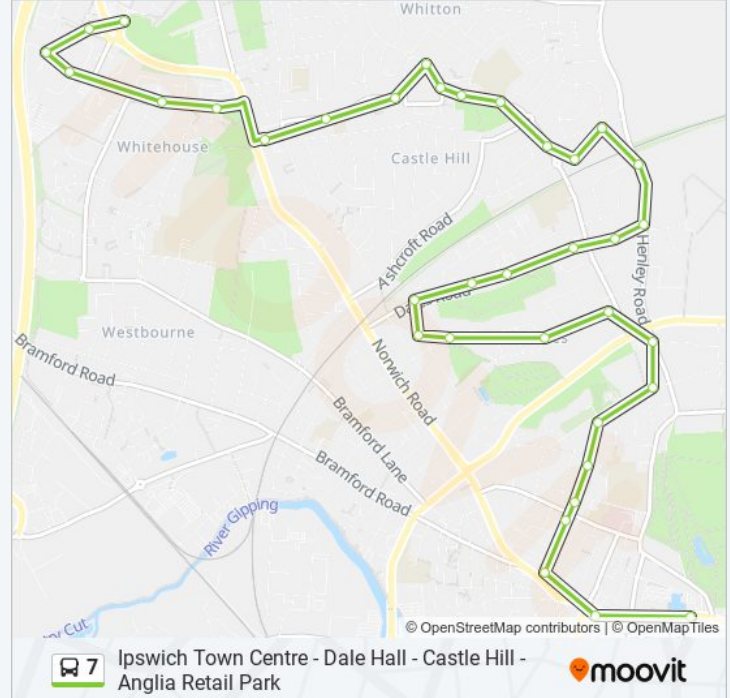

Post Office, Broom Hill

Dales Road, Broom Hill

The Grove, Broom Hill

Clive Avenue, Broom Hill

Larchcroft Road, Castle Hill

Larchcroft Close, Castle Hill

Birchcroft Road, Castle Hill

Recreation Ground, Castle Hill

Elmcroft Road, Castle Hill

Bunyan Close, Castle Hill

Kingsley Close, Castle Hill

Stratford Court, Castle Hill

St Pancras Primary School, Castle Hill

Shopping Parade, Castle Hill

Limerick Close, Whitehouse

Waterford Road, Whitehouse

Goddard Road, Whitehouse

Goddard Road, Whitehouse

Asda, Whitehouse

Anglia Parkway South, Whitehouse

7 bus time schedules and route maps are available in an offline PDF at moovitapp.com. Use the [Moovit App](#) to see live bus times, train schedule or subway schedule, and step-by-step directions for all public transit in East Anglia.

[About Moovit](#) • [MaaS Solutions](#) • [Supported Countries](#) • [Mooviter Community](#)

© 2024 Moovit - All Rights Reserved

Check Live Arrival Times