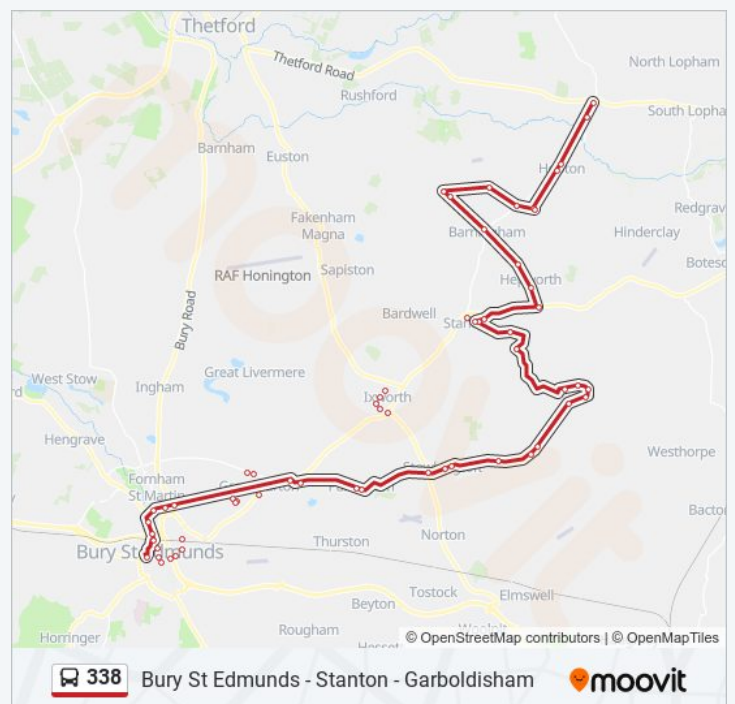

338 bus Info

Direction: Garboldisham

Stops: 45

Trip Duration: 76 min

Line Summary:

Cafe, Sheperds Grove

Knoll Corner, Stanton

Memorial, Stanton