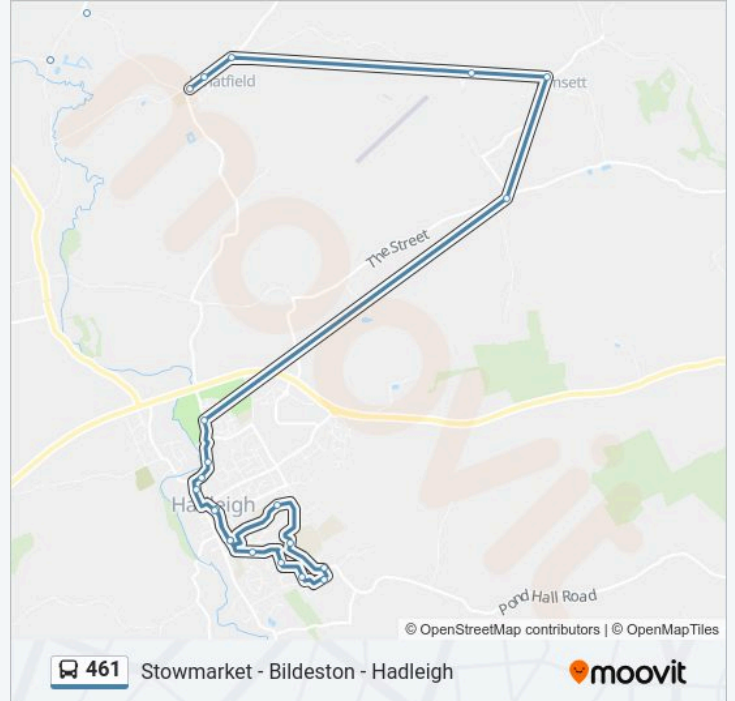

**Direction:** Hadleigh

**Stops:** 46

**Trip Duration:** 25 min

**Line Summary:**

Clock Tower, Bildeston

Semer Bridge, Semer

Dairy Road, Ash Street

Crouch Farm, Ash Street

Village Sign, Whatfield

Telephone Box, Whatfield

Elmsett Corner, Whatfield

Mill Lane, Elmsett

Bus Shelter, Elmsett

Firtree Farm, Aldham

Allen Road, Hadleigh

Morrisons, Hadleigh

Meadows Way, Hadleigh

High Street Mews, Hadleigh

Bus Station, Hadleigh

Sydney Brown Court, Hadleigh

Bourchier Close, Hadleigh

High School, Hadleigh

Wentworth Close, Hadleigh

Meriton Rise, Hadleigh

Woodthorpe Close, Hadleigh

Woodthorpe Road, Hadleigh

Clopton Gardens, Hadleigh

Sydney Brown Court, Hadleigh

Bus Station, Hadleigh

**Direction: Stowmarket**

32 stops

[VIEW LINE SCHEDULE](#)