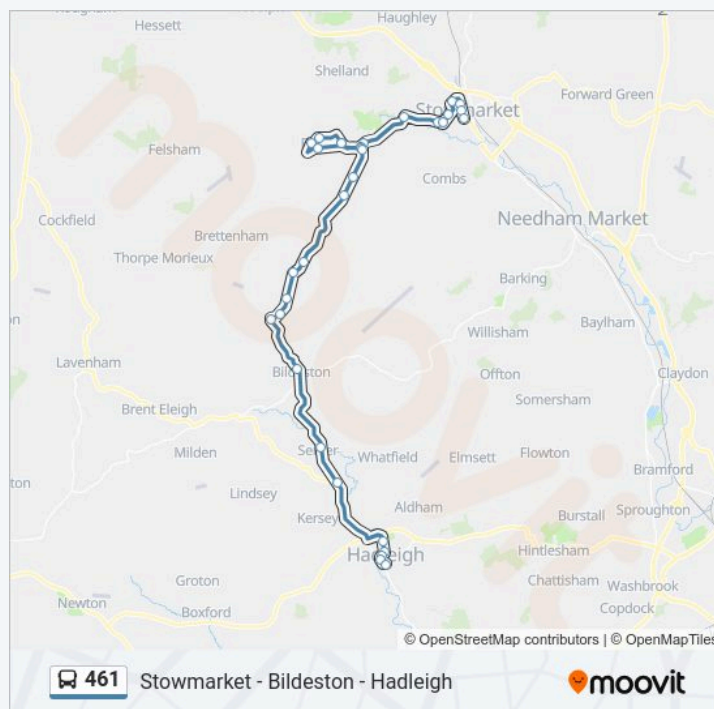

The Crown, Buxhall

Village Sign, Buxhall

Buxhall Turn, Great Finborough

Post Office, Great Finborough

Shepherd And Dog, Onehouse

Beaumont Way, Stowmarket

Danescourt Avenue, Stowmarket

Curwen Road, Stowmarket

Health Centre, Stowmarket

Beech Terrace, Stowmarket

Roundabout, Stowmarket

Station Road West, Stowmarket

Friday

Not Operational

Saturday

Not Operational

### 461 bus Info

**Direction:** Stowmarket

**Stops:** 32

**Trip Duration:** 39 min

**Line Summary:**

**Direction:** Whatfield

11 stops

[VIEW LINE SCHEDULE](#)