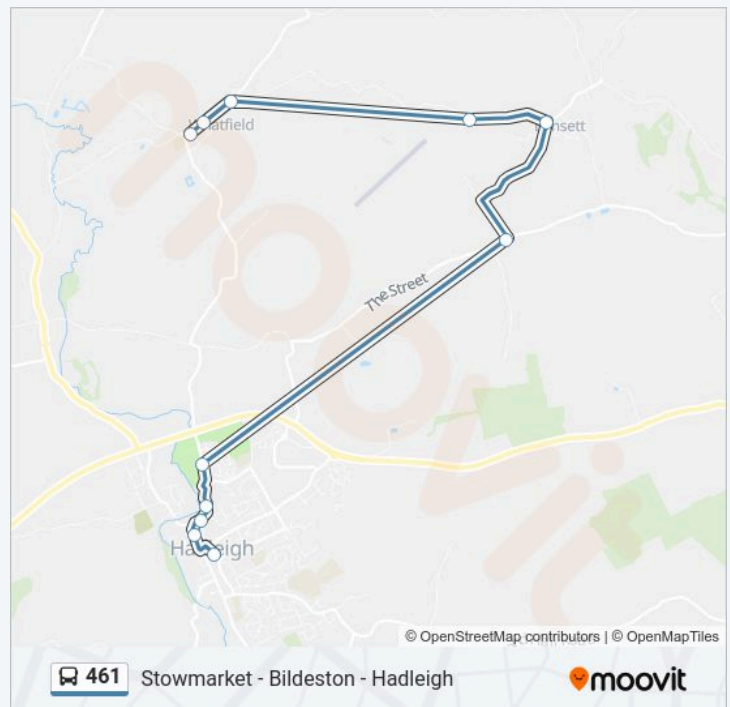

**Direction:** Hadleigh

**Stops:** 46

**Trip Duration:** 25 min

**Line Summary:**

Clock Tower, Bildeston

Semer Bridge, Semer

Dairy Road, Ash Street

Crouch Farm, Ash Street

Morrisons, Hadleigh

Allen Road, Hadleigh

Firtree Farm, Aldham

Bus Shelter, Elmsett

Mill Lane, Elmsett

Elmsett Corner, Whatfield

Telephone Box, Whatfield

Village Sign, Whatfield

#### 461 bus Info

**Direction:** Whatfield

**Stops:** 11

**Trip Duration:** 14 min

**Line Summary:**

461 bus time schedules and route maps are available in an offline PDF at [moovitapp.com](https://moovitapp.com). Use the Moovit App to see live bus times, train schedule or subway schedule, and step-by-step directions for all public transit in East Anglia.