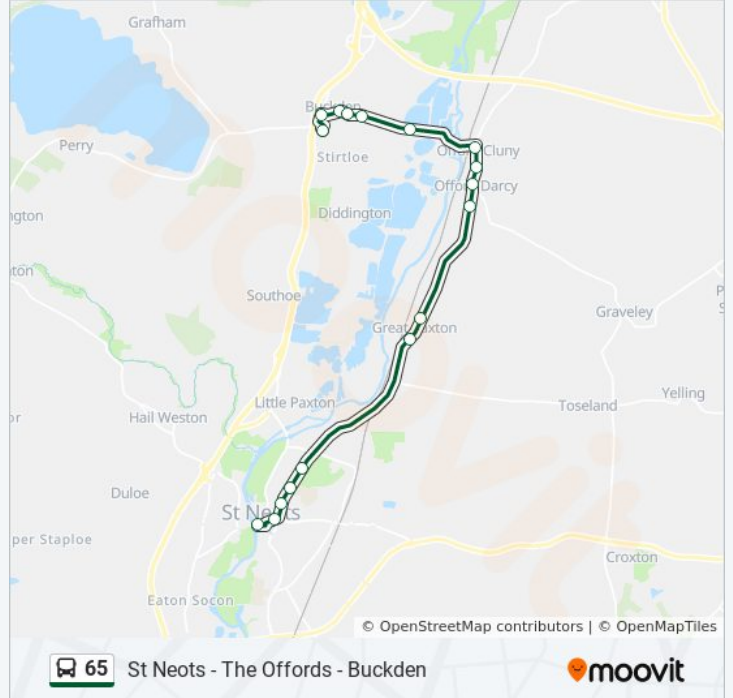

St Neots - The Offords - Buckden

Get The App

The 65 bus line (St Neots - The Offords - Buckden) has 2 routes. For regular weekdays, their operation hours are:
 (1) Buckden: 09:19 - 12:14(2) St Neots: 09:45 - 12:55

Use the Moovit App to find the closest 65 bus station near you and find out when is the next 65 bus arriving.

Direction: Buckden
 17 stops
[VIEW LINE SCHEDULE](#)

65 bus Time Schedule
 Buckden Route Timetable:

65 bus Info
Direction: Buckden
Stops: 17
Trip Duration: 19 min
Line Summary:

Direction: St Neots

14 stops

[VIEW LINE SCHEDULE](#)

- Surgery, Buckden
- Silver Street, Buckden
- Hunts End, Buckden
- Park Road, Buckden
- Mill Road, Buckden
- Station Lane, Offord Cluny
- Miller Close, Offord Darcy
- Graveley Road, Offord Darcy
- Orchard Way, Offord Darcy
- Adam's Lane, Great Paxton
- Brookside, Great Paxton
- The Crescent, St Neots
- Bedford Street, St Neots
- Market Square, St Neots

65 bus Info

Direction: St Neots

Stops: 14

Trip Duration: 23 min

Line Summary:

65 bus time schedules and route maps are available in an offline PDF at moovitapp.com. Use the [Moovit App](#) to see live bus times, train schedule or subway schedule, and step-by-step directions for all public transit in East Anglia.