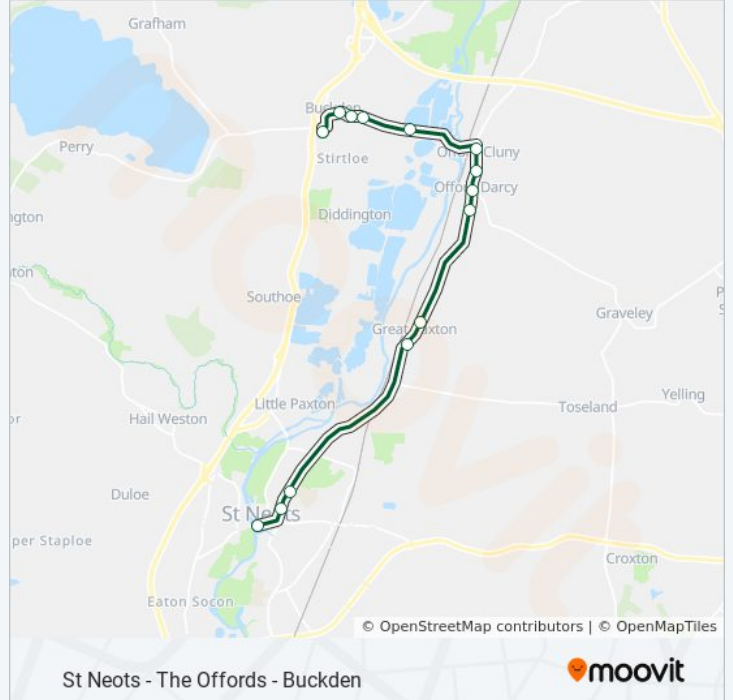

65 bus Info
Direction: Buckden
Stops: 17
Trip Duration: 19 min
Line Summary:

Direction: St Neots

14 stops

[VIEW LINE SCHEDULE](#)

- Surgery, Buckden
- Silver Street, Buckden
- Hunts End, Buckden
- Park Road, Buckden
- Mill Road, Buckden
- Station Lane, Offord Cluny
- Miller Close, Offord Darcy
- Graveley Road, Offord Darcy
- Orchard Way, Offord Darcy
- Adam's Lane, Great Paxton
- Brookside, Great Paxton
- The Crescent, St Neots
- Bedford Street, St Neots
- Market Square, St Neots

65 bus Info

Direction: St Neots

Stops: 14

Trip Duration: 23 min

Line Summary:

65 bus time schedules and route maps are available in an offline PDF at moovitapp.com. Use the [Moovit App](#) to see live bus times, train schedule or subway schedule, and step-by-step directions for all public transit in East Anglia.