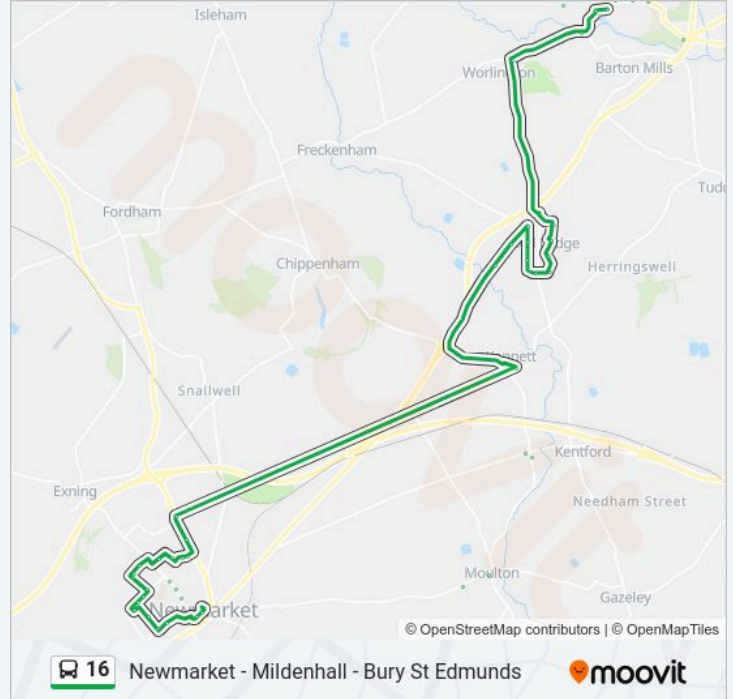

Camp Close, Icklingham

Silver Lodge, Barton Mills

Lark Road, Mildenhall

Police Station, Mildenhall

Croft Place, Mildenhall

Bus Station, Mildenhall

Queensway, Mildenhall

Mildenhall Hub, Mildenhall

Queensway, Mildenhall

Bus Station, Mildenhall

St Marys Church, Mildenhall

Bridge Farm Close, Mildenhall

Walnut Tree, Worlington

Thistle Way, Red Lodge

Sorrell Court, Red Lodge

Ash Court, Red Lodge