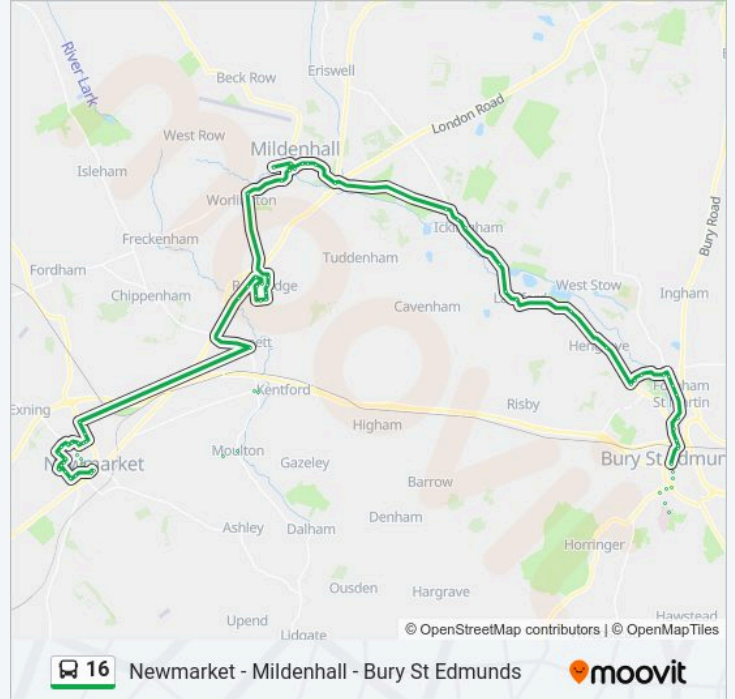

Horseshoe Drive, Red Lodge

Heathersett Way, Red Lodge

Blackberry Way, Red Lodge

Laurel Close, Red Lodge

Foxglove Close, Red Lodge

Larch Way, Red Lodge

Ash Court, Red Lodge

Sorrell Court, Red Lodge

Thistle Way, Red Lodge

Walnut Tree, Worlington

Walnut Tree, Worlington

Bridge Farm Close, Mildenhall

St Marys Church, Mildenhall

Bus Station, Mildenhall

Queensway, Mildenhall

Mildenhall Hub, Mildenhall

Queensway, Mildenhall

Bus Station, Mildenhall

Croft Place, Mildenhall

Police Station, Mildenhall

Lark Road, Mildenhall

Silver Lodge, Barton Mills

Camp Close, Icklingham

Red Lion, Icklingham

The Farthings, Icklingham

West Stow Turning, Icklingham

New Cottages, Lackford

Bus Shelter, Lackford

Church, Flempton

Hengrave Hall, Hengrave

Three Kings Roundabout, Fornham All Saints

The Green, Fornham All Saints