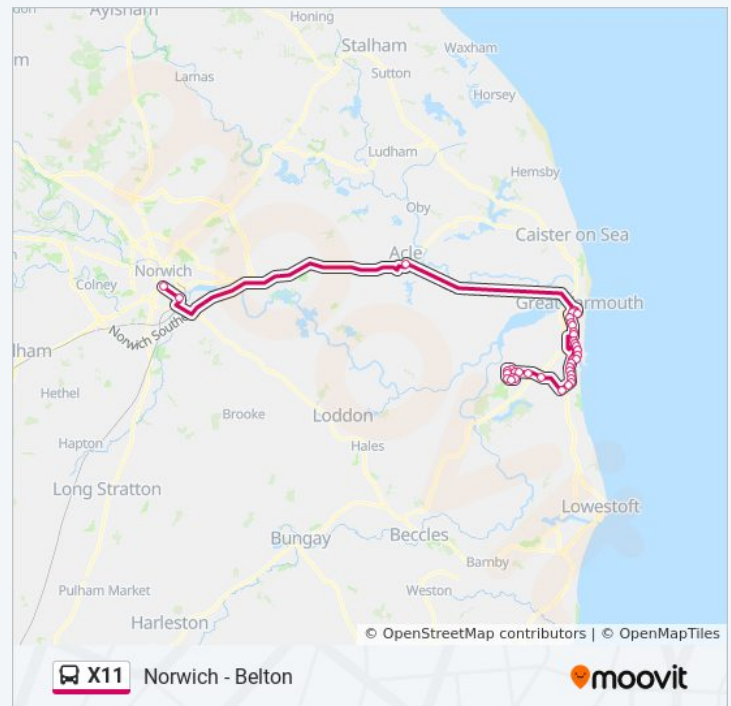

Trip Duration: 90 min

Line Summary:

Browston Lane, Bradwell

Excalibur Road, Bradwell

Bus Shelter, James Paget Hospital

James Paget Hospital, Gorleston

Lowestoft Road, Gorleston

Pound Lane, Gorleston

Addison Road, Gorleston

Highfield Road, Gorleston

Alpha Road, Gorleston

Waveney Road, Great Yarmouth

Rumbold Arms, Great Yarmouth

Gordon Road, Great Yarmouth

Anson Road, Great Yarmouth

Station Road, Great Yarmouth

Stonecutters Way, Great Yarmouth

Fitzalan Close, Great Yarmouth

Market Gates, Great Yarmouth

Rail Station, Great Yarmouth

Folly Tree House, Acle

Outside County Hall, Norwich

Bus Station, Norwich City Centre