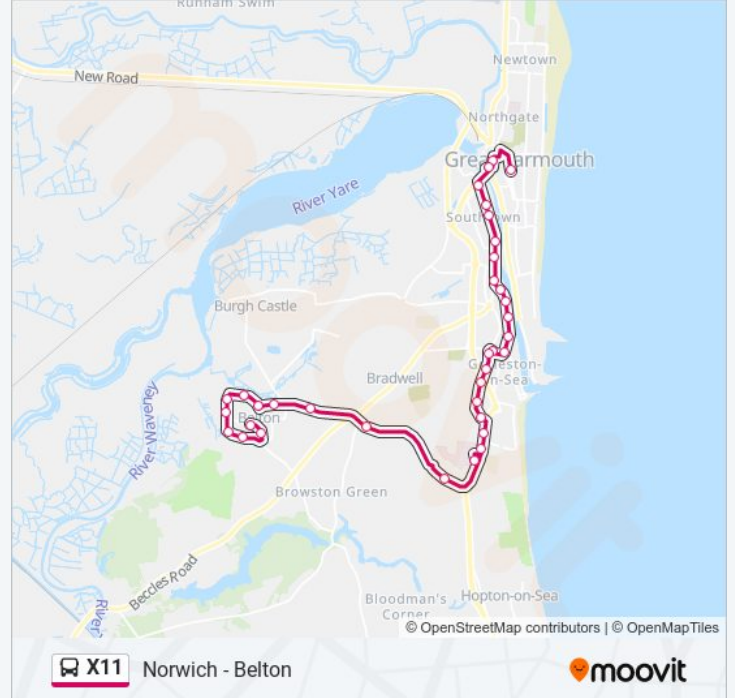

Waveney Road, Great Yarmouth

Rumbold Arms, Great Yarmouth

Gordon Road, Great Yarmouth

Anson Road, Great Yarmouth

Station Road, Great Yarmouth

Stonecutters Way, Great Yarmouth

Fitzalan Close, Great Yarmouth

Market Gates, Great Yarmouth

X11 Norwich - Belton

Direction: Norwich City Centre

39 stops

[VIEW LINE SCHEDULE](#)

Amhurst Gardens, Belton

Selwyn Drive, Belton

Sandy Lane, Belton

Station Road North, Belton