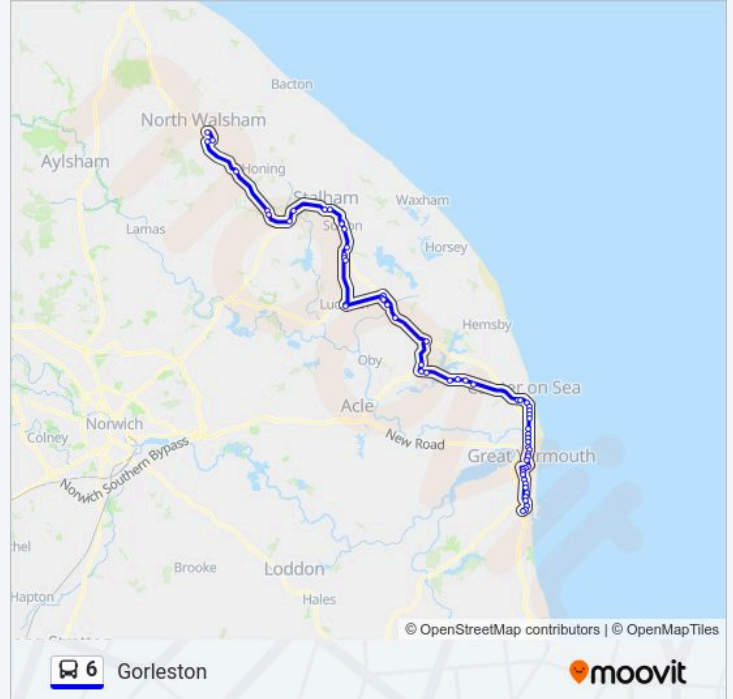

Mill Road, Potter Heigham

Station Road, Potter Heigham

Bus Shelter, Bastwick

Village Hall, Rollesby

St Margaret's Way, Fleggburgh

Kings Arms, Fleggburgh

Ruggs Lane, Fleggburgh

Thrigby Road, Filby

Pound Lane, Filby

Poplar Drive, Filby

Kings Head, Filby

Prince Of Wales Road, Caister-On-Sea

Grange Road, Caister-On-Sea

Police Station, Caister-On-Sea

Tan Lane, Caister-On-Sea

St Julian Road, Caister-On-Sea

Tesco, Caister-On-Sea

Stadium, Caister-On-Sea

Fremantle Road, Great Yarmouth

Jellicoe Road, Great Yarmouth

River Walk, Great Yarmouth

Barnard Crescent, Great Yarmouth

Firstbus Garage, Great Yarmouth

Hospital, Great Yarmouth

Stanley Road, Great Yarmouth

Frederick Road, Great Yarmouth

St. Nicholas' Church, Great Yarmouth

Market Gates, Great Yarmouth

Town Hall, Great Yarmouth

Southtown Road, Great Yarmouth

St. Mary's Church, Great Yarmouth

St Marys Lane, Great Yarmouth