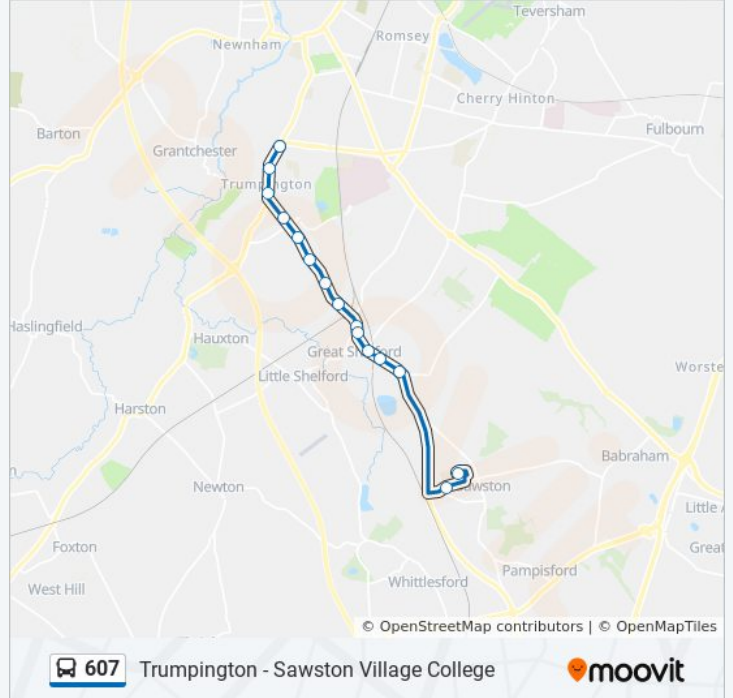

Use the Moovit App to find the closest 607 bus station near you and find out when is the next 607 bus arriving.

Direction: Sawston

15 stops

[VIEW LINE SCHEDULE](#)

Gazeley Road, Trumpington
Alpha Terrace, Trumpington
Anstey Way, Trumpington
Bishop's Road, Trumpington
Reed Close, Trumpington
Westfield Road, Great Shelford
Stonehill Road, Great Shelford
Bridge Close, Great Shelford
Maris Green, Great Shelford
Halatte Gardens, Great Shelford
Woollards Lane, Great Shelford
Granta Terrace, Great Shelford
Church Street, Stapleford
Belbin Way, Sawston
Sawston Village College Grounds, Sawston

Stops: 15

Trip Duration: 22 min

Line Summary:

Direction: Trumpington

15 stops

[VIEW LINE SCHEDULE](#)

Sawston Village College Grounds, Sawston

Belbin Way, Sawston

Westfield Road, Great Shelford

Reed Close, Trumpington

Bishop's Road, Trumpington

Anstey Way, Trumpington

Alpha Terrace, Trumpington

Gazeley Road, Trumpington

607 bus Time Schedule

Trumpington Route Timetable:

Sunday	Not Operational
Monday	3:18 PM
Tuesday	3:18 PM
Wednesday	3:18 PM
Thursday	3:18 PM
Friday	Not Operational
Saturday	Not Operational

607 bus Info

Direction: Trumpington

Stops: 15

Trip Duration: 19 min