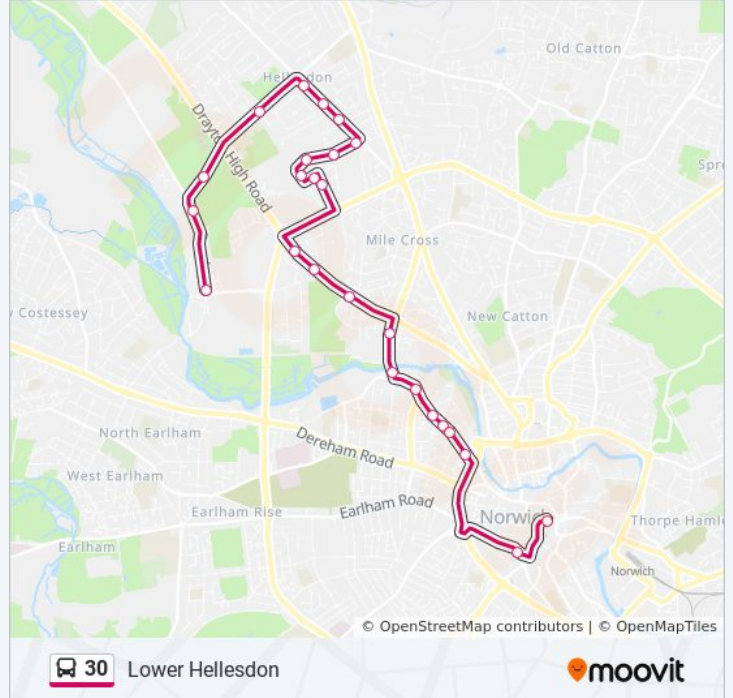

City View Road, Hellesdon

Samson Road, Hellesdon

Hercules Close, Hellesdon

Sutherland Avenue, Hellesdon

Mountfield Avenue, Hellesdon

Hastings Avenue, Hellesdon

Berkley Close, Hellesdon

Meadow Way, Hellesdon

Direction: Lower Hellesdon

Stops: 25

Trip Duration: 35 min

Line Summary:

Ambulance Hub, Hellesdon

The Waterside, Hellesdon

Trilithorn Close, Lower Hellesdon

Direction: Norwich City Centre

39 stops

[VIEW LINE SCHEDULE](#)

Castle Meadow, Norwich City Centre

Rampant Horse Street, Norwich City Centre

Orchard Street, Norwich

Wingate Way, Norwich

Black Horse Street, Norwich

Causeway Close, Norwich

30 bus Info

Direction: Norwich City Centre

Stops: 39

Trip Duration: 55 min

Line Summary:

Hastings Avenue, Hellesdon

Berkley Close, Hellesdon

Meadow Way, Hellesdon