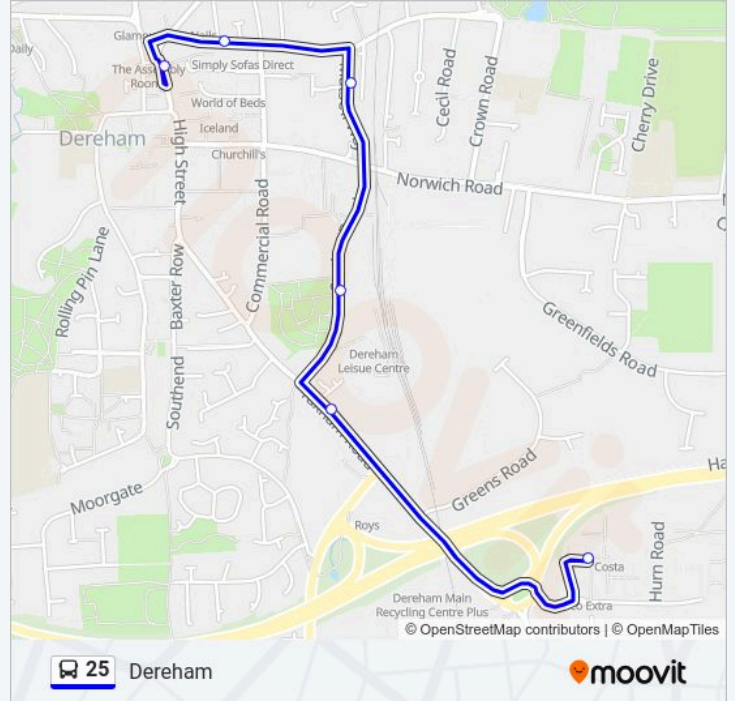

Toll Bar, Fakenham

Oak Street, Fakenham

Direction: Dereham

27 stops

[VIEW LINE SCHEDULE](#)

Oak Street, Fakenham

Bowling Centre, Fakenham

Village Sign, Hempton

Litcham Road, Mileham

Reed Lane, Stanfield

Bus Shelter, Brisley

Village Sign, East Bilney

High House Road, Beetley

New Inn, Beetley

Beech Road, Beetley

25 bus Time Schedule

Direction: Dereham

Stops: 27

Trip Duration: 39 min

Line Summary:

Gorgate Road, Beetley

Quebec Hall, Dereham

De Narde Road, Dereham

Market Place, Dereham

St Nicholas Street, Dereham

John Bates Close, Dereham

Morrisons, Dereham

Homebase, Dereham

Tesco, Dereham

Direction: Dereham

5 stops

[VIEW LINE SCHEDULE](#)