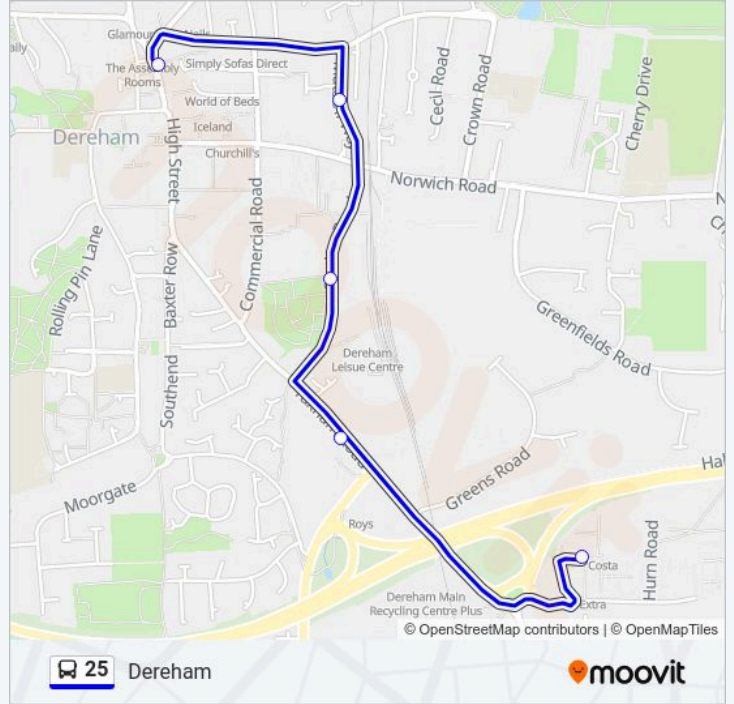

Direction: Dereham

Stops: 27

Trip Duration: 39 min

Line Summary:

Gorgate Road, Beetley

Quebec Hall, Dereham

De Narde Road, Dereham

Market Place, Dereham

St Nicholas Street, Dereham

John Bates Close, Dereham

Morrisons, Dereham

Homebase, Dereham

Tesco, Dereham

Direction: Dereham

5 stops

[VIEW LINE SCHEDULE](#)

Tesco, Dereham

Homebase, Dereham

Morrisons, Dereham

John Bates Close, Dereham

Market Place, Dereham

25 bus Time Schedule

Dereham Route Timetable:

Monday	Not Operational
Tuesday	Not Operational
Wednesday	Not Operational
Thursday	Not Operational
Friday	10:55
Saturday	Not Operational
Sunday	Not Operational

25 bus Info

Direction: Dereham

Stops: 5

Trip Duration: 10 min

Line Summary:

25 bus time schedules and route maps are available in an offline PDF at moovitapp.com. Use the Moovit App to see live bus times, train schedule or subway schedule, and step-by-step directions for all public transit in East Anglia.