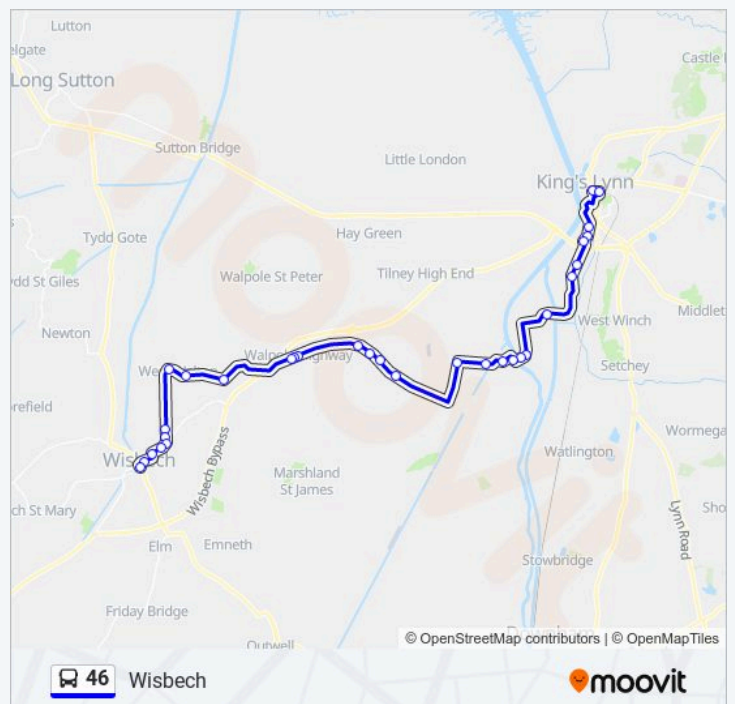

Low Road, Saddlebow

The Olde Bull, Saddlebow

St Peters Road, Wiggenhall St Germans

Crown And Anchor, Wiggenhall St Germans

Turrell Close, Wiggenhall St Germans

Lewis Drive, Wiggenhall St Germans

Church Road, Wiggenhall St Mary the Virgin

Primary School, Walpole Highway

The Highwayman, Walton Highway

Marshland High School, West Walton

46 bus Time Schedule

Wisbech Route Timetable:

Sunday	Not Operational
Monday	09:05 - 17:20
Tuesday	09:05 - 17:20
Wednesday	09:05 - 17:20
Thursday	09:05 - 17:20
Friday	09:05 - 17:20
Saturday	09:05 - 17:05

46 bus Info

Direction: Wisbech

Stops: 31

Trip Duration: 50 min

Line Summary:

King Of Hearts, West Walton

Windsor Drive, Wisbech

Ollard Avenue, Wisbech

Waterlees Road, Wisbech

Kooreman Avenue, Wisbech

Clarkson Court, Wisbech

Park Avenue, Wisbech

Horse Fair Bus Station, Wisbech

46 bus time schedules and route maps are available in an offline PDF at moovitapp.com. Use the Moovit App to see live bus times, train schedule or subway schedule, and step-by-step directions for all public transit in East Anglia.