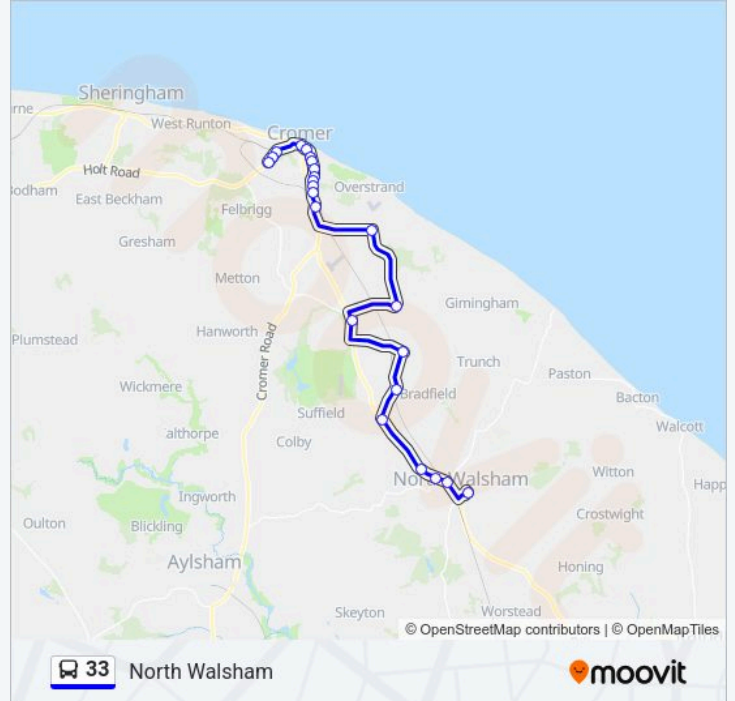

### 33 bus Info

**Direction:** North Walsham

**Stops:** 23

**Trip Duration:** 42 min

**Line Summary:**

Cherry Tree Lane, North Walsham

Travel Hub, North Walsham

### Direction: Cromer

24 stops

[VIEW LINE SCHEDULE](#)

Travel Hub, North Walsham

Paston College, North Walsham

Cherry Tree Lane, North Walsham

Howlett Close, North Walsham

Waitrose, North Walsham

### 33 bus Info

**Direction:** Cromer

**Stops:** 24

**Trip Duration:** 44 min

**Line Summary:**

Doctors Surgery, Cromer

Cliff Avenue, Cromer

The Loke, Cromer