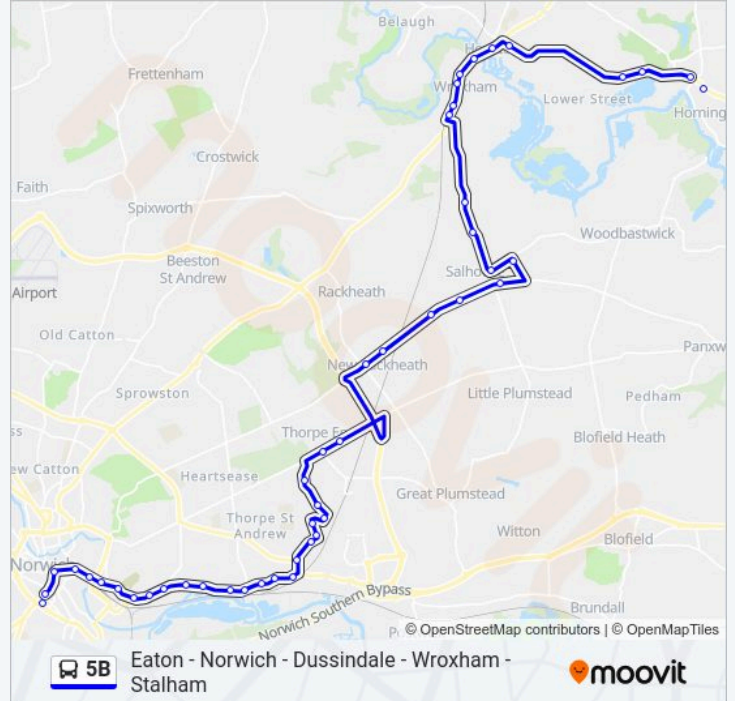

Bridge Board Close, Wroxham

Roys Department Store, Wroxham

Church Road, Hoveton

Palmers Lane, Horning

Bewilderwood, Hoveton

Lower Street, Horning

Direction: Stalham

70 stops

[VIEW LINE SCHEDULE](#)

- Bus Station, Norwich City Centre
- St Stephens Street, Norwich City Centre
- Castle Meadow, Norwich City Centre
- Prince Of Wales Road, Norwich
- Prince Of Wales Road, Norwich
- Railway Station, Norwich
- Rosary Road, Norwich
- Cotman Road, Norwich
- Cremorne Lane, Norwich
- The Denes, Norwich
- Langley School, Thorpe St Andrew
- School Lane, Thorpe St Andrew
- River Green, Thorpe St Andrew
- Barber Place, Thorpe St Andrew
- School Avenue, Thorpe St Andrew
- St Andrews Avenue, Thorpe St Andrew
- Primrose Crescent, Thorpe St Andrew
- Pound Lane Sainsburys, Thorpe St Andrew
- Cavalier Close, Dussindale Park
- Naseby Way, Dussindale Park
- Rowton Heath, Dussindale Park
- Independent Way, Dussindale Park
- Association Way, Dussindale Park
- Rainsborough Rise, Dussindale Park
- St. David's Church, Thorpe End
- Green, Thorpe End
- Sole & Heel, New Rackheath
- Stores, New Rackheath