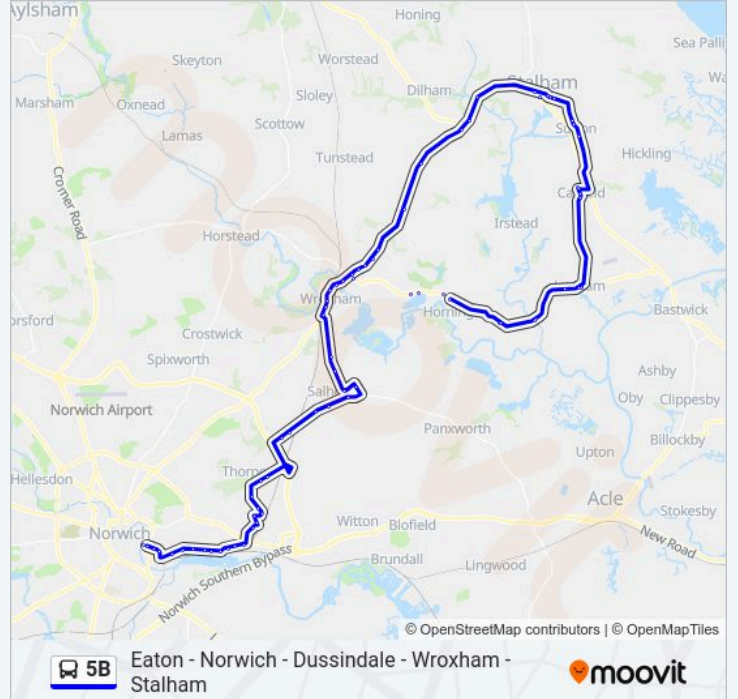

5B bus Info

Direction: Norwich

Stops: 77

Trip Duration: 39 min

Line Summary:

Crown, Catfield
New Road, Catfield
Elmhurst Avenue, Sutton
Moor Road, Sutton
Neville Road, Sutton
Millside, Stalham
Baptist Church, Stalham
Old Railway Station, Stalham
Church Road, Hoveton
Broad Reaches, Ludham
Kings Arms, Ludham
Palmers Lane, Horning
Woodfarm Inn, Wayford
Low Street, Smallburgh
Layby, Smallburgh
Church, Beeston St Lawrence
School Road, Ashmanhaugh
Long Lane, Hoveton
Grange Close, Hoveton
Littlewood Lane, Hoveton
Village Hall, Hoveton
Horning Road, Hoveton
Roys Department Store, Wroxham
Bridge Board Close, Wroxham
Social Club, Wroxham
The Avenues, Wroxham
Park Road, Wroxham
Keys Drive, Wroxham
Vicarage Road, Salhouse
All Saints' Church, Salhouse
The Stag Ph, Salhouse
Ward Road, Salhouse