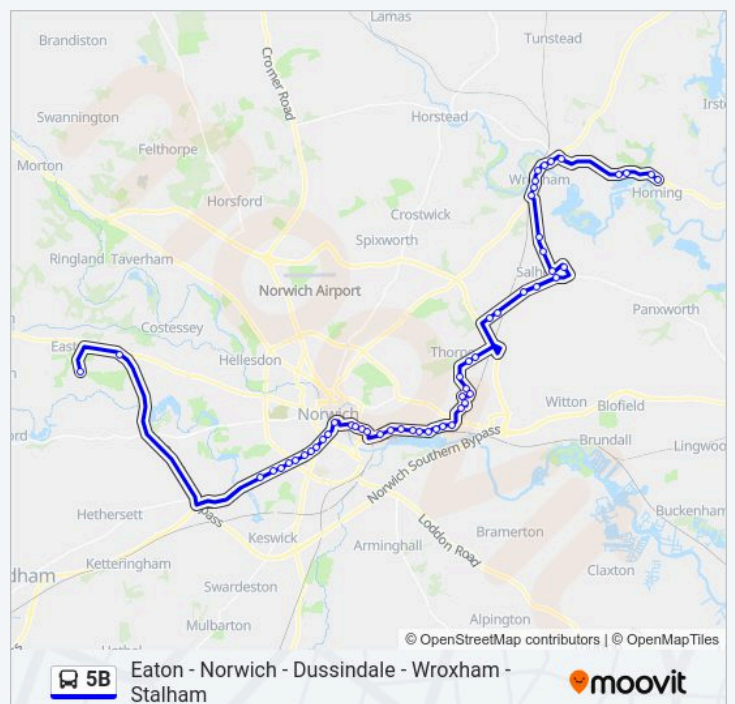

Direction: Hoveton

Stops: 42

Trip Duration: 45 min

Line Summary:

Keys Drive, Wroxham

Park Road, Wroxham

The Avenues, Wroxham

Social Club, Wroxham

Stores, New Rackheath

Sole & Heel, New Rackheath

Green, Thorpe End

St. David's Church, Thorpe End

5B bus Time Schedule

Easton College Route Timetable:

Monday	07:25
Tuesday	07:25
Wednesday	07:25
Thursday	07:25
Friday	07:25
Saturday	Not Operational
Sunday	Not Operational

5B bus Info

Direction: Easton College

Stops: 54

Trip Duration: 85 min

Line Summary:

Rainsborough Rise, Dussindale Park

Association Way, Dussindale Park

Independent Way, Dussindale Park