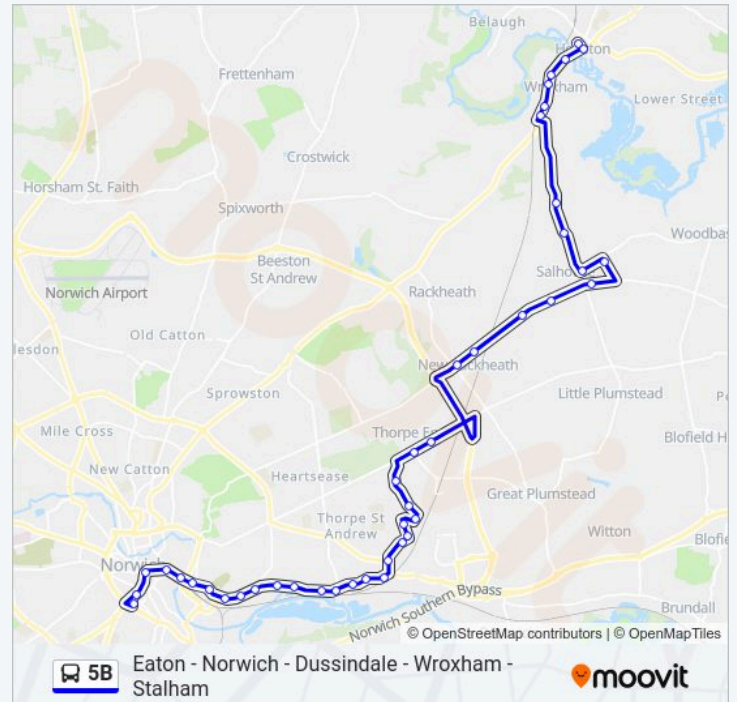

Vicarage Road, Salhouse

Friday

19:23 - 21:58

Saturday

19:23 - 21:57

Sunday

09:43 - 21:58

5B bus Info

Direction: Hoveton

Stops: 42

Trip Duration: 45 min

Line Summary:

Keys Drive, Wroxham

Park Road, Wroxham

The Avenues, Wroxham

Social Club, Wroxham

Bridge Board Close, Wroxham

Roys Department Store, Wroxham

Roys Car Park Layby, Hoveton

Direction: Easton College

54 stops

[VIEW LINE SCHEDULE](#)

Bus Shelter, Horning

Lower Street, Horning