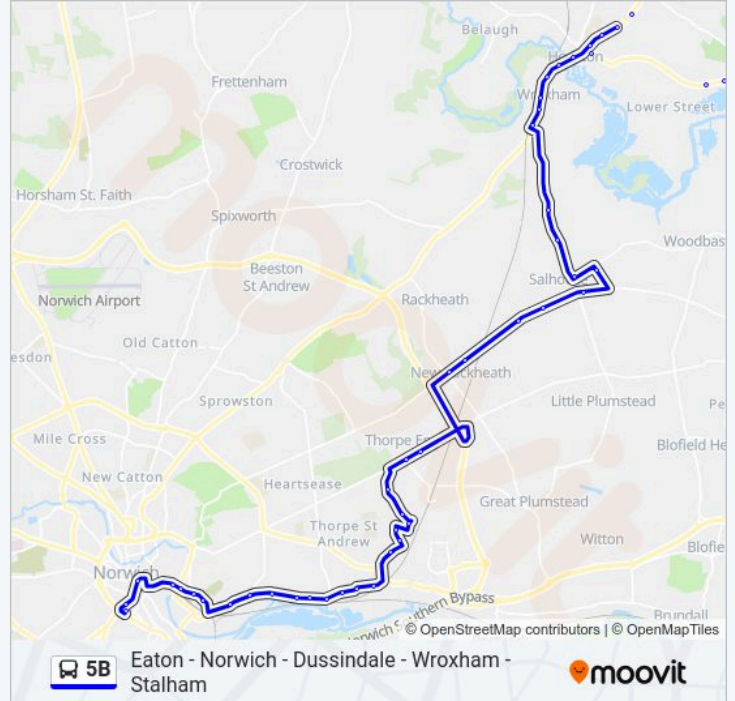

Layby, Smallburgh
Church, Beeston St Lawrence
School Road, Ashmanhaugh
Long Lane, Hoveton
Grange Close, Hoveton
Littlewood Lane, Hoveton
Village Hall, Hoveton
Horning Road, Hoveton
Church Road, Hoveton
Roys Department Store, Wroxham
Bridge Board Close, Wroxham
Social Club, Wroxham
The Avenues, Wroxham
Park Road, Wroxham
Keys Drive, Wroxham
Vicarage Road, Salhouse
All Saints' Church, Salhouse
The Stag Ph, Salhouse
Ward Road, Salhouse
Mill Road, Salhouse
Norwich Road, Salhouse
No. 85, Salhouse
Stores, New Rackheath
Sole & Heel, New Rackheath
Green, Thorpe End
St. David's Church, Thorpe End
Rainsborough Rise, Dussindale Park
Association Way, Dussindale Park
Independent Way, Dussindale Park
Rowton Heath, Dussindale Park
Naseby Way, Dussindale Park
Cavalier Close, Dussindale Park