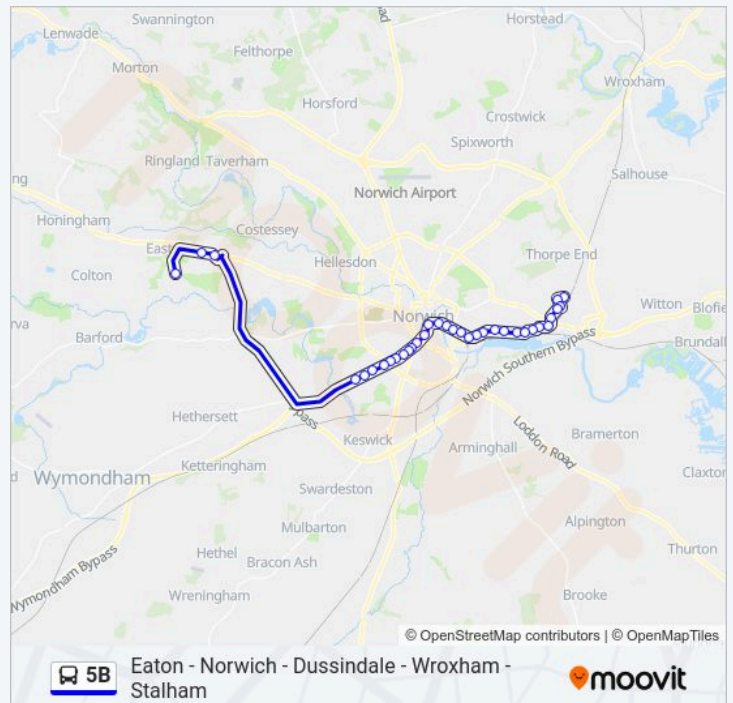

Direction: Hoveton

Stops: 42

Trip Duration: 45 min

Line Summary:

Keys Drive, Wroxham

Park Road, Wroxham

The Avenues, Wroxham

Social Club, Wroxham

[VIEW LINE SCHEDULE](#)

- Agricultural College, Easton College
- Showground, Norfolk Showground
- Travel Inn, Norfolk Showground
- Elveden Close, Norwich
- Judges Walk, Norwich
- Branksome Road, Norwich
- Leopold Road, Norwich
- Lime Tree Road, Norwich
- Albemarle Road, Norwich
- Town Close Road, Norwich
- Eagle Walk, Norwich
- Brunswick Road, Norwich
- St Stephens Square, Norwich
- St Stephens Street, Norwich City Centre
- Castle Meadow, Norwich City Centre
- Prince Of Wales Road, Norwich
- Prince Of Wales Road, Norwich
- Railway Station, Norwich
- Rosary Road, Norwich
- Cotman Road, Norwich
- Cremorne Lane, Norwich
- The Denes, Norwich
- Langley School, Thorpe St Andrew
- School Lane, Thorpe St Andrew
- River Green, Thorpe St Andrew
- Barber Place, Thorpe St Andrew
- School Avenue, Thorpe St Andrew
- St Andrews Avenue, Thorpe St Andrew
- Primrose Crescent, Thorpe St Andrew

5B bus Time Schedule

Dussindale Park Route Timetable:

Monday	16:45
Tuesday	16:45
Wednesday	16:45
Thursday	16:45
Friday	16:45
Saturday	Not Operational
Sunday	17:07

5B bus Info

Direction: Dussindale Park

Stops: 34

Trip Duration: 45 min

Line Summary:

Pound Lane Sainsburys, Thorpe St Andrew

Cavalier Close, Dussindale Park

Naseby Way, Dussindale Park

Rowton Heath, Dussindale Park

Independent Way, Dussindale Park

5B bus time schedules and route maps are available in an offline PDF at [moovitapp.com](https://www.moovitapp.com). Use the Moovit App to see live bus times, train schedule or subway schedule, and step-by-step directions for all public transit in East Anglia.