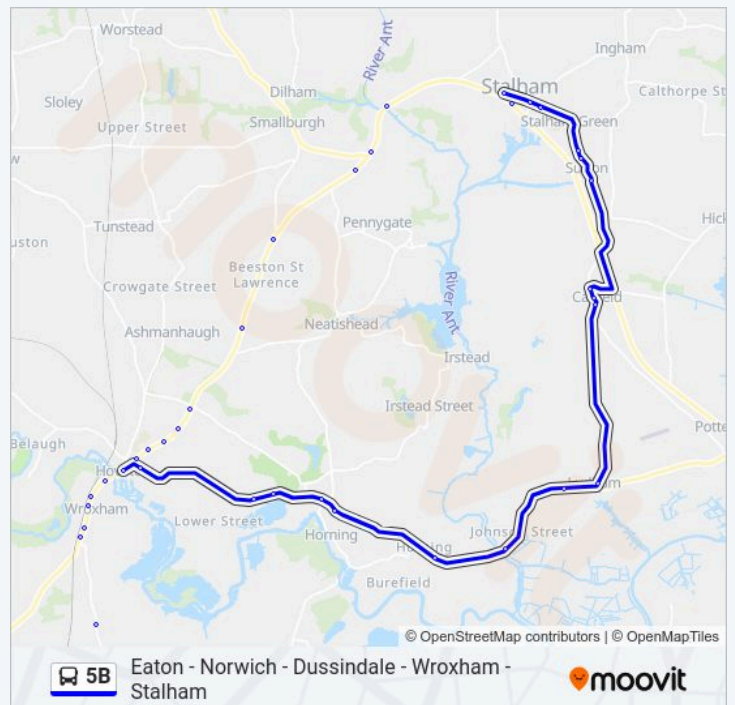

Direction: Stalham

Stops: 70

Trip Duration: 76 min

Line Summary:

No. 82, Salhouse

Norwich Road, Salhouse

Mill Road, Salhouse

Ward Road, Salhouse