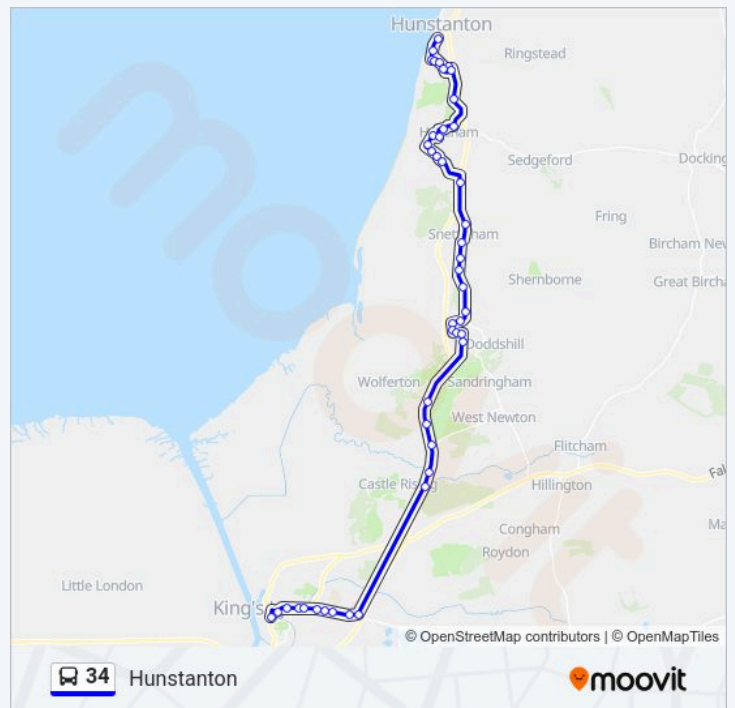

Edinburgh Plantation, Sandringham

Manor Road, Dersingham

Hipkin Road, Dersingham

Earl Close, Dersingham

Viceroy Close, Dersingham

Station Road, Dersingham

Pansey Drive, Dersingham

Thaxters, Dersingham

Station Road, Dersingham

Pansey Drive, Dersingham

Thaxters, Dersingham

Ingoldsby Avenue, Ingoldisthorpe

Pond, Ingoldisthorpe

Coaly Lane, Ingoldisthorpe

Station Road, Snettisham

Grapes, Snettisham

Bottom Farm, Heacham

Collingwood Close, Heacham

Fenside, Heacham

Fengate, Heacham

Jennings Close, Heacham

College Drive, Heacham

Poplar Avenue, Heacham

Fox & Hound, Heacham

Hunstanton Road, Heacham

Manor Road, Heacham

Phillips Chase, Hunstanton

Tudor Crescent, Hunstanton

Redgate Hill, Hunstanton

No 14, Hunstanton

Manor Park, Hunstanton

Holiday Camp, Hunstanton