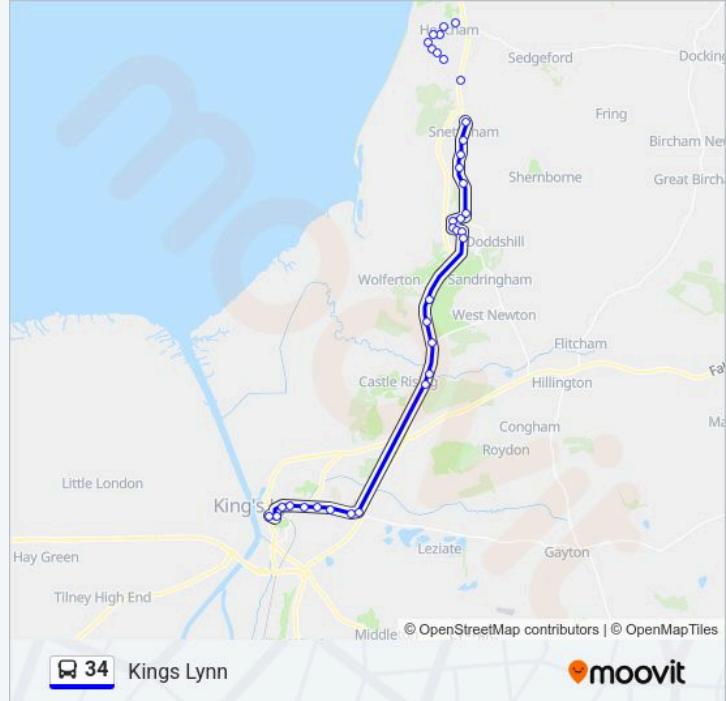

### 34 bus Info

**Direction:** Kings Lynn

**Stops:** 44

**Trip Duration:** 52 min

**Line Summary:**

Pond, Ingoldisthorpe

Ingoldsby Avenue, Ingoldisthorpe

Thaxters, Dersingham

Pansey Drive, Dersingham

Station Road, Dersingham

Viceroy Close, Dersingham

Earl Close, Dersingham

Hipkin Road, Dersingham

Manor Road, Dersingham

Edinburgh Plantation, Sandringham

Cats Bottom Cottages, Sandringham - A149 Only

Cross Cottages, Sandringham

Osier Carr Layby, Castle Rising

Mill House Turn, Castle Rising

Bus Shelter, Queen Elizabeth Hospital

Elvington Road, Kings Lynn

Queensway, Kings Lynn

Health Centre, Kings Lynn

Tesco, Gaywood

The Woolpack, Kings Lynn

St Katherines Court, Kings Lynn

Railway Station, Kings Lynn

Transport Interchange, Kings Lynn

**Direction: Snettisham**

27 stops

[VIEW LINE SCHEDULE](#)

Transport Interchange, Kings Lynn