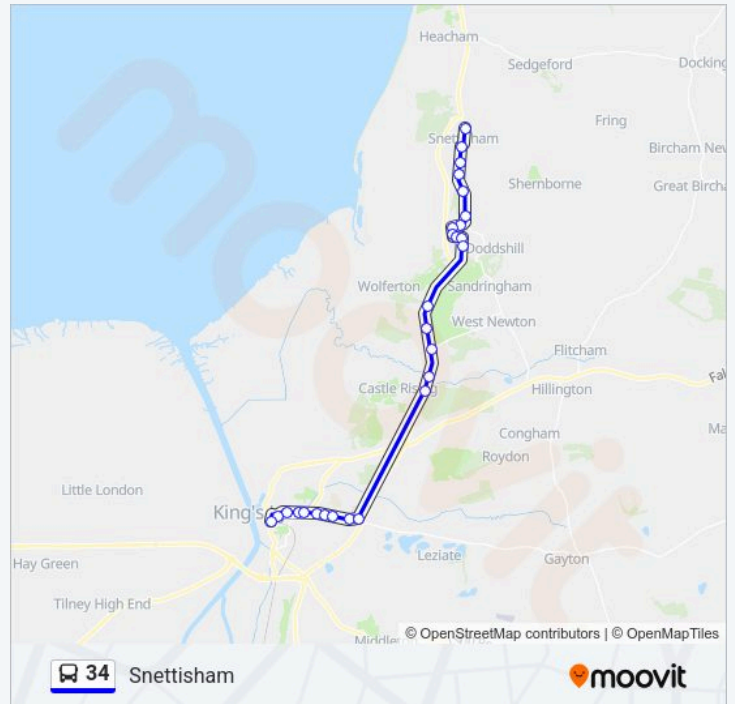

Edinburgh Plantation, Sandringham

Manor Road, Dersingham

Hipkin Road, Dersingham

Earl Close, Dersingham

Viceroy Close, Dersingham

Station Road, Dersingham

Pansey Drive, Dersingham

Thaxters, Dersingham

Ingoldsby Avenue, Ingoldisthorpe

Pond, Ingoldisthorpe

Coaly Lane, Ingoldisthorpe

Station Road, Snettisham

Grapes, Snettisham

### 34 bus Info

**Direction:** Snettisham

**Stops:** 27

**Trip Duration:** 42 min

**Line Summary:**

### Direction: Hunstanton

45 stops

[VIEW LINE SCHEDULE](#)

Transport Interchange, Kings Lynn

Kettlewell Lane, Kings Lynn

Highgate School, Kings Lynn

King Edward VII School, Kings Lynn

Tesco, Gaywood