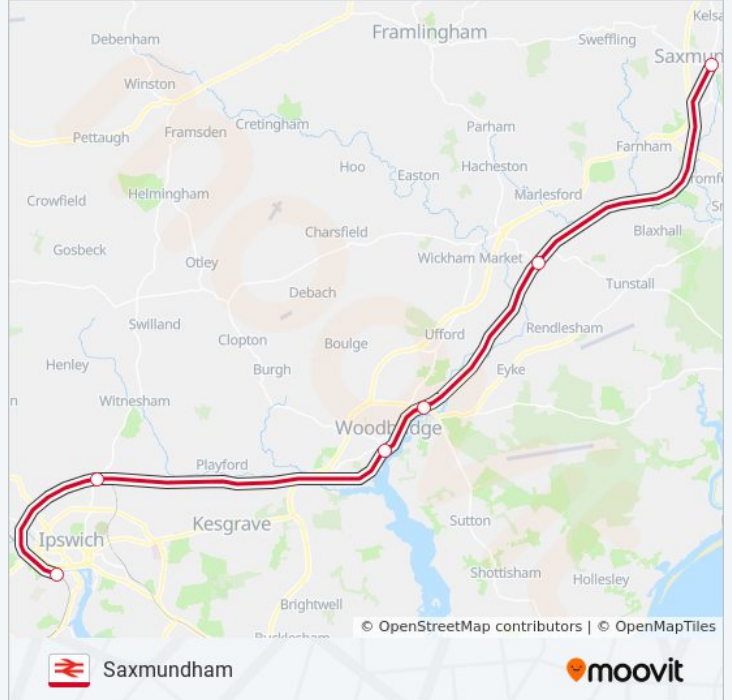

GREATER ANGLIA train Info

Direction: Peterborough

Stops: 12

Trip Duration: 100 min

Line Summary:

Direction: Saxmundham

6 stops

[VIEW LINE SCHEDULE](#)

GREATER ANGLIA train Info

Direction: Saxmundham

Stops: 6

Trip Duration: 38 min

Line Summary:

Direction: Sheringham

10 stops

[VIEW LINE SCHEDULE](#)