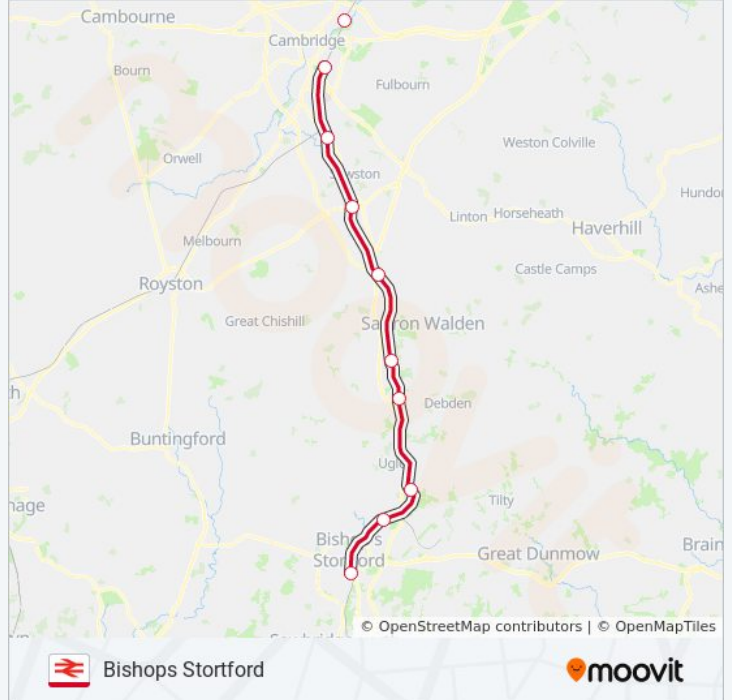

Use the Moovit App to find the closest GREATER ANGLIA train station near you and find out when is the next GREATER ANGLIA train arriving.

Direction: Bishops Stortford

10 stops

[VIEW LINE SCHEDULE](#)

- Cambridge North
- Cambridge
- Sed
- Wlf
- Grc
- Audley End
- Newport (Essex)
- Elsenham
- Stansted Mountfitchet
- Bishops Stortford

GREATER ANGLIA train Info

Direction: Bishops Stortford

Stops: 10

Trip Duration: 38 min

Line Summary:

Direction: Bury St Edmunds

9 stops

[VIEW LINE SCHEDULE](#)

London Liverpool Street

Lea Bridge

Tottenham Hale

Meridian Water

Cheshunt

Broxbourne

Roydon

Harlow Town