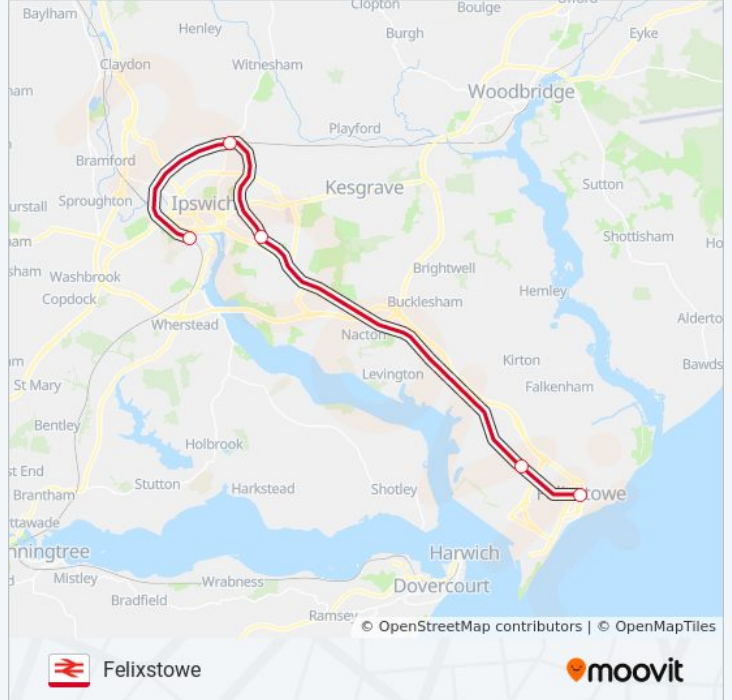

GREATER ANGLIA train Info

Direction: Ely

Stops: 20

Trip Duration: 58 min

Line Summary:

Direction: Great Yarmouth

7 stops

[VIEW LINE SCHEDULE](#)