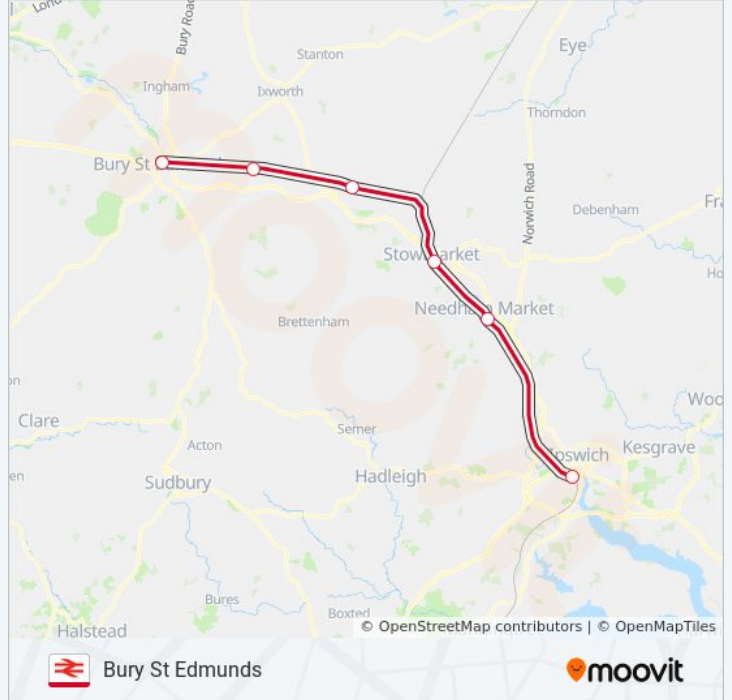

GREATER ANGLIA train Info

Direction: Bishops Stortford

Stops: 10

Trip Duration: 38 min

Line Summary:

Direction: Bury St Edmunds

9 stops

[VIEW LINE SCHEDULE](#)

GREATER ANGLIA train Info

Direction: Bury St Edmunds

Stops: 9

Trip Duration: 35 min

Line Summary:

Direction: Cambridge

19 stops

[VIEW LINE SCHEDULE](#)

London Liverpool Street

Lea Bridge

Tottenham Hale

Meridian Water

Cheshunt

Broxbourne

Roydon

Harlow Town