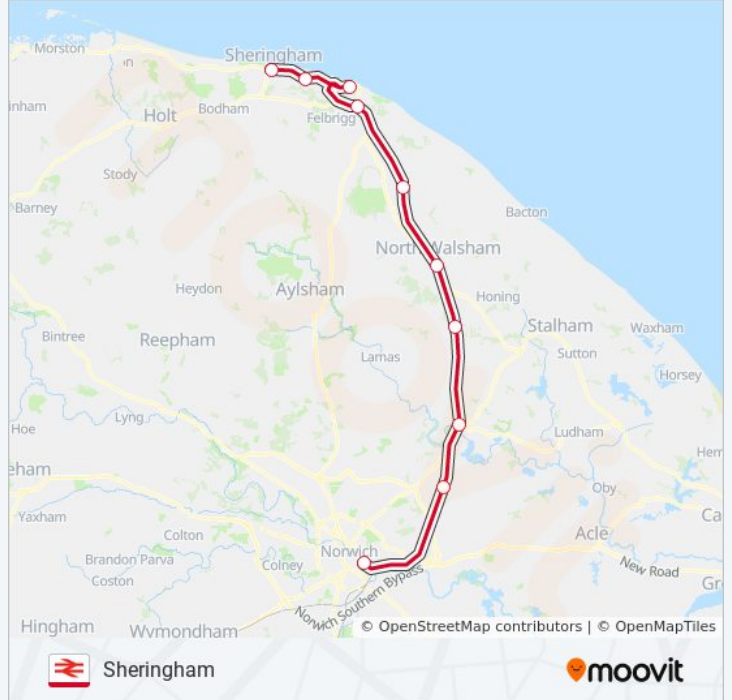

GREATER ANGLIA train Info

Direction: Saxmundham

Stops: 6

Trip Duration: 38 min

Line Summary:

Direction: Sheringham

10 stops

[VIEW LINE SCHEDULE](#)

GREATER ANGLIA train Info

Direction: Sheringham

Stops: 10

Trip Duration: 58 min

Line Summary:

Direction: Stansted Airport

11 stops

[VIEW LINE SCHEDULE](#)