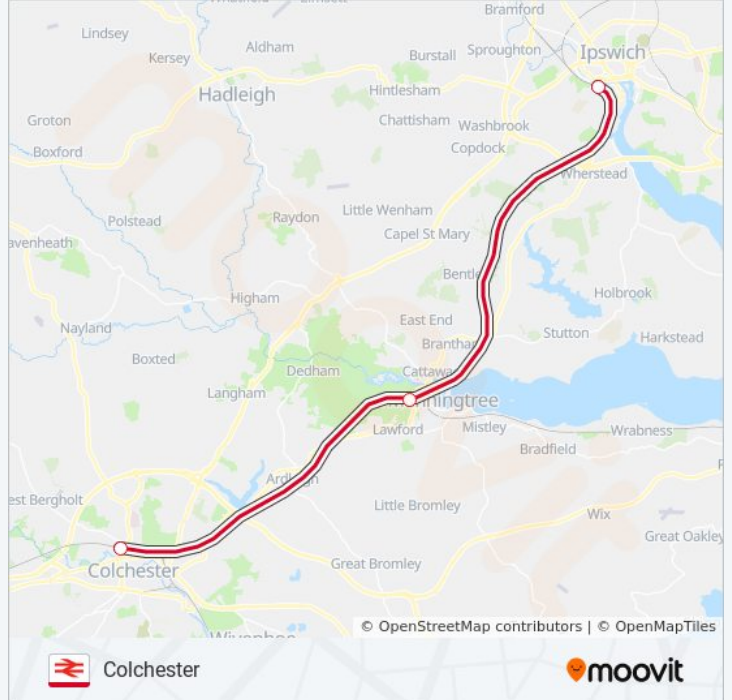

GREATER ANGLIA train Info

Direction: Cambridge North

Stops: 23

Trip Duration: 90 min

Line Summary:

Grc
Wlf
Sed
Cambridge
Cambridge North

Direction: Colchester

11 stops

[VIEW LINE SCHEDULE](#)

Peterborough
Wle
Mch
Mne
Ely
Kne
Bury St Edmunds
Smk
Ips
Manningtree
Colchester

GREATER ANGLIA train Time Schedule

Colchester Route Timetable:

| | |
|-----------|--------------------|
| Sunday | 6:56 PM - 8:56 PM |
| Monday | 7:35 PM - 11:26 PM |
| Tuesday | 7:35 PM - 11:26 PM |
| Wednesday | 7:35 PM - 11:26 PM |
| Thursday | 7:35 PM - 11:26 PM |
| Friday | 7:50 PM - 11:26 PM |
| Saturday | 7:53 PM - 11:26 PM |

GREATER ANGLIA train Info

Direction: Colchester

Stops: 11

Trip Duration: 42 min

Line Summary:

Direction: Ely

20 stops

[VIEW LINE SCHEDULE](#)