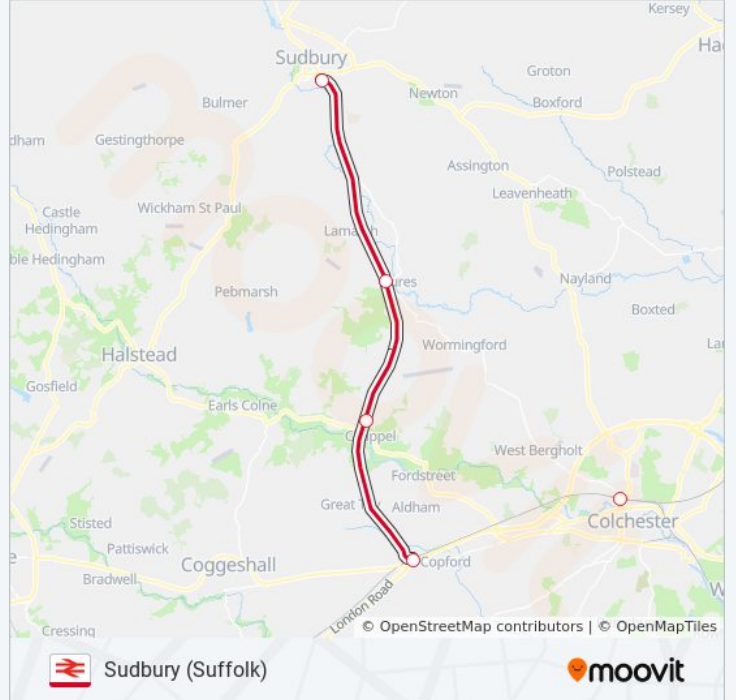

GREATER ANGLIA train Info

Direction: Sudbury (Suffolk)

Stops: 5

Trip Duration: 20 min

Line Summary:

Direction: Witham (Essex)

7 stops

[VIEW LINE SCHEDULE](#)