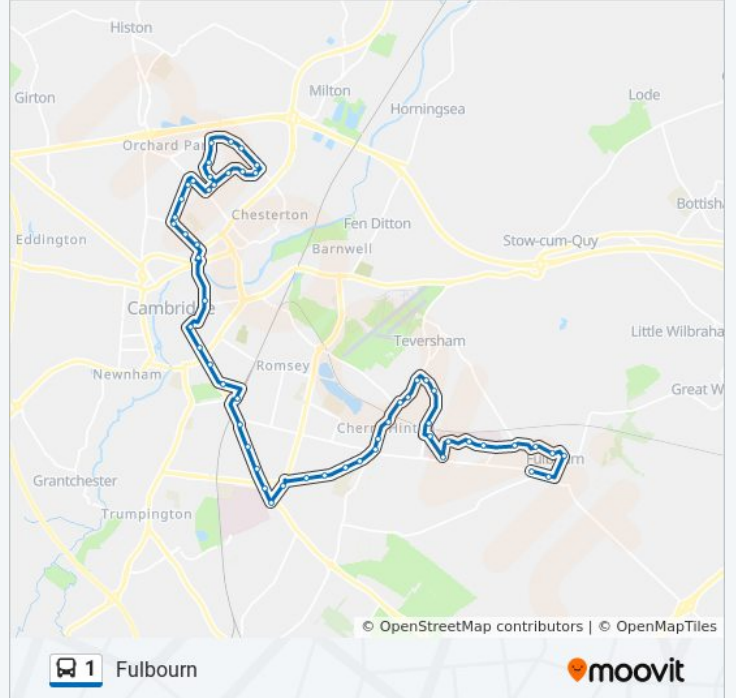

### 1 bus Info

**Direction:** Fulbourn

**Stops:** 55

**Trip Duration:** 70 min

**Line Summary:**

St Paul's Road, Cambridge  
Hills Road, Cambridge  
Railway Station, Cambridge  
Hills Rd 6th Form Col, Cambridge  
Blinco Grove, Cambridge  
Perse School, Cambridge  
Long Road, Cambridge  
Hospital Bus Station, Addenbrookes  
Fendon Close, Cambridge  
Almoners' Avenue, Cambridge  
Strangeways Road, Cambridge  
Netherhall School, Cambridge  
Limekiln Road, Cambridge  
Gladstone Way, Cherry Hinton  
Mill End Close, Cherry Hinton  
Fisher's Lane, Cherry Hinton  
St Andrew's Church, Cherry Hinton  
Teversham Drift, Cherry Hinton  
Gazelle Way, Cherry Hinton  
Eland Way, Cherry Hinton  
Impala Drive Walkway, Cherry Hinton  
Tamarin Gardens, Cherry Hinton  
Superstore, Fulbourn  
Capital Park, Fulbourn  
Victoria House, Fulbourn  
Rising Bollards, Fulbourn  
Ida Darwin Hospital, Fulbourn  
Teversham Road, Fulbourn  
Bird Farm Road, Fulbourn  
Haggis Gap, Fulbourn  
Six Bells, Fulbourn  
Babraham Road, Fulbourn  
Windmill Lane, Fulbourn

## Direction: Kings Hedges

53 stops

[VIEW LINE SCHEDULE](#)

Teversham Road, Fulbourn  
Bird Farm Road, Fulbourn  
Haggis Gap, Fulbourn  
Six Bells, Fulbourn  
Babraham Road, Fulbourn  
Windmill Lane, Fulbourn  
Capital Park, Fulbourn  
Superstore, Fulbourn  
Tamarin Gardens, Cherry Hinton  
Impala Drive Walkway, Cherry Hinton  
Eland Way, Cherry Hinton  
Gazelle Way, Cherry Hinton  
Teversham Drift, Cherry Hinton  
St Andrew's Church, Cherry Hinton  
Fisher's Lane, Cherry Hinton  
Mill End Close, Cherry Hinton  
Gladstone Way, Cherry Hinton  
Limekiln Road, Cambridge  
Netherhall School, Cambridge  
Strangeways Road, Cambridge  
Almoners' Avenue, Cambridge  
Fendon Close, Cambridge  
Hospital Bus Station, Addenbrookes  
Long Road, Cambridge  
Perse School, Cambridge  
Blinco Grove, Cambridge  
Hills Rd 6th Form Col, Cambridge  
Railway Station, Cambridge  
Hills Road, Cambridge