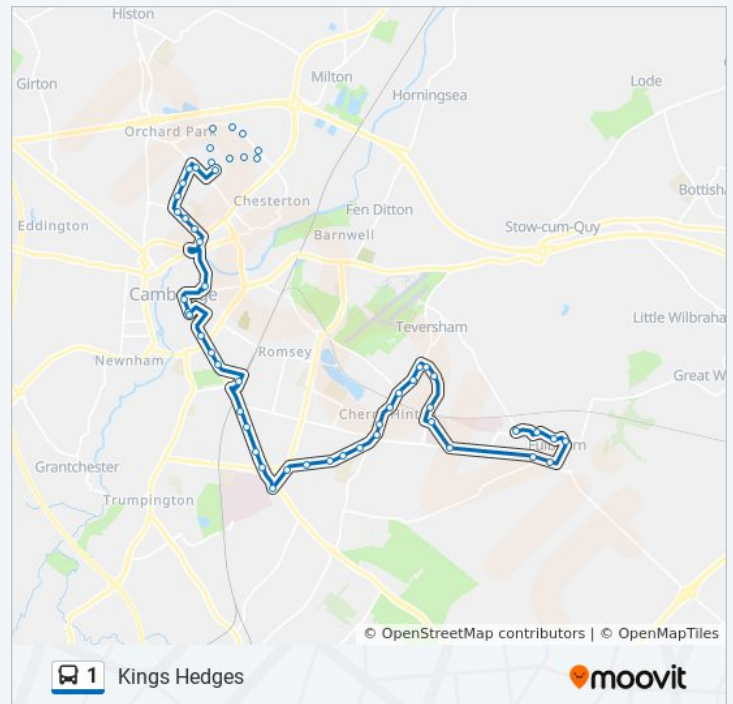

### 1 bus Info

**Direction:** Fulbourn

**Stops:** 55

**Trip Duration:** 70 min

**Line Summary:**

St Paul's Road, Cambridge  
Hills Road, Cambridge  
Railway Station, Cambridge  
Hills Rd 6th Form Col, Cambridge  
Blinco Grove, Cambridge  
Perse School, Cambridge  
Long Road, Cambridge  
Hospital Bus Station, Addenbrookes  
Fendon Close, Cambridge  
Almoners' Avenue, Cambridge  
Strangeways Road, Cambridge  
Netherhall School, Cambridge  
Limekiln Road, Cambridge  
Gladstone Way, Cherry Hinton  
Mill End Close, Cherry Hinton  
Fisher's Lane, Cherry Hinton  
St Andrew's Church, Cherry Hinton  
Teversham Drift, Cherry Hinton  
Gazelle Way, Cherry Hinton  
Eland Way, Cherry Hinton  
Impala Drive Walkway, Cherry Hinton  
Tamarin Gardens, Cherry Hinton  
Superstore, Fulbourn  
Capital Park, Fulbourn  
Victoria House, Fulbourn  
Rising Bollards, Fulbourn  
Ida Darwin Hospital, Fulbourn  
Teversham Road, Fulbourn  
Bird Farm Road, Fulbourn  
Haggis Gap, Fulbourn  
Six Bells, Fulbourn  
Babraham Road, Fulbourn  
Windmill Lane, Fulbourn

## 1 bus Info

**Direction:** Kings Hedges

**Stops:** 53

**Trip Duration:** 60 min

**Line Summary:**

St Paul's Road, Cambridge  
Downing College, Cambridge  
St Andrew's Street, Cambridge  
St Andrew's Street, Cambridge  
Christ's College, Cambridge  
Jesus College, Cambridge  
Westbrook Centre, Chesterton  
Gurney Way, Chesterton  
Courtney Way, Chesterton  
Carlton Way, Chesterton  
Perse Way, Chesterton  
Ferrars Way, Chesterton  
Ellesmere Road, Arbury  
Mere Way, Arbury  
Nursery School, Kings Hedges  
Hawkins Road, Kings Hedges  
St Kilda Avenue, Kings Hedges  
Woodhouse Way, Kings Hedges  
Lovell Road, Kings Hedges  
Kirkwood Road, Kings Hedges  
Cambridge Reg Col, Kings Hedges  
Armitage Way, Kings Hedges  
Aragon Close, Kings Hedges  
Windlesham Close, Kings Hedges