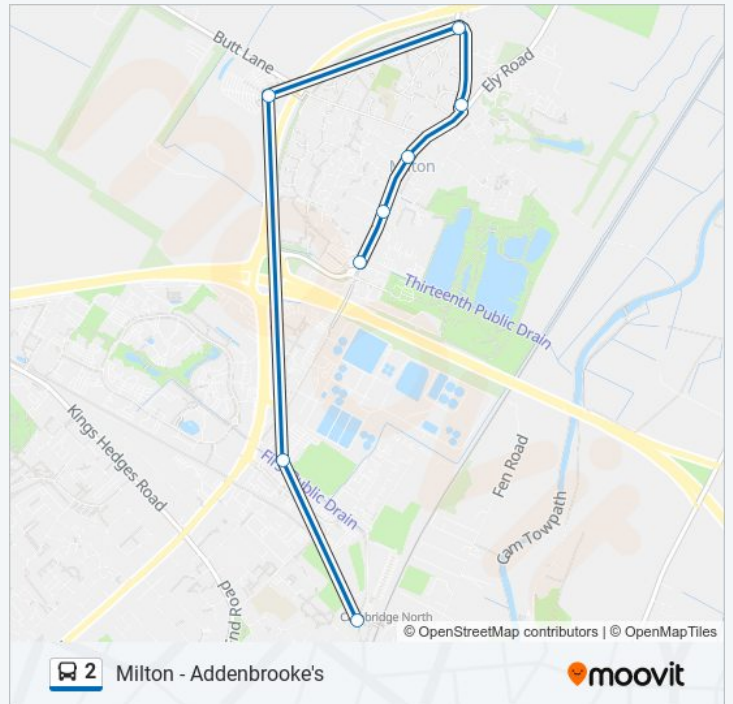

2 bus Info
Direction: Addenbrookes
Stops: 41
Trip Duration: 78 min
Line Summary:

Mortimer Road, Cambridge
 Covent Garden, Cambridge
 Gwydir Street, Cambridge
 The Broadway, Romsey Town
 Romsey Terrace, Romsey Town
 Vinery Road, Romsey Town
 Brookfields, Romsey Town
 Barnwell Road, Cambridge
 Brookfields, Romsey Town
 Birdwood Road, Cambridge
 Gray Road, Cambridge
 St Bede's School, Cambridge
 Birdwood Road, Cherry Hinton
 St Thomas's Square, Cambridge
 Derwent Close, Cambridge
 Wulfstan Way, Cambridge
 Queen Edith Chapel, Cambridge
 Fendon Close, Cambridge
 Hospital Bus Station, Addenbrookes

Direction: Cambridge

8 stops

[VIEW LINE SCHEDULE](#)

Winship Road, Milton
 Barnabas Court, Milton
 Edmund Close, Milton
 Ely Road, Milton
 College Of West Anglia, Milton
 Milton Park-And-Ride, Milton
 Driving Test Centre, Cambridge
 Cambridge North Railway Station, Cambridge

Direction: Cambridge

Stops: 8

Trip Duration: 15 min

Line Summary:

Direction: Milton

36 stops

[VIEW LINE SCHEDULE](#)

Hospital Bus Station, Addenbrookes
 Fendon Close, Cambridge
 Queen Edith Chapel, Cambridge
 Wulfstan Way, Cambridge
 Derwent Close, Cambridge
 St Thomas's Square, Cambridge
 Birdwood Road, Cherry Hinton
 St Bede's School, Cambridge
 Gray Road, Cambridge
 Birdwood Road, Cambridge
 Brookfields, Romsey Town
 Barnwell Road, Cambridge
 Brookfields, Romsey Town
 Vinery Road, Romsey Town
 Romsey Terrace, Romsey Town
 The Broadway, Romsey Town
 Gwydir Street, Cambridge