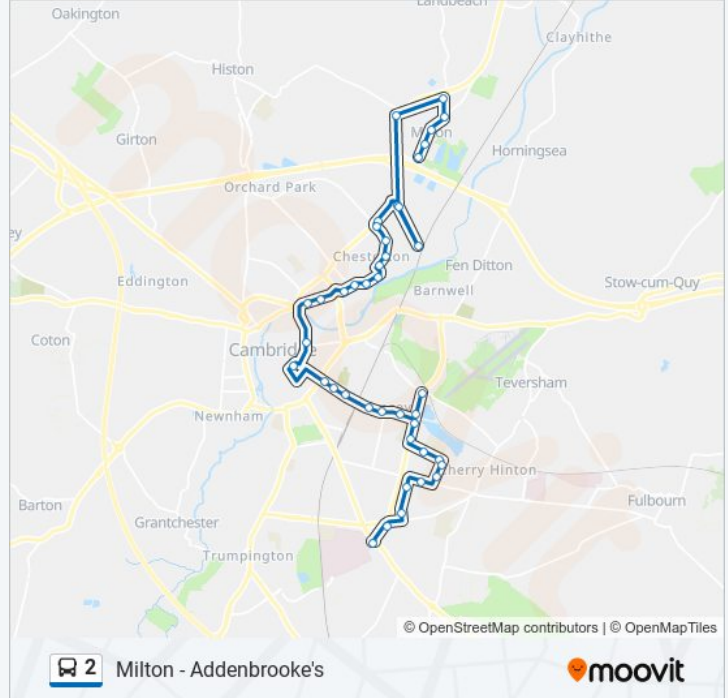

Direction: Addenbrookes
 41 stops
[VIEW LINE SCHEDULE](#)

2 bus Time Schedule
 Addenbrookes Route Timetable:

Sunday	06:48 - 21:45
Monday	05:01 - 21:32
Tuesday	05:01 - 21:32
Wednesday	05:01 - 21:32
Thursday	05:01 - 21:32
Friday	05:01 - 21:32
Saturday	05:01 - 21:32

- Winship Road, Milton
- Barnabas Court, Milton
- Edmund Close, Milton
- Ely Road, Milton
- College Of West Anglia, Milton
- Milton Park-And-Ride, Milton
- Driving Test Centre, Cambridge
- Cambridge North Railway Station, Cambridge
- Driving Test Centre, Cambridge
- Milton Road, Chesterton
- Scarsdale Close, Chesterton
- Sherbourne Close, Chesterton
- Franks Lane, Chesterton
- Ashfield Road, Chesterton
- Water Lane, Chesterton
- Thrift's Walk, Chesterton
- Chapel Street, Chesterton
- Chesterton Road, Chesterton
- De Freville Avenue, Chesterton
- Hamilton Road, Chesterton
- Jesus College, Cambridge
- Emmanuel Street, Cambridge

2 bus Info
Direction: Addenbrookes
Stops: 41
Trip Duration: 78 min
Line Summary:

Mortimer Road, Cambridge
 Covent Garden, Cambridge
 Gwydir Street, Cambridge
 The Broadway, Romsey Town
 Romsey Terrace, Romsey Town
 Vinery Road, Romsey Town
 Brookfields, Romsey Town
 Barnwell Road, Cambridge
 Brookfields, Romsey Town
 Birdwood Road, Cambridge
 Gray Road, Cambridge
 St Bede's School, Cambridge
 Birdwood Road, Cherry Hinton
 St Thomas's Square, Cambridge
 Derwent Close, Cambridge
 Wulfstan Way, Cambridge
 Queen Edith Chapel, Cambridge
 Fendon Close, Cambridge
 Hospital Bus Station, Addenbrookes

Direction: Cambridge

8 stops

[VIEW LINE SCHEDULE](#)

Winship Road, Milton
 Barnabas Court, Milton
 Edmund Close, Milton
 Ely Road, Milton
 College Of West Anglia, Milton
 Milton Park-And-Ride, Milton
 Driving Test Centre, Cambridge
 Cambridge North Railway Station, Cambridge