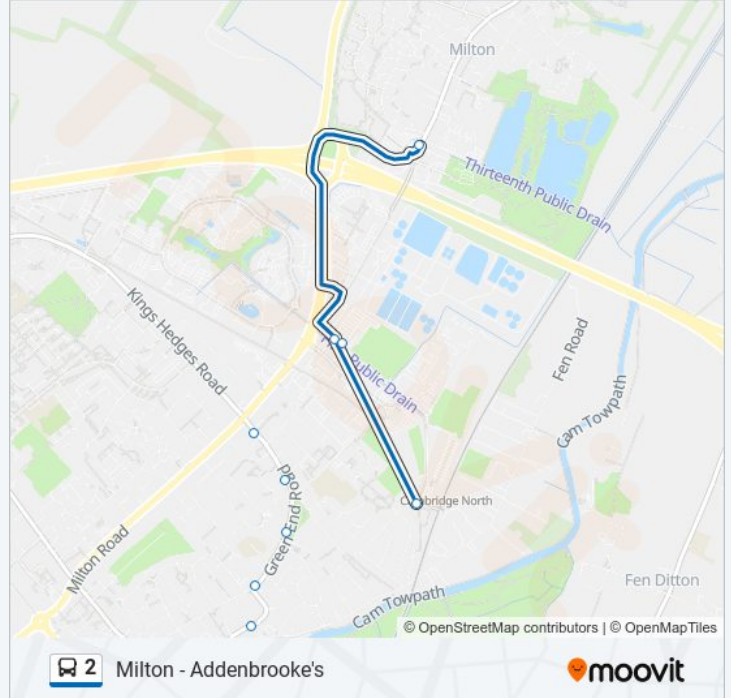

Direction: Cambridge

8 stops

[VIEW LINE SCHEDULE](#)

Winship Road, Milton
 Barnabas Court, Milton
 Edmund Close, Milton
 Ely Road, Milton
 College Of West Anglia, Milton
 Milton Park-And-Ride, Milton
 Driving Test Centre, Cambridge
 Cambridge North Railway Station, Cambridge

Direction: Cambridge

Stops: 8

Trip Duration: 15 min

Line Summary:

Direction: Milton

36 stops

[VIEW LINE SCHEDULE](#)

Hospital Bus Station, Addenbrookes
 Fendon Close, Cambridge
 Queen Edith Chapel, Cambridge
 Wulfstan Way, Cambridge
 Derwent Close, Cambridge
 St Thomas's Square, Cambridge
 Birdwood Road, Cherry Hinton
 St Bede's School, Cambridge
 Gray Road, Cambridge
 Birdwood Road, Cambridge
 Brookfields, Romsey Town
 Barnwell Road, Cambridge
 Brookfields, Romsey Town
 Vinery Road, Romsey Town
 Romsey Terrace, Romsey Town
 The Broadway, Romsey Town
 Gwydir Street, Cambridge

Direction: Milton

Stops: 36

Trip Duration: 63 min

Line Summary:

Covent Garden, Cambridge
The Busway Parkside, Cambridge
St Andrew's Street, Cambridge
Christ's College, Cambridge
Jesus College, Cambridge
Hamilton Road, Chesterton
De Freville Avenue, Chesterton
Chesterton Road, Chesterton
Chapel Street, Chesterton
Thrift's Walk, Chesterton
Water Lane, Chesterton
Ashfield Road, Chesterton
Franks Lane, Chesterton
Sherbourne Close, Chesterton
Scarsdale Close, Chesterton
Driving Test Centre, Cambridge
Cambridge North Railway Station, Cambridge
Driving Test Centre, Cambridge
Winship Road, Milton