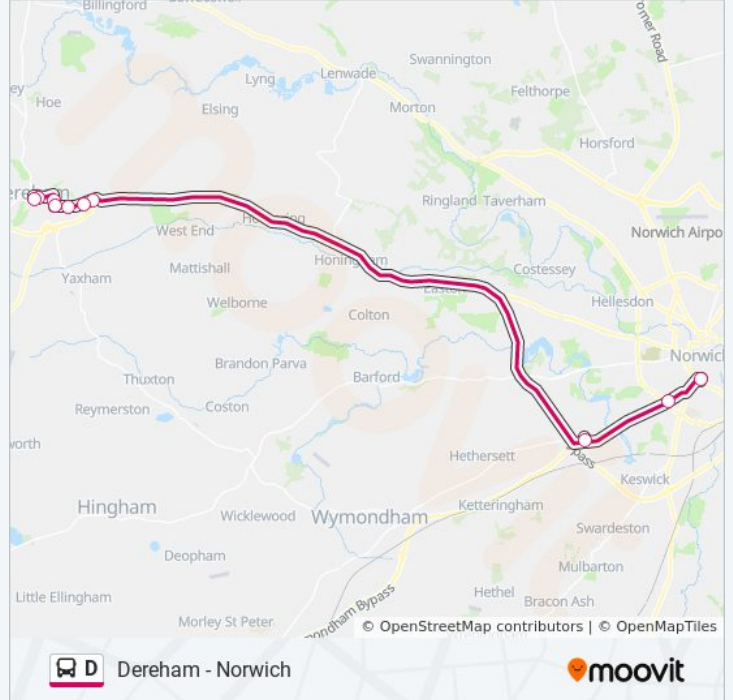

Dereham - Norwich

[Get The App](#)

The D bus line (Dereham - Norwich) has 2 routes. For regular weekdays, their operation hours are:

(1) Dereham: 07:45 - 17:50 (2) Norwich City Centre: 07:30 - 17:35

Use the Moovit App to find the closest D bus station near you and find out when is the next D bus arriving.

D bus Info

Direction: Dereham

Stops: 8

Trip Duration: 35 min

Line Summary:

Direction: Norwich City Centre

10 stops

[VIEW LINE SCHEDULE](#)

- Market Place, Dereham
- St Nicholas Street, Dereham
- Sixth Form Centre, Dereham
- Greenfields Road, Dereham
- Union Drift, Dereham
- Windmill Avenue, Eckling Grange
- Hornbeam Drive, Eckling Grange
- Interchange, Cringleford
- Lime Tree Road, Norwich
- Bus Station, Norwich City Centre

D bus Info

Direction: Norwich City Centre

Stops: 10

Trip Duration: 35 min

Line Summary:

D bus time schedules and route maps are available in an offline PDF at moovitapp.com. Use the [Moovit App](#) to see live bus times, train schedule or subway schedule, and step-by-step directions for all public transit in East Anglia.