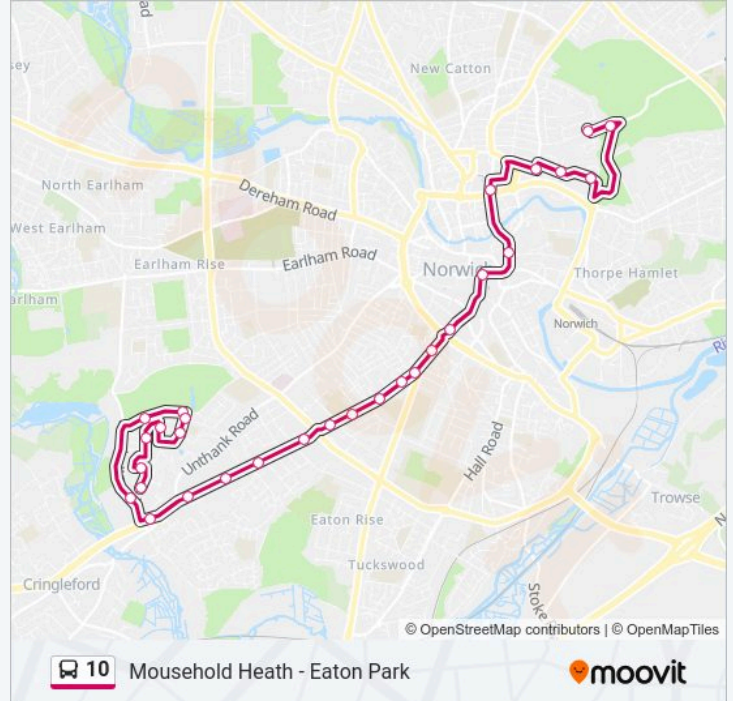

Slip Road, Eaton

**Direction: Eaton Park**

27 stops

[VIEW LINE SCHEDULE](#)

Anchor Street, Norwich

Heathgate, Norwich

Gilman Road, Norwich

Mousehold Infant School, Norwich

**Direction: Norwich**

29 stops

[VIEW LINE SCHEDULE](#)

Leng Crescent, Eaton Park  
 Rugge Drive, Eaton Park  
 Nasmith Road, Eaton Park  
 Norgate Road, Eaton Park  
 Hurd Road, Eaton Park  
 Buckingham Road, Eaton Park  
 Pettus Road, Eaton Park  
 Custance Court, Eaton Park  
 Norvic Drive, Eaton  
 Slip Road, Eaton  
 Elveden Close, Norwich  
 Judges Walk, Norwich  
 Branksome Road, Norwich  
 Leopold Road, Norwich  
 Lime Tree Road, Norwich  
 Albemarle Road, Norwich  
 Town Close Road, Norwich  
 Eagle Walk, Norwich

**10 bus Info**

**Direction:** Norwich

**Stops:** 29

**Trip Duration:** 41 min

**Line Summary:**

Brunswick Road, Norwich

St Stephens Square, Norwich

St Stephens Street, Norwich City Centre

Castle Meadow, Norwich City Centre

Tombland, Norwich

Anglia Square, Norwich

Silver Street, Norwich

Anchor Street, Norwich

Heathgate, Norwich

Gilman Road, Norwich

Mousehold Infant School, Norwich