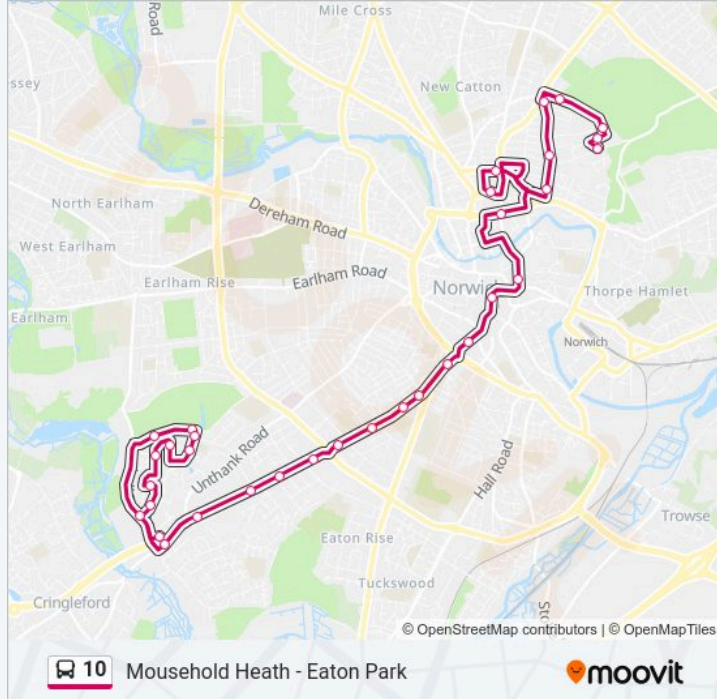

### 10 bus Info

**Direction:** Eaton

**Stops:** 33

**Trip Duration:** 46 min

**Line Summary:**

Elveden Close, Norwich

The Cellarhouse, Eaton

Leng Crescent, Eaton Park

Rugge Drive, Eaton Park

Nasmith Road, Eaton Park

Norgate Road, Eaton Park

Hurd Road, Eaton Park

Buckingham Road, Eaton Park

Pettus Road, Eaton Park

Custance Court, Eaton Park

Norvic Drive, Eaton

Slip Road, Eaton

**Direction: Eaton Park**

27 stops

[VIEW LINE SCHEDULE](#)

Anchor Street, Norwich

Heathgate, Norwich

Gilman Road, Norwich

Mousehold Infant School, Norwich

**Direction: Norwich**

29 stops

[VIEW LINE SCHEDULE](#)

Leng Crescent, Eaton Park  
 Rugge Drive, Eaton Park  
 Nasmith Road, Eaton Park  
 Norgate Road, Eaton Park  
 Hurd Road, Eaton Park  
 Buckingham Road, Eaton Park  
 Pettus Road, Eaton Park  
 Custance Court, Eaton Park  
 Norvic Drive, Eaton  
 Slip Road, Eaton  
 Elveden Close, Norwich  
 Judges Walk, Norwich  
 Branksome Road, Norwich  
 Leopold Road, Norwich  
 Lime Tree Road, Norwich  
 Albemarle Road, Norwich  
 Town Close Road, Norwich  
 Eagle Walk, Norwich