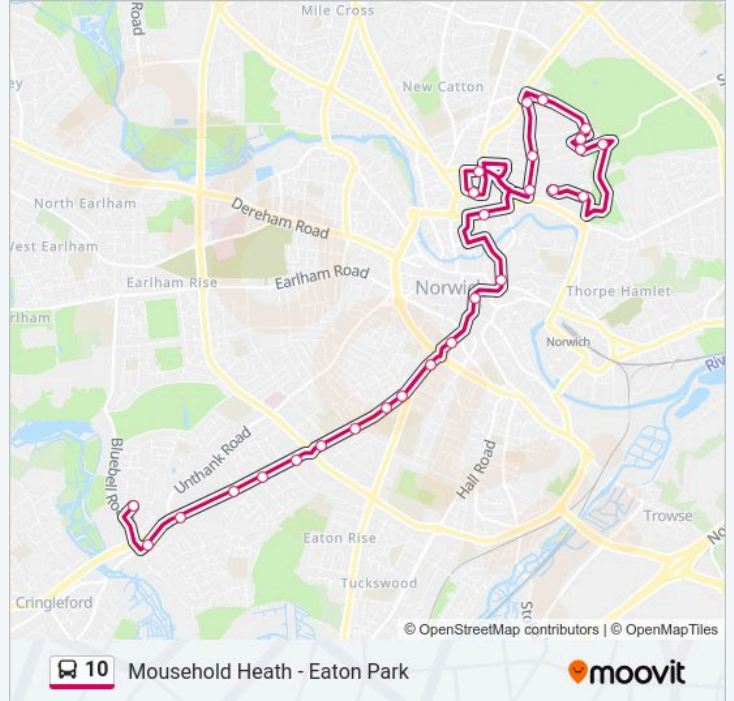

Slip Road, Eaton

**Direction: Eaton Park**

27 stops

[VIEW LINE SCHEDULE](#)

Anchor Street, Norwich

Heathgate, Norwich

Gilman Road, Norwich

Mousehold Infant School, Norwich

**10 bus Info**

**Direction:** Eaton Park

**Stops:** 27

**Trip Duration:** 35 min

**Line Summary:**

Brunswick Road, Norwich  
 Eagle Walk, Norwich  
 Albemarle Road, Norwich  
 Lime Tree Road, Norwich  
 Leopold Road, Norwich  
 Branksome Road, Norwich  
 Judges Walk, Norwich  
 Elveden Close, Norwich  
 The Cellarhouse, Eaton  
 Leng Crescent, Eaton Park

**Direction: Norwich**

29 stops

[VIEW LINE SCHEDULE](#)

Leng Crescent, Eaton Park  
 Rugge Drive, Eaton Park  
 Nasmith Road, Eaton Park  
 Norgate Road, Eaton Park  
 Hurd Road, Eaton Park  
 Buckingham Road, Eaton Park  
 Pettus Road, Eaton Park  
 Custance Court, Eaton Park  
 Norvic Drive, Eaton  
 Slip Road, Eaton  
 Elveden Close, Norwich  
 Judges Walk, Norwich  
 Branksome Road, Norwich  
 Leopold Road, Norwich  
 Lime Tree Road, Norwich  
 Albemarle Road, Norwich  
 Town Close Road, Norwich  
 Eagle Walk, Norwich

**10 bus Info**

**Direction:** Norwich

**Stops:** 29

**Trip Duration:** 41 min

**Line Summary:**

Brunswick Road, Norwich

St Stephens Square, Norwich

St Stephens Street, Norwich City Centre