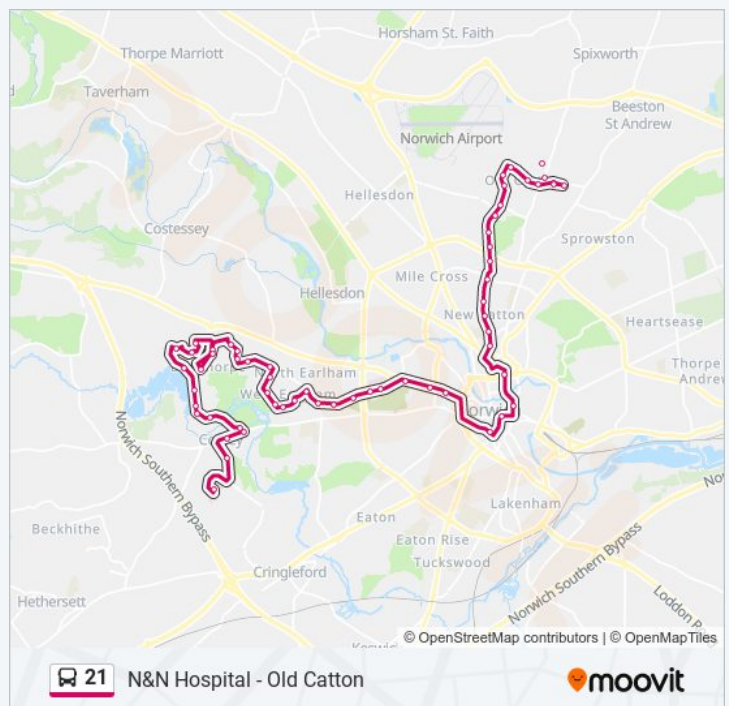

Freshfield Close, West Earlham

Malbrook Road, Norwich

Robson Road, Norwich

Rockingham Road, Norwich

Health Centre, West Earlham

Douglas Haig Road, West Earlham

Cadge Road Shops, Earlham

Gipsy Lane, Earlham

Methodist Church, Norwich

Community Hospital, Norwich

Bowthorpe Road, Norwich

Bowthorpe Road, Norwich

Adelaide Street, Norwich

Tuesday	06:00 - 23:15
Wednesday	06:00 - 23:15
Thursday	06:00 - 23:15
Friday	06:00 - 23:15
Saturday	06:05 - 23:15

### 21 bus info

**Direction:** Old Catton

**Stops:** 57

**Trip Duration:** 75 min

**Line Summary:**

Co-Op, Norwich

Rampant Horse Street, Norwich City Centre

Castle Meadow, Norwich City Centre