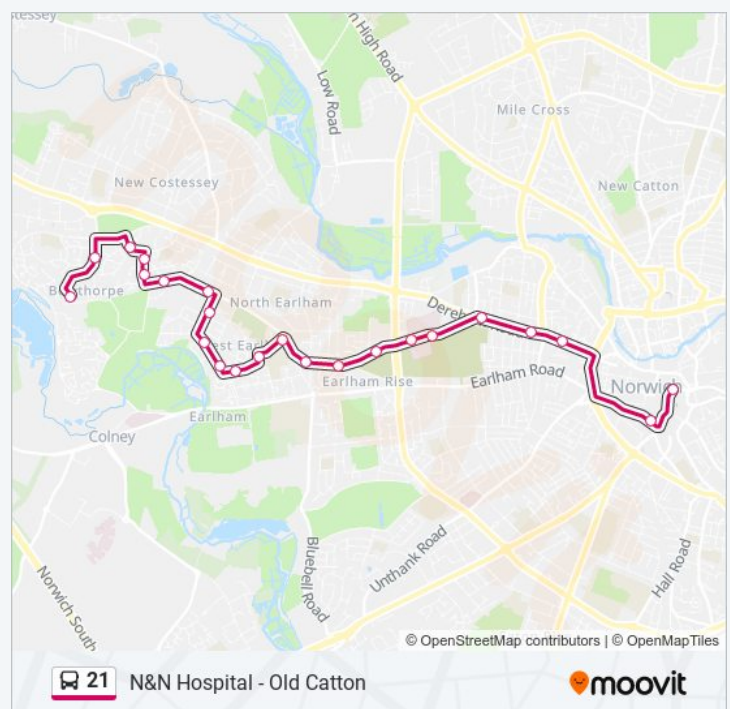

### 21 bus Info

**Direction:** Norfolk & Norwich University Hospital

**Stops:** 56

**Trip Duration:** 75 min

**Line Summary:**

St Philips Road, Norwich  
Bowthorpe Road, Norwich  
Community Hospital, Norwich  
Godric Place, Norwich  
Methodist Church, Norwich  
Gipsy Lane, Earlham  
Cadge Road Shops, Earlham  
Hutchinson Road, West Earlham  
Health Centre, West Earlham  
Rockingham Road, Norwich  
Robson Road, Norwich  
Malbrook Road, Norwich  
Freshfield Close, West Earlham  
Runcton Close, West Earlham  
Reydon Close, Bowthorpe  
Kerville Street, Bowthorpe  
Bus Shelter, Bowthorpe  
Yaxley Way, Bowthorpe  
Swafield Street, Bowthorpe  
Shopping Centre, Bowthorpe  
Swafield Street, Bowthorpe  
Astley Road, Bowthorpe  
The Crofts, Bowthorpe  
Hudson Way, Bowthorpe  
Bendish Way, Bowthorpe  
Bishy Barnebee Way, Bowthorpe  
Bladewater Road, Bowthorpe  
Dow Close, Bowthorpe  
Dodderman Way, Bowthorpe  
Spire Norwich Hospital, Colney  
Old Watton Road, Colney  
Church, Colney  
John Innes Institute, Norwich Research Park

**Direction: Norwich City Centre**

23 stops

[VIEW LINE SCHEDULE](#)

- Shopping Centre, Bowthorpe
- Swafield Street, Bowthorpe
- Yaxley Way, Bowthorpe
- Bus Shelter, Bowthorpe
- Kerville Street, Bowthorpe
- Reydon Close, Bowthorpe
- Runton Close, West Earlham
- Freshfield Close, West Earlham
- Malbrook Road, Norwich
- Robson Road, Norwich
- Rockingham Road, Norwich
- Health Centre, West Earlham
- Douglas Haig Road, West Earlham
- Cadge Road Shops, Earlham
- Gypsy Lane, Earlham
- Methodist Church, Norwich
- Community Hospital, Norwich
- Bowthorpe Road, Norwich
- Bowthorpe Road, Norwich
- Adelaide Street, Norwich
- Co-Op, Norwich
- Rampant Horse Street, Norwich City Centre
- Castle Meadow, Norwich City Centre

**21 bus Info**

**Direction:** Norwich City Centre

**Stops:** 23

**Trip Duration:** 34 min

**Line Summary:**

**Direction: Old Catton**

57 stops

[VIEW LINE SCHEDULE](#)