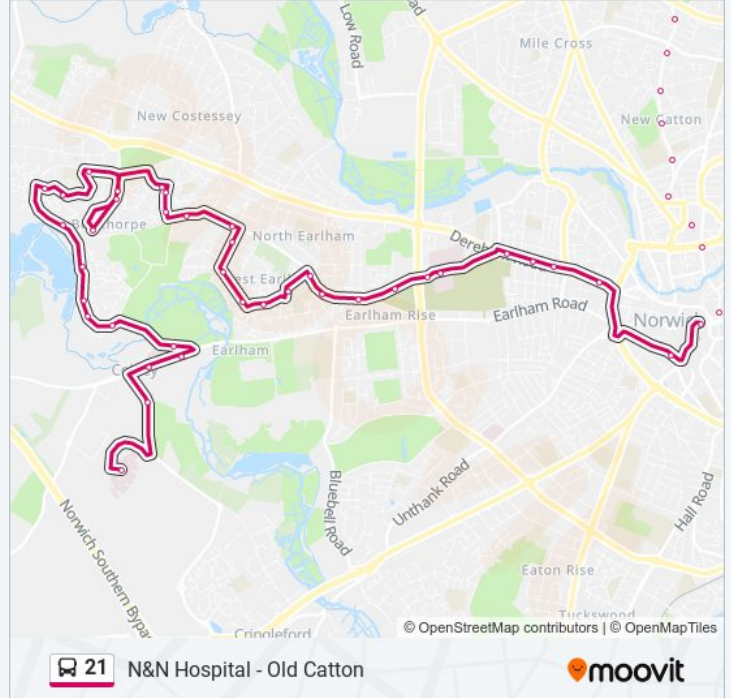

### 21 bus Info

**Direction:** Norfolk & Norwich University Hospital

**Stops:** 56

**Trip Duration:** 75 min

**Line Summary:**

St Philips Road, Norwich  
Bowthorpe Road, Norwich  
Community Hospital, Norwich  
Godric Place, Norwich  
Methodist Church, Norwich  
Gipsy Lane, Earlham  
Cadge Road Shops, Earlham  
Hutchinson Road, West Earlham  
Health Centre, West Earlham  
Rockingham Road, Norwich  
Robson Road, Norwich  
Malbrook Road, Norwich  
Freshfield Close, West Earlham  
Runcton Close, West Earlham  
Reydon Close, Bowthorpe  
Kerville Street, Bowthorpe  
Bus Shelter, Bowthorpe  
Yaxley Way, Bowthorpe  
Swafield Street, Bowthorpe  
Shopping Centre, Bowthorpe  
Swafield Street, Bowthorpe  
Astley Road, Bowthorpe  
The Crofts, Bowthorpe  
Hudson Way, Bowthorpe  
Bendish Way, Bowthorpe  
Bishy Barnebee Way, Bowthorpe  
Bladewater Road, Bowthorpe  
Dow Close, Bowthorpe  
Dodderman Way, Bowthorpe  
Spire Norwich Hospital, Colney  
Old Watton Road, Colney  
Church, Colney  
John Innes Institute, Norwich Research Park

**Direction: Norwich City Centre**

23 stops

[VIEW LINE SCHEDULE](#)

- Shopping Centre, Bowthorpe
- Swafield Street, Bowthorpe
- Yaxley Way, Bowthorpe
- Bus Shelter, Bowthorpe
- Kerville Street, Bowthorpe
- Reydon Close, Bowthorpe
- Runton Close, West Earlham
- Freshfield Close, West Earlham
- Malbrook Road, Norwich
- Robson Road, Norwich
- Rockingham Road, Norwich
- Health Centre, West Earlham
- Douglas Haig Road, West Earlham
- Cadge Road Shops, Earlham
- Gypsy Lane, Earlham
- Methodist Church, Norwich
- Community Hospital, Norwich
- Bowthorpe Road, Norwich
- Bowthorpe Road, Norwich
- Adelaide Street, Norwich
- Co-Op, Norwich
- Rampant Horse Street, Norwich City Centre
- Castle Meadow, Norwich City Centre