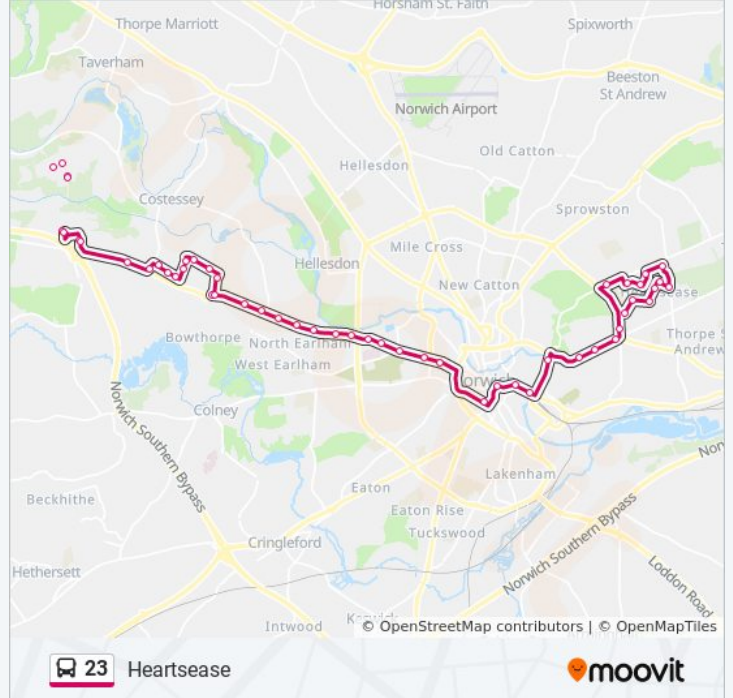

Retail Park, Heartsease

Williamson Close, Heartsease

Purland Road, Heartsease

Towers, Heartsease

Play Area, Heartsease

Racecourse Road, Heartsease

Munnings Road, Heartsease

Springfield Road, Heartsease

Noble Close, Heartsease

Manby Road, Heartsease

Skelton Road, Heartsease

Direction: Longwater Retail Park

47 stops

23 bus Time Schedule

Longwater Retail Park Route Timetable:

Retail Park, Heartsease
Williamson Close, Heartsease
Purland Road, Heartsease
Towers, Heartsease
Play Area, Heartsease
Racecourse Road, Heartsease
Munnings Road, Heartsease
Springfield Road, Heartsease
Noble Close, Heartsease
Manby Road, Heartsease
Skelton Road, Heartsease
Rider Haggard Road, Norwich
Orchard Close, Norwich
The Heartsease, Norwich
Hilary Avenue, Norwich
Vincent Road, Norwich
Gas Hill, Norwich
Ferry Road, Norwich
Prince Of Wales Road, Norwich
Castle Meadow, Norwich City Centre
Rampant Horse Street, Norwich City Centre
Charles Square, Norwich
Adelaide Street, Norwich
St Philips Road, Norwich
Bowthorpe Road, Norwich
Holly Drive, Norwich
Winchcomb Road, Norwich
The Gatehouse, Norwich
Whistlefish Court, Norwich
Cadge Road, Norwich
Aldi, Norwich
Jamieson Place, Norwich

Trip Duration: 66 min

Line Summary:

Gurney Road, New Costessey
Breckland Road, New Costessey
The Linnets, New Costessey
Library, New Costessey
Three Mile Lane, New Costessey
Elm Close, New Costessey
Chestnut Close, New Costessey
Whitegates, New Costessey
Folwell Road, New Costessey
Johnson Close, New Costessey
Longdell Hills, New Costessey
Roundwell Medical Centre, New Costessey
Lord Nelson Drive, New Costessey
Mcdonalds, Longwater Retail Park
Link Road, Longwater Retail Park