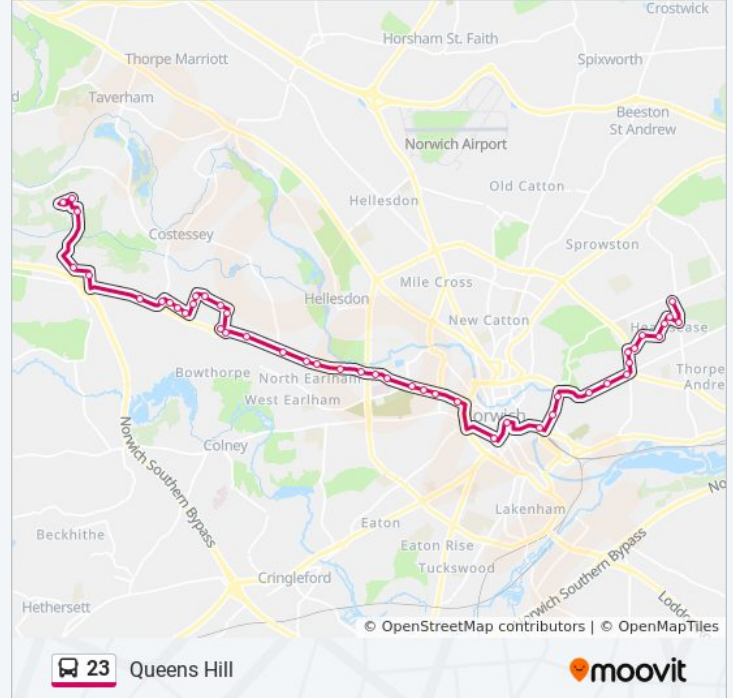

Retail Park, Heartsease

Williamson Close, Heartsease

Purland Road, Heartsease

Towers, Heartsease

Play Area, Heartsease

Racecourse Road, Heartsease

Munnings Road, Heartsease

Springfield Road, Heartsease

Stops: 28

Trip Duration: 45 min

Line Summary:

 [23 bus Line Map](#)

Gurney Road, New Costessey

Norwich Road, New Costessey

Jamieson Place, Norwich

Aldi, Norwich

Chestnut Close, New Costessey

Whitegates, New Costessey

Folwell Road, New Costessey

Johnson Close, New Costessey

Longdell Hills, New Costessey

Roundwell Medical Centre, New Costessey

Lord Nelson Drive, New Costessey

Mcdonalds, Longwater Retail Park

Copper Beach, Longwater Retail Park

Magnolia Way, Queens Hill

Wilderness Road, Queens Hill

Kestral Avenue, Queens Hill

25 bus time schedules and route maps are available in an online PDF at moovitapp.com. Use the [Moovit App](#) to see live bus times, train schedule or subway schedule, and step-by-step directions for all public transit in East Anglia.