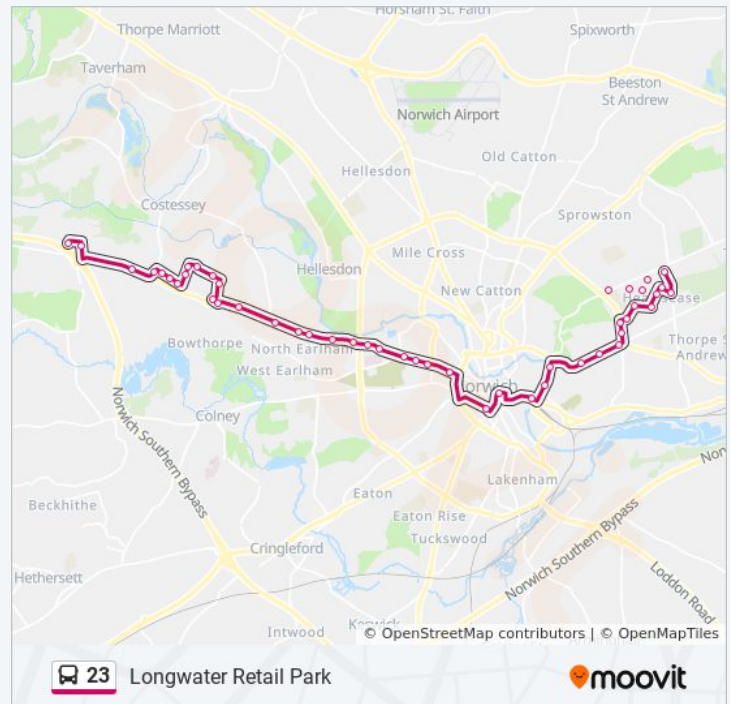

Sunday	09:13 - 21:13
Monday	06:47 - 21:07
Tuesday	06:47 - 21:07
Wednesday	06:47 - 21:07
Thursday	06:47 - 21:07
Friday	06:47 - 21:07
Saturday	07:15 - 21:07

23 bus Info

Direction: Longwater Retail Park

Stops: 47

Trip Duration: 66 min

Line Summary:

Gurney Road, New Costessey
Breckland Road, New Costessey
The Linnets, New Costessey
Library, New Costessey
Three Mile Lane, New Costessey
Elm Close, New Costessey
Chestnut Close, New Costessey
Whitegates, New Costessey
Folwell Road, New Costessey
Johnson Close, New Costessey
Longdell Hills, New Costessey
Roundwell Medical Centre, New Costessey
Lord Nelson Drive, New Costessey
Mcdonalds, Longwater Retail Park
Link Road, Longwater Retail Park

Direction: Norwich City Centre

28 stops

[VIEW LINE SCHEDULE](#)

Link Road, Longwater Retail Park
Longwater Gravel, Longwater Retail Park
Lord Nelson Drive, New Costessey
Roundwell Medical Centre, New Costessey
Longdell Hills, New Costessey
Johnson Close, New Costessey
Folwell Road, New Costessey
Whitegates, New Costessey
Chestnut Close, New Costessey
Elm Close, New Costessey
Three Mile Lane, New Costessey
Library, New Costessey
The Linnets, New Costessey
Breckland Road, New Costessey