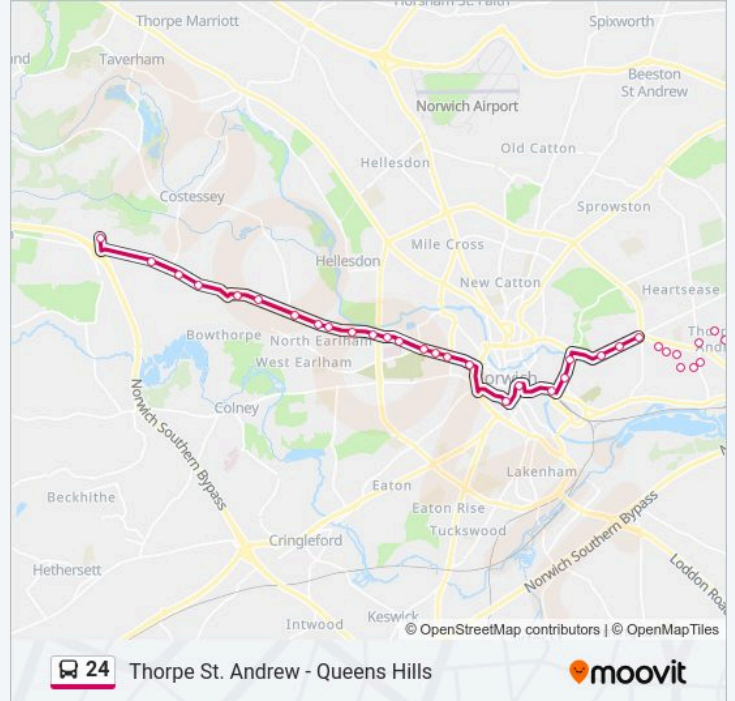

Gurney Road, New Costessey

Breckland Road, New Costessey

Richmond Road, New Costessey

Longwater Lane, New Costessey

Lord Nelson Drive, New Costessey

Mcdonalds, Longwater Retail Park

Direction: Norwich City Centre

21 stops

[VIEW LINE SCHEDULE](#)

Sainsburys, Thorpe St Andrew

Pound Lane Sainsburys, Thorpe St Andrew

Eastern Road, Thorpe St Andrew

Davidson Close, Thorpe St Andrew

Camping Store, Thorpe St Andrew

Acacia Road, Thorpe St Andrew

Thorpe St Andrew Route Timetable:

Sunday	09:59 - 17:59
Monday	05:43 - 18:13
Tuesday	05:43 - 18:13
Wednesday	05:43 - 18:13
Thursday	05:43 - 18:13
Friday	05:43 - 18:13

Magnolia Way, Queens Hill

Saturday

07:28 - 18:13

Thor Road, Thorpe St Andrew

24 bus Info

Direction: Thorpe St Andrew

Stops: 46

Trip Duration: 79 min

Line Summary:

Le Thunder Close, Thorpe St Andrew

Brenda James Close, Thorpe St Andrew