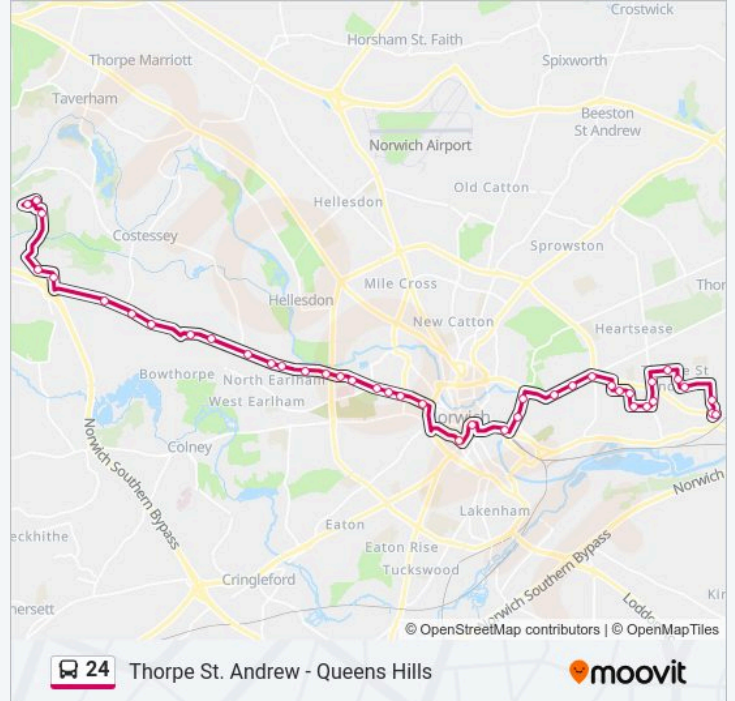

Prince Of Wales Road, Norwich

Castle Meadow, Norwich City Centre

Rampant Horse Street, Norwich City Centre

Charles Square, Norwich

Adelaide Street, Norwich

St Philips Road, Norwich

Bowthorpe Road, Norwich

Holly Drive, Norwich

Winchcomb Road, Norwich

The Gatehouse, Norwich

Whistlefish Court, Norwich

Cadge Road, Norwich

Aldi, Norwich

Jamieson Place, Norwich

Gurney Road, New Costessey

Breckland Road, New Costessey

Richmond Road, New Costessey

Longwater Lane, New Costessey

Lord Nelson Drive, New Costessey

Mcdonalds, Longwater Retail Park

Copper Beach, Longwater Retail Park

Magnolia Way, Queens Hill

Wilderness Road, Queens Hill

Kestral Avenue, Queens Hill

24 Thorpe St. Andrew - Queens Hills

Direction: Thorpe St Andrew

46 stops

[VIEW LINE SCHEDULE](#)

Mcdonalds, Longwater Retail Park

Copper Beach, Longwater Retail Park

Magnolia Way, Queens Hill

Wilderness Road, Queens Hill

Kestral Avenue, Queens Hill

24 bus Time Schedule

Thorpe St Andrew Route Timetable:

Sunday	09:59 - 17:59
Monday	05:43 - 18:13
Tuesday	05:43 - 18:13
Wednesday	05:43 - 18:13
Thursday	05:43 - 18:13
Friday	05:43 - 18:13