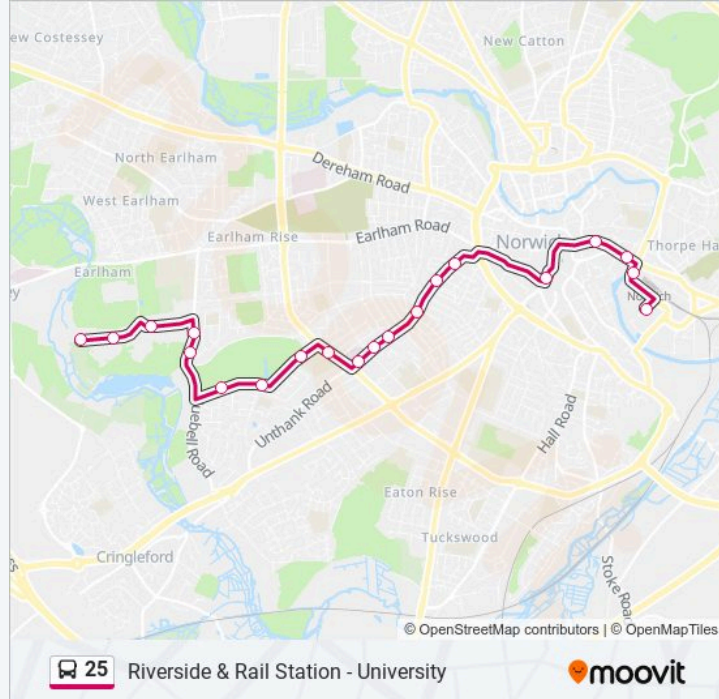

Direction: Norwich

19 stops

[VIEW LINE SCHEDULE](#)

- Annexe, University Of East Anglia
- Admissions Building, University Of East Anglia
- University Drive, University Of East Anglia
- University Entrance, University Of East Anglia
- North Park Avenue, Norwich
- Custance Court, Eaton Park
- Pettus Road, Eaton Park
- Middle School, Eaton Park
- Highland Road, Norwich
- Colman Hospital, Norwich
- Unthank Road, Norwich
- Glebe Road, Norwich
- Gloucester Street, Norwich
- Somerleyton Road, Norwich
- Georgian Townhouse, Norwich
- Red Lion Street, Norwich City Centre
- Prince Of Wales Road, Norwich
- Prince Of Wales Road, Norwich
- Railway Station, Norwich

Direction: Norwich

Stops: 19

Trip Duration: 23 min

Line Summary:

Direction: Riverside

20 stops

[VIEW LINE SCHEDULE](#)

- Annexe, University Of East Anglia
- Admissions Building, University Of East Anglia
- University Drive, University Of East Anglia
- University Entrance, University Of East Anglia
- North Park Avenue, Norwich
- Custance Court, Eaton Park
- Pettus Road, Eaton Park
- Middle School, Eaton Park
- Highland Road, Norwich
- Colman Hospital, Norwich
- Unthank Road, Norwich
- Glebe Road, Norwich
- Gloucester Street, Norwich
- Somerleyton Road, Norwich
- Georgian Townhouse, Norwich
- Red Lion Street, Norwich City Centre
- Prince Of Wales Road, Norwich
- Prince Of Wales Road, Norwich

25 bus Info

Direction: Riverside

Stops: 20

Trip Duration: 39 min

Line Summary:

Riverside Road, Norwich

Morrisons, Riverside

Direction: University Of East Anglia

25 bus Info

Direction: University Of East Anglia

Stops: 23

Trip Duration: 29 min

Line Summary:

North Park Avenue, Norwich

University Entrance, University Of East Anglia

University Drive, University Of East Anglia