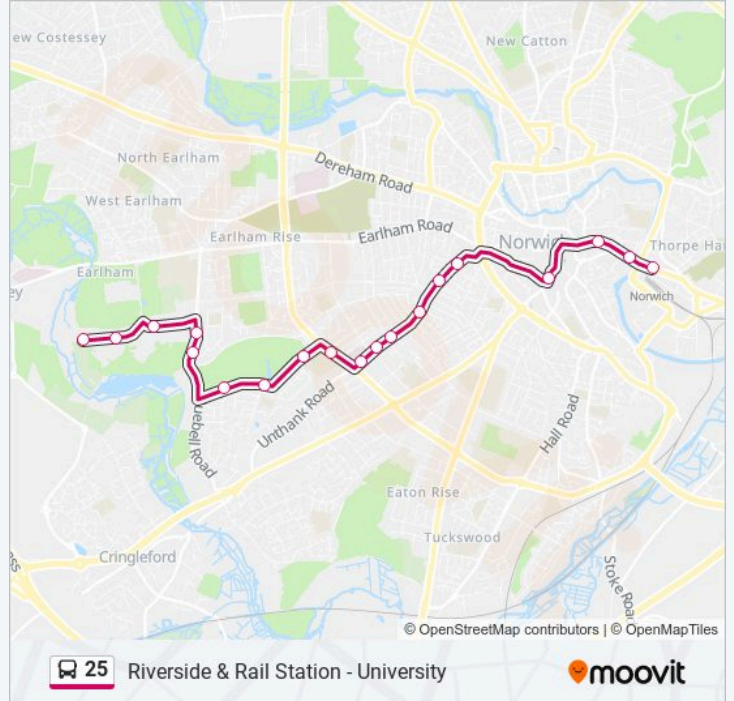

Direction: Norwich

19 stops

[VIEW LINE SCHEDULE](#)

- Annexe, University Of East Anglia
- Admissions Building, University Of East Anglia
- University Drive, University Of East Anglia
- University Entrance, University Of East Anglia
- North Park Avenue, Norwich
- Custance Court, Eaton Park
- Pettus Road, Eaton Park
- Middle School, Eaton Park
- Highland Road, Norwich
- Colman Hospital, Norwich
- Unthank Road, Norwich
- Glebe Road, Norwich
- Gloucester Street, Norwich
- Somerleyton Road, Norwich
- Georgian Townhouse, Norwich
- Red Lion Street, Norwich City Centre
- Prince Of Wales Road, Norwich
- Prince Of Wales Road, Norwich
- Railway Station, Norwich

Direction: Norwich

Stops: 19

Trip Duration: 23 min

Line Summary:

Direction: Riverside

20 stops

[VIEW LINE SCHEDULE](#)

- Annexe, University Of East Anglia
- Admissions Building, University Of East Anglia
- University Drive, University Of East Anglia
- University Entrance, University Of East Anglia
- North Park Avenue, Norwich
- Custance Court, Eaton Park
- Pettus Road, Eaton Park
- Middle School, Eaton Park
- Highland Road, Norwich
- Colman Hospital, Norwich
- Unthank Road, Norwich
- Glebe Road, Norwich
- Gloucester Street, Norwich
- Somerleyton Road, Norwich
- Georgian Townhouse, Norwich
- Red Lion Street, Norwich City Centre
- Prince Of Wales Road, Norwich
- Prince Of Wales Road, Norwich

25 bus Info

Direction: Riverside

Stops: 20

Trip Duration: 39 min

Line Summary:

Riverside Road, Norwich

Morrisons, Riverside

Direction: University Of East Anglia

25 bus Info

Direction: University Of East Anglia

Stops: 23

Trip Duration: 29 min

Line Summary:

North Park Avenue, Norwich

University Entrance, University Of East Anglia

University Drive, University Of East Anglia