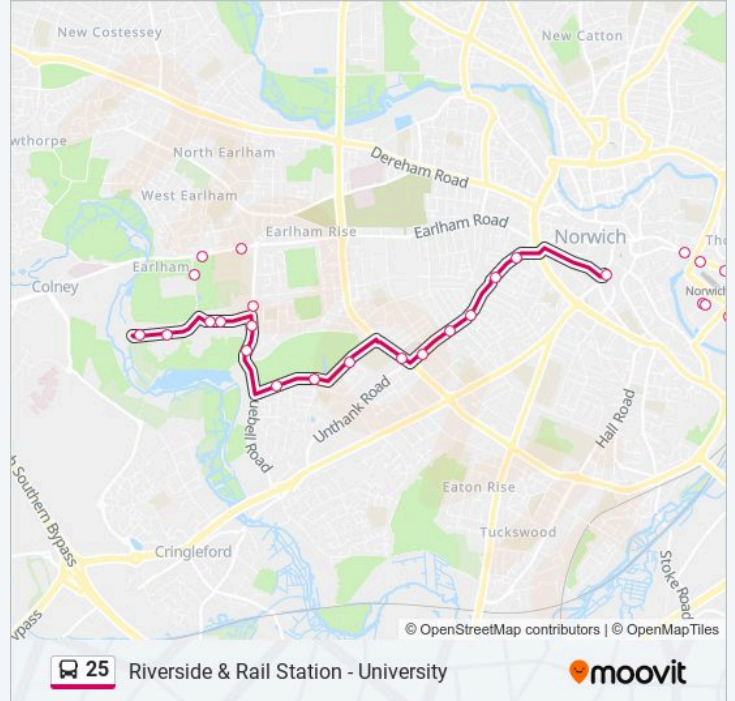

North Park Avenue, Norwich

University Entrance, University Of East Anglia

University Drive, University Of East Anglia

Admissions Building, University Of East Anglia

Annexe, University Of East Anglia

25 bus time schedules and route maps are available in an offline PDF at moovitapp.com. Use the Moovit App to see live bus times, train schedule or subway schedule, and step-by-step directions for all public transit in East Anglia.

© 2024 Moovit - All Rights Reserved