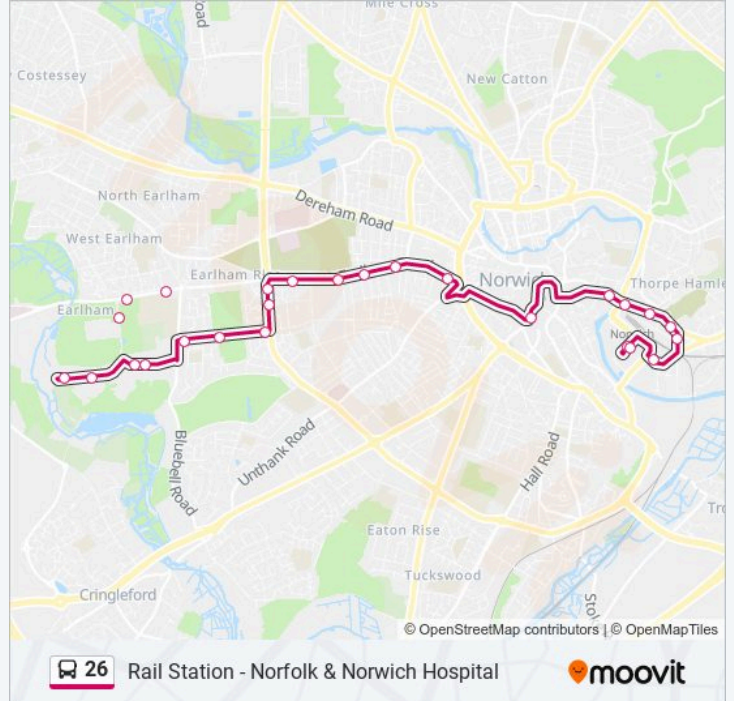

The Avenues, Norwich

University Drive, University Of East Anglia

Admissions Building, University Of East Anglia

Annexe, University Of East Anglia

26 bus time schedules and route maps are available in an offline PDF at moovitapp.com. Use the Moovit App to see live bus times, train schedule or subway schedule, and step-by-step directions for all public transit in East Anglia.

© 2024 Moovit - All Rights Reserved