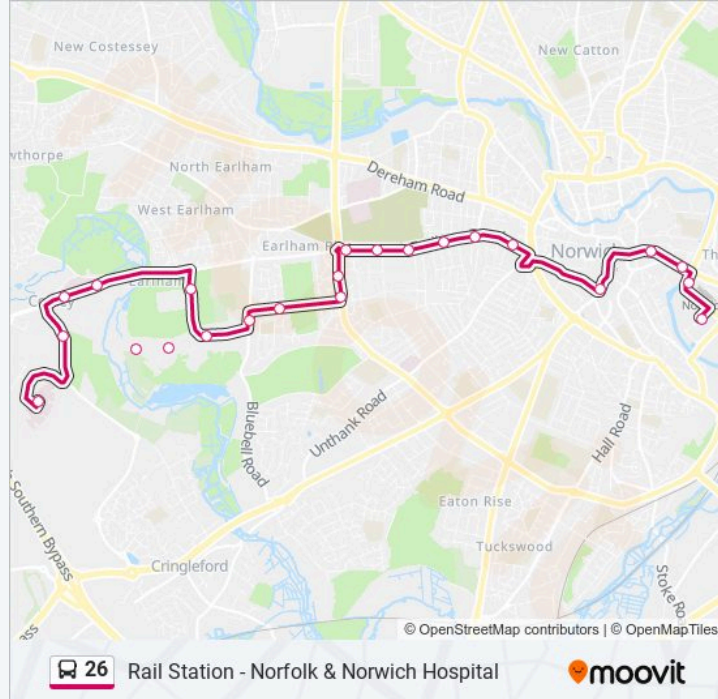

### 26 bus Info

**Direction:** Norwich

**Stops:** 20

**Trip Duration:** 22 min

**Line Summary:**

Prince Of Wales Road, Norwich

Railway Station, Norwich

### 26 bus Info

**Direction:** Riverside

**Stops:** 21

**Trip Duration:** 46 min

**Line Summary:**

Prince Of Wales Road, Norwich

Riverside Road, Norwich

Morrisons, Riverside

### Direction: University Of East Anglia

22 stops

[VIEW LINE SCHEDULE](#)

Morrisons, Riverside

Morrisons, Riverside

Big Yellow Storage, Norwich

Lower Clarence Road, Norwich

Busseys, Norwich

### 26 bus Info

**Direction:** University Of East Anglia

**Stops:** 22

**Trip Duration:** 25 min

**Line Summary:**

The Avenues, Norwich

University Drive, University Of East Anglia

Admissions Building, University Of East Anglia