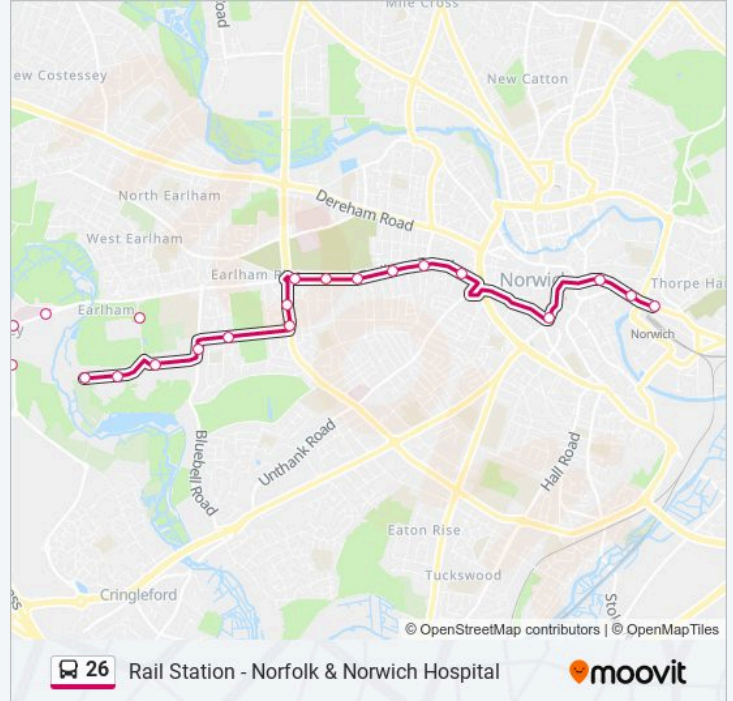

### 26 bus Info

**Direction:** Norwich

**Stops:** 20

**Trip Duration:** 22 min

**Line Summary:**

Prince Of Wales Road, Norwich

Railway Station, Norwich

### Direction: Riverside

21 stops

[VIEW LINE SCHEDULE](#)

Forecourt, Norfolk & Norwich University Hospital

John Innes Institute, Norwich Research Park

Church, Colney

Old Watton Road, Colney

Enterprise Centre, University Of East Anglia

### 26 bus Info

**Direction:** University Of East Anglia

**Stops:** 22

**Trip Duration:** 25 min

**Line Summary:**

The Avenues, Norwich

University Drive, University Of East Anglia

Admissions Building, University Of East Anglia