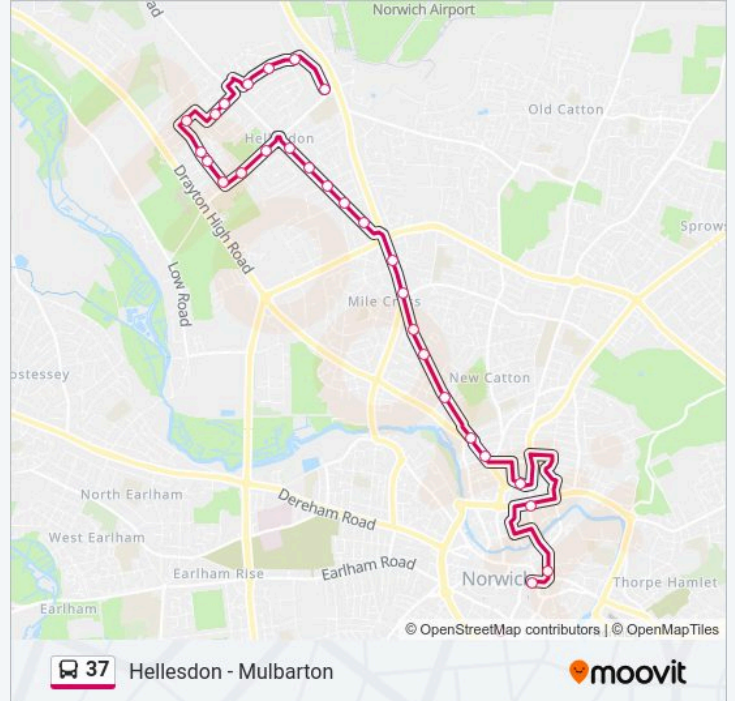

Direction: Norwich City Centre

Stops: 29

Trip Duration: 31 min

Line Summary:

Mecca Bingo, Norwich

Half Mile Road, Norwich

Penn Grove, Norwich

Drayton Road, Norwich

Wingfield Road, Norwich

Edward Street, Norwich

Anglia Square, Norwich

Upper King Street, Norwich

Castle Meadow, Norwich City Centre

St Stephens Street, Norwich City Centre

37 bus time schedules and route maps are available in an offline PDF at moovitapp.com. Use the Moovit App to see live bus times, train schedule or subway schedule, and step-by-step directions for all public transit in East Anglia.

© 2024 Moovit - All Rights Reserved