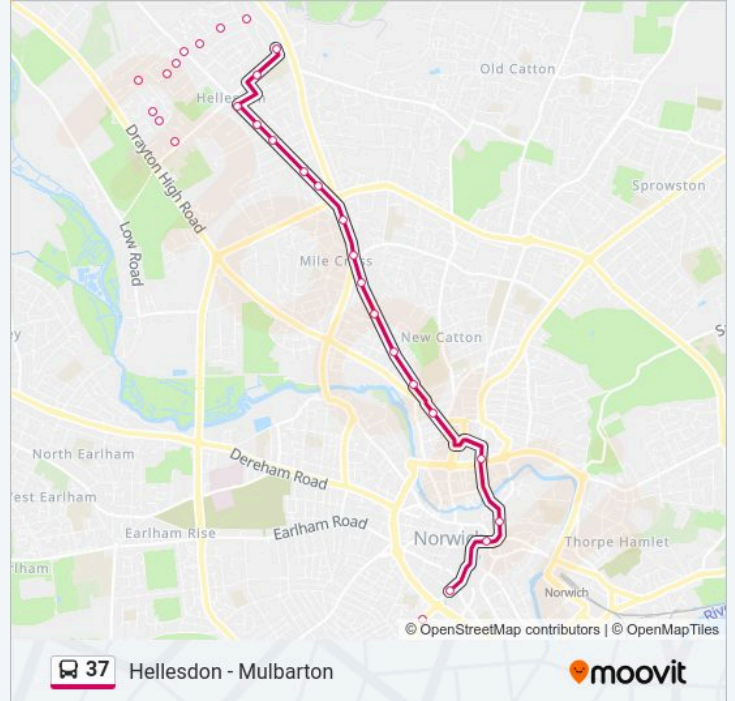

Half Mile Road, Norwich

Mecca Bingo, Norwich

Mile Cross Road, Mile Cross

The Boundary, Mile Cross

Merchant Way, Hellesdon

Heather Avenue, Hellesdon

Hastings Avenue, Hellesdon

Berkley Close, Hellesdon

Bernham Road, Hellesdon

Plantation Road, Hellesdon

Park Way, Hellesdon

Coppice Avenue, Hellesdon

Woodland Road Stores, Hellesdon

Direction: Mulbarton

47 stops

[VIEW LINE SCHEDULE](#)