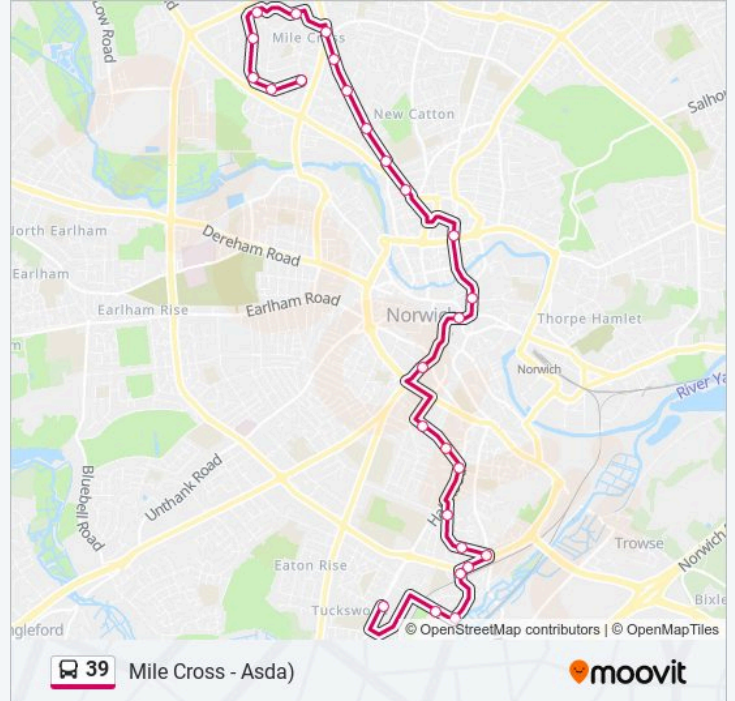

Direction: Mile Cross

27 stops

[VIEW LINE SCHEDULE](#)

- Robin Hood Road, Tuckswood
- Coleburn Road, Lakenham
- Manthorpe Close, Lakenham
- Mansfield Lane, Lakenham
- Coke Road, Lakenham
- Long John Hill, Lakenham
- Cavell Road, Norwich
- Keyes Road, Norwich
- Southwell Road, Norwich
- Mill Close, Norwich
- Langham Close, Norwich
- St Stephens Street, Norwich City Centre
- Castle Meadow, Norwich City Centre
- Tombland, Norwich
- Anglia Square, Norwich
- Wingfield Road, Norwich
- Drayton Road, Norwich
- Penn Grove, Norwich
- Half Mile Road, Norwich
- Mecca Bingo, Norwich
- Mile Cross Road, Mile Cross

39 bus Info

Direction: Mile Cross

Stops: 27

Trip Duration: 39 min

Line Summary:

Rye Avenue, Mile Cross

Bowers Avenue, Mile Cross

Lefroy Road, Mile Cross

Bowers Close, Mile Cross

Soleme Road, Mile Cross

Oxnead Road, Mile Cross

Direction: Tuckswold

27 stops

[VIEW LINE SCHEDULE](#)

Rye Avenue, Mile Cross

Bowers Avenue, Mile Cross

39 bus Info

Direction: Tuckswold

Stops: 27

Trip Duration: 43 min

Line Summary:

Mill Close, Norwich

Hatton Road, Norwich

Keyes Road, Norwich