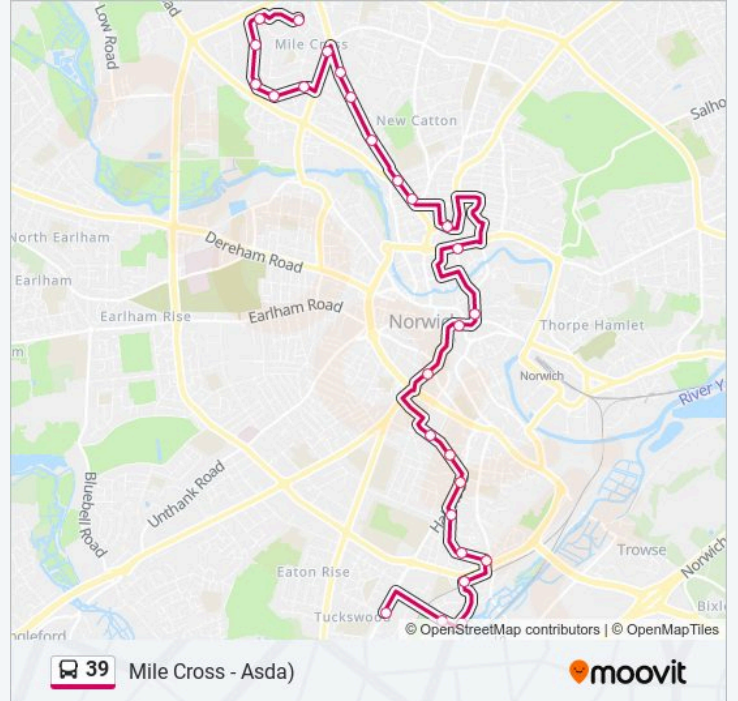

39 bus Info

Direction: Mile Cross

Stops: 27

Trip Duration: 39 min

Line Summary:

Rye Avenue, Mile Cross

Bowers Avenue, Mile Cross

Lefroy Road, Mile Cross

Bowers Close, Mile Cross

Soleme Road, Mile Cross

Oxnead Road, Mile Cross

Direction: Tuckswold

27 stops

[VIEW LINE SCHEDULE](#)

Rye Avenue, Mile Cross

Bowers Avenue, Mile Cross

39 bus Info

Direction: Tuckswold

Stops: 27

Trip Duration: 43 min

Line Summary:

Mill Close, Norwich

Hatton Road, Norwich

Keyes Road, Norwich

Cavell Road, Norwich

Long John Hill, Lakenham

Mansfield Lane, Lakenham

Manthorpe Close, Lakenham

Colburn Road, Lakenham

Robin Hood Road, Tuckswood

39 bus time schedules and route maps are available in an offline PDF at moovitapp.com. Use the Moovit App to see live bus times, train schedule or subway schedule, and step-by-step directions for all public transit in East Anglia.