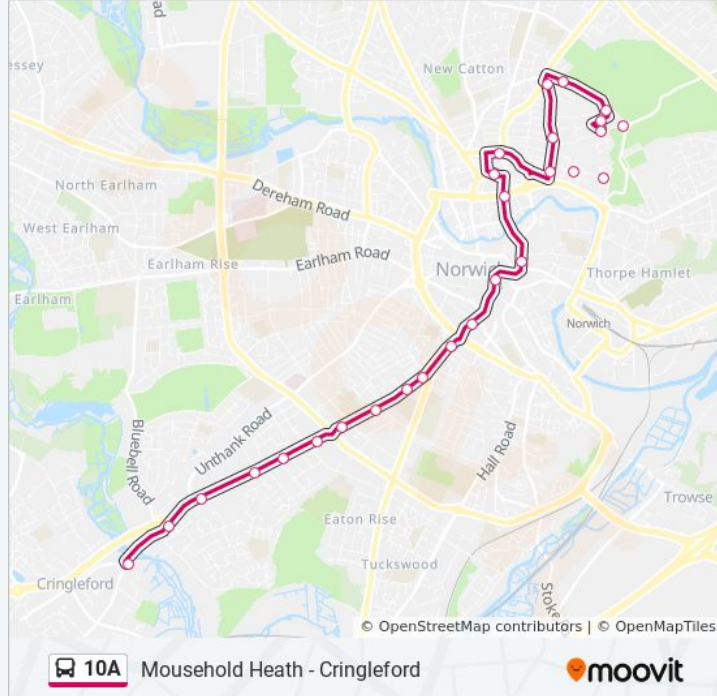

10A bus Info

Direction: Cringleford

Stops: 27

Trip Duration: 35 min

Line Summary:

Branksome Road, Norwich

Judges Walk, Norwich

Elveden Close, Norwich

The Cellarhouse, Eaton

The Loke, Cringleford

Direction: Norwich

37 stops

[VIEW LINE SCHEDULE](#)

The Loke, Cringleford

Oakfields Road, Cringleford

Post Office, Cringleford

Slip Road, Eaton

Elveden Close, Norwich

Judges Walk, Norwich

Branksome Road, Norwich

Leopold Road, Norwich

Lime Tree Road, Norwich

Albemarle Road, Norwich

10A bus Time Schedule

Stops: 37

Trip Duration: 42 min

Line Summary:

Town Close Road, Norwich

Eagle Walk, Norwich

Brunswick Road, Norwich

St Stephens Square, Norwich

St Stephens Street, Norwich City Centre