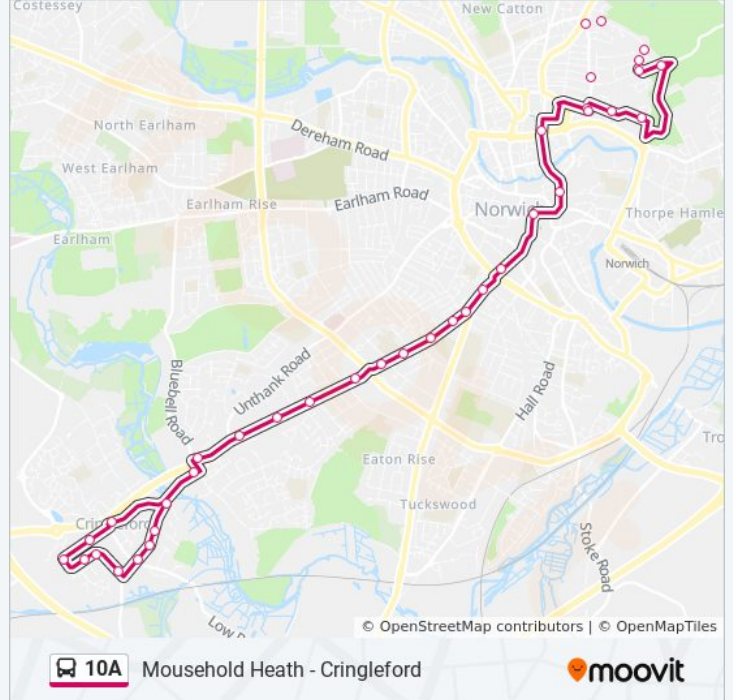

Slip Road, Eaton

Elveden Close, Norwich

Judges Walk, Norwich

Branksome Road, Norwich

Leopold Road, Norwich

Lime Tree Road, Norwich

Albemarle Road, Norwich

10A bus Time Schedule

Stops: 37

Trip Duration: 42 min

Line Summary:

Town Close Road, Norwich

Eagle Walk, Norwich

Brunswick Road, Norwich

St Stephens Square, Norwich

St Stephens Street, Norwich City Centre

Lavengro Road, Norwich

Gertrude Road, Norwich

Violet Road, Norwich

Bellingham Court, Norwich

Knowsley Road, Norwich

Silver Street, Norwich

10A bus time schedules and route maps are available in an offline PDF at moovitapp.com. Use the [Moovit App](#) to see live bus times, train schedule or subway schedule, and step-by-step directions for all public transit in East Anglia.