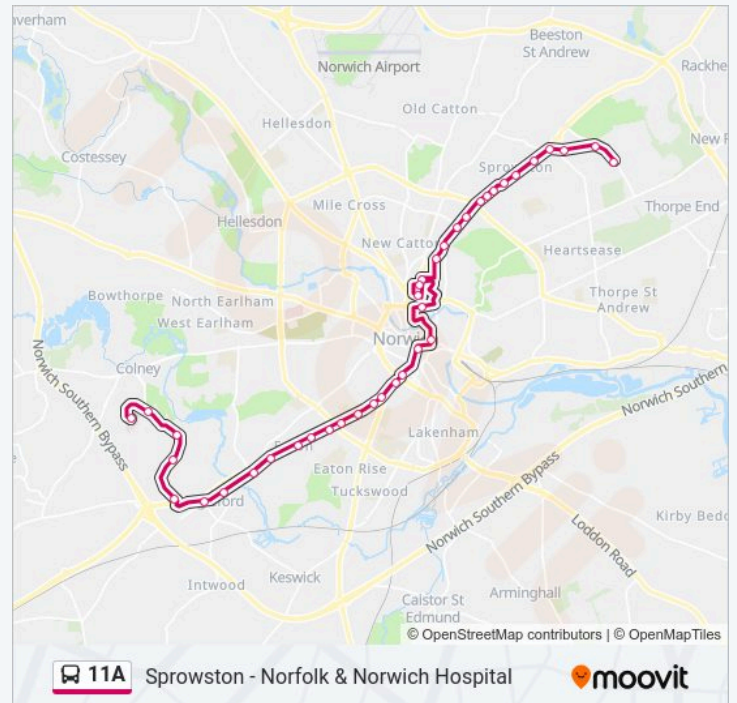

Saturday

05:18 - 18:55

11A bus Info

Direction: Norfolk & Norwich University Hospital

Stops: 38

Trip Duration: 55 min

Line Summary:

Direction: Sprowston

56 stops

[VIEW LINE SCHEDULE](#)

- Cross, Wymondham
- Kimberley Street, Wymondham
- Orchard Way, Wymondham
- Vimy Ridge, Wymondham
- Garage, Wymondham
- Oakwood Drive, Wymondham
- Waitrose, Wymondham
- Tuttles Lane, Wymondham
- Spinks Lane, Wymondham
- Albini Way, Wymondham
- Elm Farm Business Park, Wymondham
- Park Farm Hotel & Leisure, Hethersett (B1172)
- St Davids Road, Hethersett (Village)
- The Crescent, Hethersett (Village)
- Flint House Gardens, Hethersett (Village)
- Meadow Close, Hethersett (Village)
- Cromwell Close, Hethersett (Village)
- Lynch Green, Hethersett (Village)
- Co-Op, Hethersett (Village)
- No 29, Hethersett (Village)
- Sadler Grove, Hethersett (Village)
- Forecourt, Norfolk & Norwich University Hospital
- Colney Lane, Norfolk & Norwich University Hospital
- Cringleford Heights, Cringleford
- Cavell Court, Cringleford
- Interchange, Cringleford
- Church Of St Peter, Cringleford

11A bus Info

Direction: Sprowston

Stops: 56

Trip Duration: 57 min

Line Summary:

The Red Lion, Eaton

Slip Road, Eaton

Elveden Close, Norwich