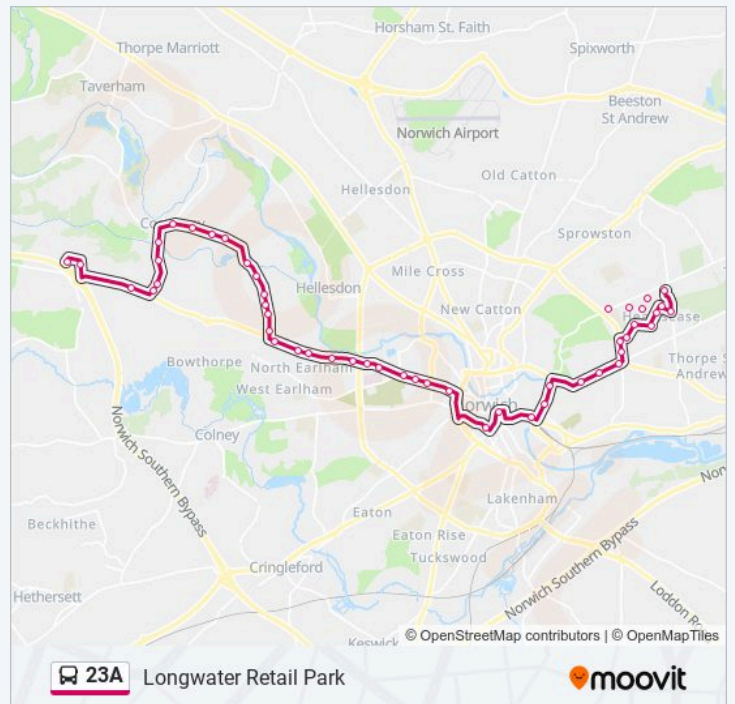

Wednesday

06:12 - 18:20

Thursday

06:12 - 18:20

Friday

06:12 - 18:20

Saturday

06:12 - 18:18

23A bus Info

Direction: Longwater Retail Park

Stops: 49

Trip Duration: 68 min

Line Summary:

Sunny Grove, New Costessey

The Crown, New Costessey

Kabin Road, New Costessey