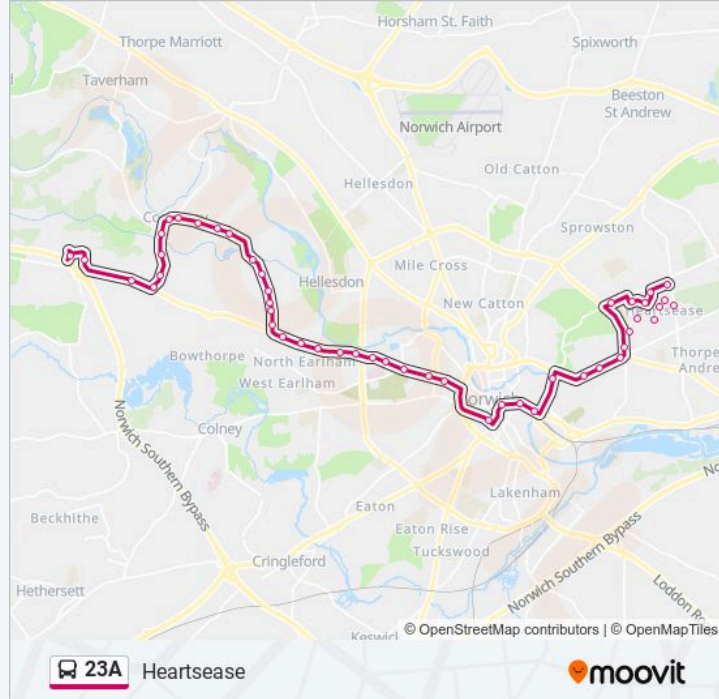

23A bus Info

Direction: Heartsease

Stops: 48

Trip Duration: 63 min

Line Summary:

Whistlefish Court, Norwich

The Gatehouse, Norwich

Winchcomb Road, Norwich

Gas Hill, Norwich

Vincent Road, Norwich

Hilary Avenue, Norwich

The Heartsease, Norwich

Orchard Close, Norwich

Retail Park, Heartsease

Williamson Close, Heartsease

Purland Road, Heartsease

Towers, Heartsease

Play Area, Heartsease

Racecourse Road, Heartsease

Munnings Road, Heartsease

Springfield Road, Heartsease

Noble Close, Heartsease

Manby Road, Heartsease

Skelton Road, Heartsease

Direction: Longwater Retail Park

49 stops

[VIEW LINE SCHEDULE](#)

Retail Park, Heartsease

Williamson Close, Heartsease

23A bus Time Schedule

Longwater Retail Park Route Timetable:

Sunday	08:38 - 17:43
Monday	06:12 - 18:20
Tuesday	06:12 - 18:20