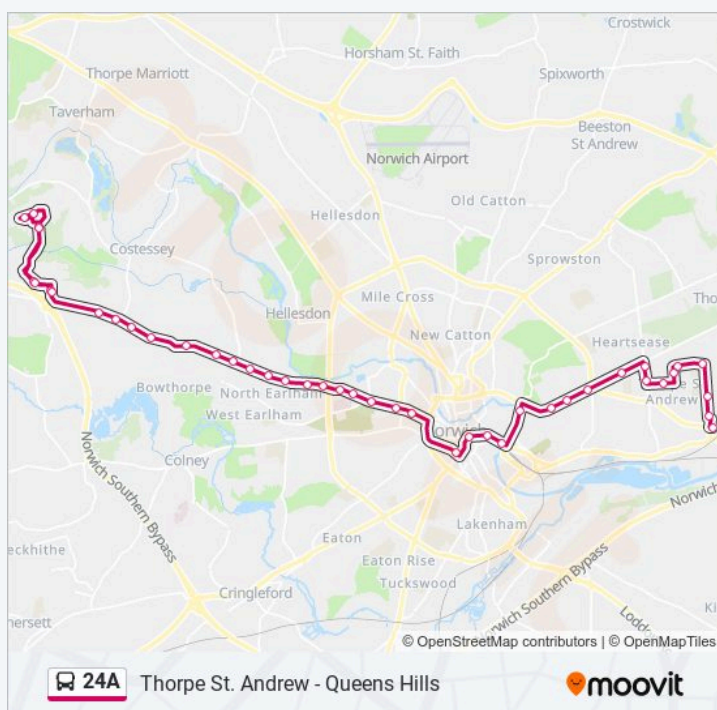

Prince Of Wales Road, Norwich

Gas Hill, Norwich

Vincent Road, Norwich

Hilary Avenue, Norwich

The Heartsease, Norwich

Tuesday 06:50 - 17:42

Wednesday 06:50 - 17:42

Thursday 06:50 - 17:42

Friday 06:50 - 17:42

Saturday 06:58 - 17:34

### 24A bus Info

**Direction:** Thorpe St Andrew

**Stops:** 43

**Trip Duration:** 77 min

**Line Summary:**

Aerodrome Road, Heartsease

Beechwood Drive, Thorpe St Andrew

Post Office, Thorpe St Andrew

Acacia Road, Thorpe St Andrew

Belmore Road, Thorpe St Andrew

Frost Close, Thorpe St Andrew

Pound Lane, Thorpe St Andrew

Laundry Lane, Thorpe St Andrew

Eastern Road, Thorpe St Andrew

Sainsburys, Thorpe St Andrew