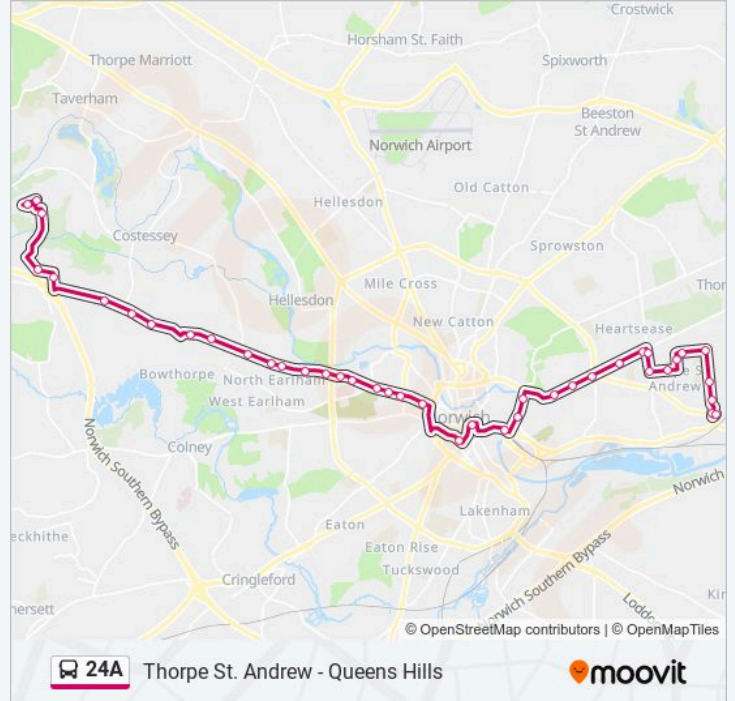

Hilary Avenue, Norwich

Vincent Road, Norwich

Gas Hill, Norwich

Ferry Road, Norwich

Prince Of Wales Road, Norwich

Castle Meadow, Norwich City Centre

Rampant Horse Street, Norwich City Centre

Charles Square, Norwich

Adelaide Street, Norwich

St Philips Road, Norwich

Bowthorpe Road, Norwich

Holly Drive, Norwich

Winchcomb Road, Norwich

The Gatehouse, Norwich

Whistlefish Court, Norwich

Cadge Road, Norwich

Aldi, Norwich

Jamieson Place, Norwich

Gurney Road, New Costessey

Breckland Road, New Costessey

Richmond Road, New Costessey

Longwater Lane, New Costessey

Lord Nelson Drive, New Costessey

Mcdonalds, Longwater Retail Park

Copper Beach, Longwater Retail Park

Magnolia Way, Queens Hill

Wilderness Road, Queens Hill

Kestral Avenue, Queens Hill

Thorpe St. Andrew - Queens Hills

Direction: Thorpe St Andrew

43 stops

[VIEW LINE SCHEDULE](#)

Mcdonalds, Longwater Retail Park

24A bus Time Schedule

Thorpe St Andrew Route Timetable:

Sunday	Not Operational
Monday	06:50 - 17:42