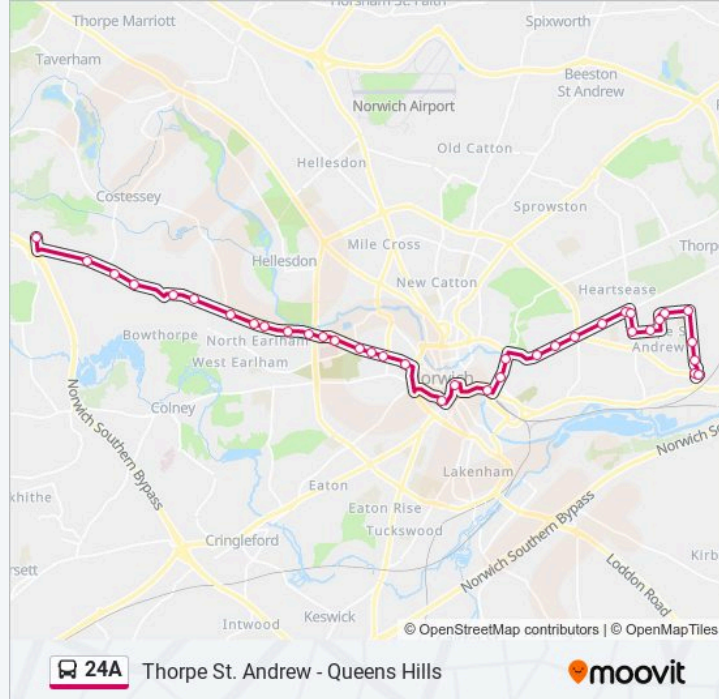

**24A bus Info**

**Direction:** Longwater Retail Park

**Stops:** 37

**Trip Duration:** 67 min

**Line Summary:**

Adelaide Street, Norwich

St Philips Road, Norwich

Bowthorpe Road, Norwich

Holly Drive, Norwich

Winchcomb Road, Norwich

The Gatehouse, Norwich

Whistlefish Court, Norwich

Cadge Road, Norwich

Aldi, Norwich

Jamieson Place, Norwich

Gurney Road, New Costessey

Breckland Road, New Costessey

Richmond Road, New Costessey

Longwater Lane, New Costessey

Lord Nelson Drive, New Costessey

Mcdonalds, Longwater Retail Park

**Direction: Queens Hill**

41 stops

[VIEW LINE SCHEDULE](#)

### 24A bus Info

**Direction:** Thorpe St Andrew

**Stops:** 43

**Trip Duration:** 77 min

**Line Summary:**

Aerodrome Road, Heartsease

Beechwood Drive, Thorpe St Andrew

Post Office, Thorpe St Andrew