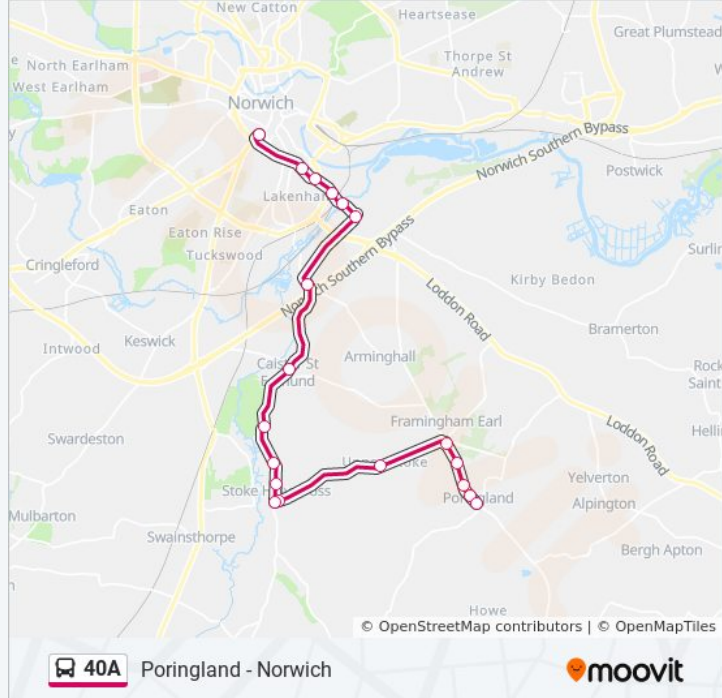

Kings Lane, Norwich

Sentinel House, Norwich

St Stephens Street, Norwich City Centre

Direction: Poringland

27 stops

[VIEW LINE SCHEDULE](#)

St Stephens Street, Norwich City Centre

Corton Road, Norwich

King Street, Norwich

Europa Way, Norwich

May Gurney Depot, Trowse

Primary School, Trowse

White Horse Lane, Bixley

Markshall Lane, Caistor St Edmund

Chandler Road, Caistor St Edmund

Old School, Stoke Holy Cross

40A bus Info

Direction: Poringland

Stops: 27

Trip Duration: 24 min

Line Summary:

Church, Poringland

Crematory, Poringland

Uppgate, Poringland

Burgate Lane, Poringland

St Annes Road, Poringland

All Saints Road, Poringland

Fitzgerald Road, Poringland

Rectory Lane, Poringland

Church, Poringland

40A bus time schedules and route maps are available in an offline PDF at moovitapp.com. Use the [Moovit App](#) to see live bus times, train schedule or subway schedule, and step-by-step directions for all public transit in East Anglia.