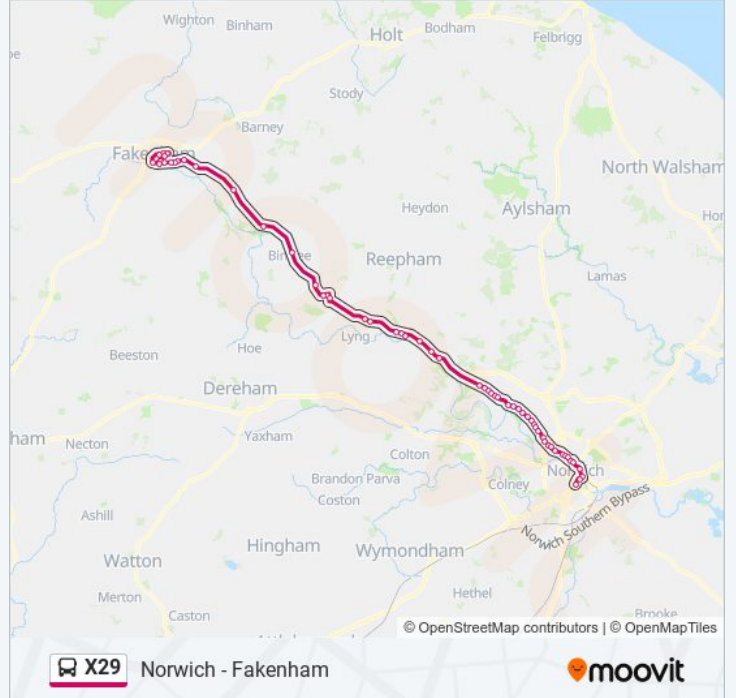

X29 bus Info

Direction: Fakenham

Stops: 58

Trip Duration: 79 min

Line Summary:

Budgens, Drayton
Seton Road, Taverham
Windsor Chase, Taverham
Roedich Drive, Taverham
Sandy Lane, Taverham
Lloyd Road, Taverham
Beech Avenue, Taverham
The Street, Attlebridge
Fakenham Road, Morton on the Hill
Norwich Road, Weston Longville
Porters Lane, Lenwade
Bus Shelter, Lenwade
Morse Close, Lenwade
Lyng Turn, Sparham
Church Lane, Sparham
Hall Road, Bawdeswell
Blackhorse Meadow, Bawdeswell
School, Bawdeswell
Chapel Road, Foxley
Foulsham Road, Bintree
Post Office, Guist
Bridge Road, Stibbard
Waterfowl Park, Pensthorpe
William Road, Fakenham
Warren Avenue, Fakenham
Smiths Lane, Fakenham
Heath Rise, Fakenham
Fayregreen, Fakenham
Aldi, Fakenham
Lancaster Avenue, Fakenham
Tower Court, Fakenham
Lidl, Fakenham
Whitelands, Fakenham

Henry Iv, Fakenham

Lancaster Avenue, Fakenham

Oak Street, Fakenham

Direction: Norwich City Centre

59 stops

[VIEW LINE SCHEDULE](#)

Oak Street, Fakenham

Lancaster Avenue, Fakenham

Beech Avenue, Taverham

Woodside Close, Taverham

Sandy Lane, Taverham

Roedich Drive, Taverham

Windsor Chase, Taverham

Seton Road, Taverham

Budgens, Drayton

The Cock, Drayton