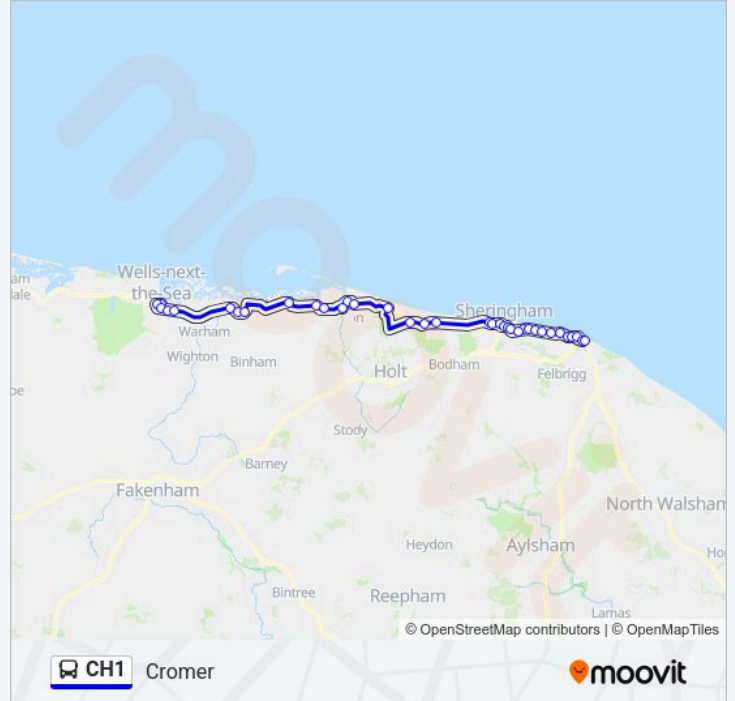

Use the Moovit App to find the closest CH1 bus station near you and find out when is the next CH1 bus arriving.

Direction: Wells-Next-The-Sea

35 stops

[VIEW LINE SCHEDULE](#)

- Travel Hub, Cromer
- Canada Road, Cromer
- Westcliff Avenue, Cromer
- Clifton Park, Cromer
- Wyndham Park, East Runton
- Stores, East Runton
- Woodhill Park, East Runton
- Golf Close, West Runton
- Post Office, West Runton
- Church Close, West Runton
- Beeston Hall, Beeston Regis
- Britons Lane, Beeston Regis
- Brook Road, Sheringham
- Anchor Close, Sheringham
- Tesco, Sheringham
- Railway Approach, Sheringham
- Golf Club, Sheringham
- Splash Leisure Centre, Sheringham
- Church, Weybourne
- Weynor Gardens, Kelling
- Cross, Kelling

Direction: Wells-Next-The-Sea

Stops: 35

Trip Duration: 63 min

Line Summary:

Cross Street, Salthouse

Norfolk Wildlife Trust, Cley Next the Sea

Beach Road, Cley Next the Sea

Delicatessen, Cley Next the Sea

Stops: 36

Trip Duration: 64 min

Line Summary:

Cross, Kelling

Weynor Gardens, Kelling

Church, Weybourne

Splash Leisure Centre, Sheringham

Golf Club, Sheringham

Golf Close, West Runton

Woodhill Park, East Runton

Stores, East Runton

Wyndham Park, East Runton

Clifton Park, Cromer

Westcliff Avenue, Cromer

Canada Road, Cromer

Travel Hub, Cromer