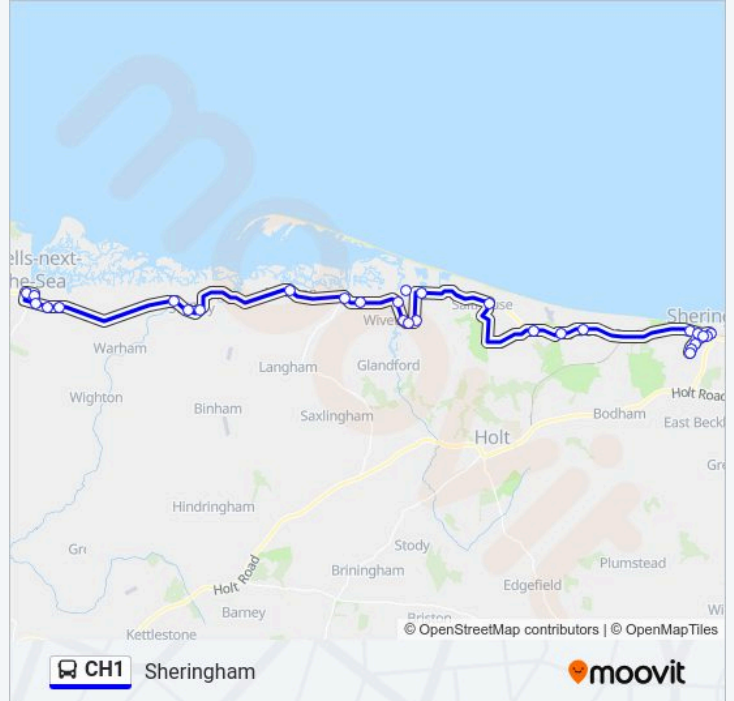

Direction: Wells-Next-The-Sea

Stops: 35

Trip Duration: 63 min

Line Summary:

Cross Street, Salthouse

Norfolk Wildlife Trust, Cley Next the Sea

Beach Road, Cley Next the Sea

Delicatessen, Cley Next the Sea

Delicatessen, Cley Next the Sea

Beach Road, Cley Next the Sea

Three Swallows, Cley Next the Sea

Newgate Farm, Cley Next the Sea

CH1 bus Time Schedule

Sheringham Route Timetable:

Monday	07:28-14:05
Tuesday	07:28-14:05
Wednesday	07:28-14:05
Thursday	07:28-14:05
Friday	07:28-14:05
Saturday	14:05
Sunday	Not Operational

CH1 bus Info

Direction: Sheringham

Stops: 29

Trip Duration: 44 min

Line Summary:

Old Womans Lane, Cley Next the Sea
 Norfolk Wildlife Trust, Cley Next the Sea
 Cross Street, Salthouse
 Cross, Kelling
 Weynor Gardens, Kelling
 Church, Weybourne
 Splash Leisure Centre, Sheringham
 Golf Club, Sheringham
 Railway Approach, Sheringham
 Cromer Road, Sheringham
 Abbey Road, Sheringham
 Greenlands Way, Sheringham
 High School, Sheringham
 High School, Sheringham

Direction: Cromer

36 stops

[VIEW LINE SCHEDULE](#)

The Buttlands, Wells-Next-The-Sea
 Park Road, Wells-Next-The-Sea
 Church Plain, Wells-Next-The-Sea
 Grove Road, Wells-Next-The-Sea
 Light Railway, Wells-Next-The-Sea
 Greenway, Stiffkey
 Stores, Stiffkey
 Camping Hill, Stiffkey
 The Street, Morston
 Bus Shelter, Blakeney
 Church, Blakeney
 Delicatessen, Cley Next the Sea
 Beach Road, Cley Next the Sea
 Norfolk Wildlife Trust, Cley Next the Sea
 Cross Street, Salthouse