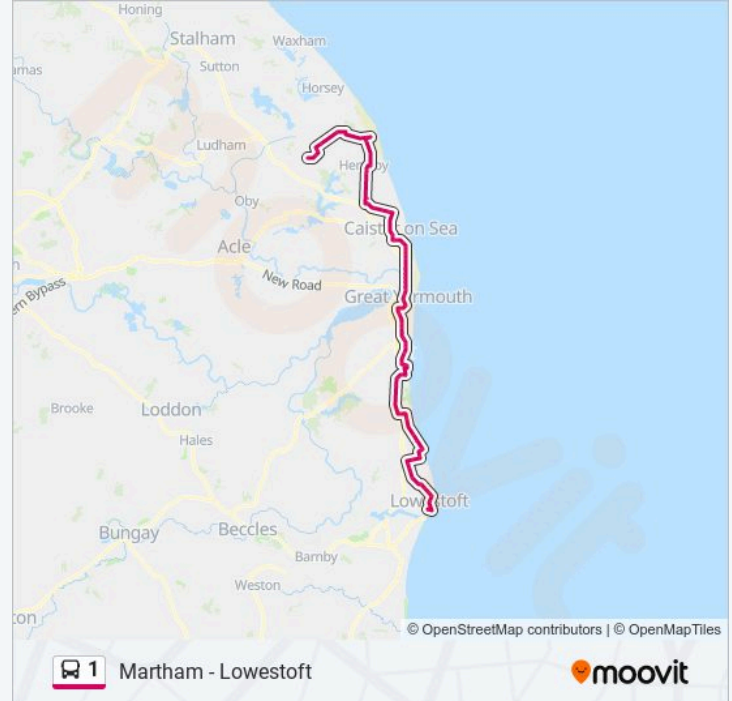

St Marys Lane, Great Yarmouth

Gordon Road, Great Yarmouth

Rumbold Arms, Great Yarmouth

Waveney Road, Great Yarmouth

Alpha Road, Gorleston

Ferry Side, Gorleston

Addison Road, Gorleston

Trafalgar Road, Gorleston

School Lane, Gorleston

Town Centre, Gorleston

The Tramway, Gorleston

Police Station, Gorleston

Springfield Road, Gorleston

Avondale Road, Gorleston

Clarence Road, Gorleston

Youell Avenue, Gorleston