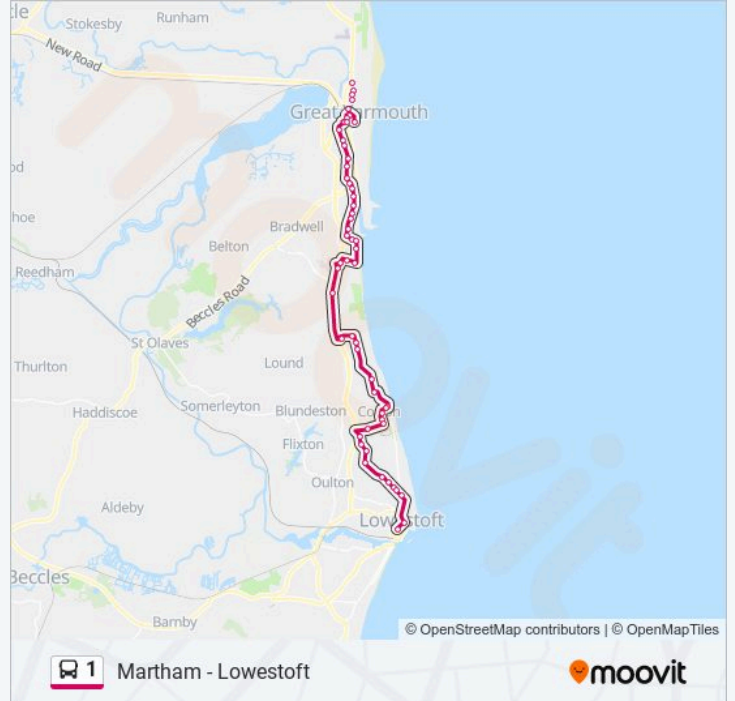

### Direction: Great Yarmouth

56 stops

[VIEW LINE SCHEDULE](#)

Bus Station, Lowestoft  
Old Nelson Street, Lowestoft  
Belle Vue Park, Gunton  
Station Road, Gunton  
Denes High School, Gunton  
St Peter's Avenue, Gunton  
Hollingsworth Road, Gunton  
Foxburrow, Gunton  
Tesco, Pleasurewood Hills  
Gunton Hall, Pleasurewood Hills  
Blundeston Road, Pleasurewood Hills  
Old Lane, Corton  
Station Road, Corton  
Station Road, Corton  
Post Office, Corton  
Playing Field, Corton  
Waterside Park, Corton  
Coast Road, Corton  
Broadland Sands, Corton  
Potters Resort, Hopton-On-Sea  
Manor Gardens, Hopton-On-Sea

### 1 bus Info

**Direction:** Great Yarmouth

**Stops:** 56

**Trip Duration:** 50 min

**Line Summary:**

The Turnstone, Hopton-On-Sea  
Station Road, Hopton-On-Sea  
Sidegate Road, Gorleston  
Bus Shelter, James Paget Hospital  
James Paget Hospital, Gorleston  
Leman Road, Gorleston  
Youell Avenue, Gorleston  
Play Area, Gorleston  
Marine Parade, Gorleston  
Westbound, Gorleston  
Springfield Road, Gorleston  
Keppel Rd, Gorleston  
The Tramway, Gorleston  
Town Centre, Gorleston  
School Lane, Gorleston  
Trafalgar Road, Gorleston  
Addison Road, Gorleston  
Highfield Road, Gorleston  
Alpha Road, Gorleston  
Waveney Road, Great Yarmouth  
Rumbold Arms, Great Yarmouth  
Gordon Road, Great Yarmouth  
Anson Road, Great Yarmouth  
Station Road, Great Yarmouth  
Stonecutters Way, Great Yarmouth  
Fitzalan Close, Great Yarmouth  
Market Gates, Great Yarmouth  
Brahams Court, Great Yarmouth  
Fitzalan Close, Great Yarmouth  
The Gallon Pot, Great Yarmouth  
White Horse Plain, Great Yarmouth  
Ormond Road, Great Yarmouth

Apollo Walk, Great Yarmouth

Hospital, Great Yarmouth

Firstbus Garage, Great Yarmouth

**Direction: Great Yarmouth**

39 stops

[VIEW LINE SCHEDULE](#)

Cess Road, Martham

The Green, Martham