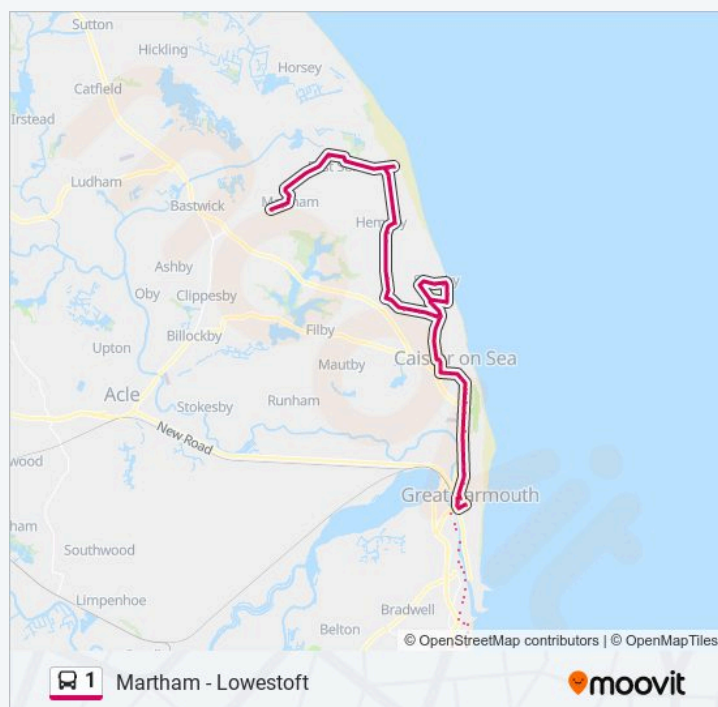

Broadland Sands, Corton

Potters Resort, Hopton-On-Sea

Manor Gardens, Hopton-On-Sea

The Turnstone, Hopton-On-Sea

Station Road, Hopton-On-Sea

Sidegate Road, Gorleston

**1 bus Time Schedule**

Martham Route Timetable:

Sunday	08:05 - 20:55
Monday	06:40 - 21:00
Tuesday	06:40 - 21:00
Wednesday	06:40 - 21:00
Thursday	06:40 - 21:00
Friday	06:40 - 21:00
Saturday	08:00 - 20:55

**1 bus Info**

**Direction:** Martham

**Stops:** 89

**Trip Duration:** 113 min

**Line Summary:**

Bus Shelter, James Paget Hospital

James Paget Hospital, Gorleston

Leman Road, Gorleston

Youell Avenue, Gorleston

Play Area, Gorleston

Marine Parade, Gorleston