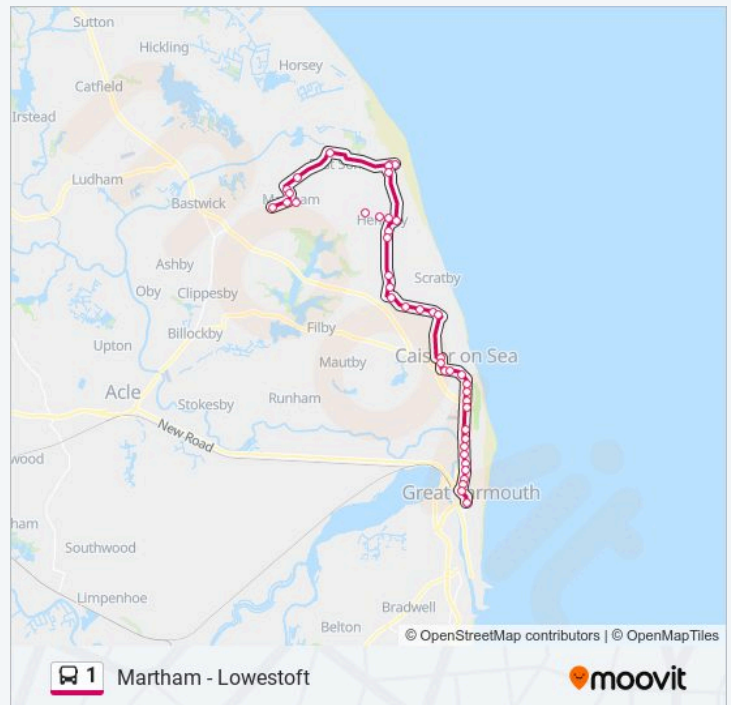

Lane To Broiler Farm, Ormesby

First And Last, Ormesby

Roackall Way, Caister-On-Sea

Wight Drive, Caister-On-Sea

Prince Of Wales Road, Caister-On-Sea

Grange Road, Caister-On-Sea

Police Station, Caister-On-Sea

Tan Lane, Caister-On-Sea

**1 bus Time Schedule**

Great Yarmouth Route Timetable:

Sunday	18:50 - 21:50
Monday	18:08 - 21:50
Tuesday	18:08 - 21:50
Wednesday	18:08 - 21:50
Thursday	18:08 - 21:50
Friday	18:08 - 21:50
Saturday	18:08 - 21:50

**1 bus Info**

**Direction:** Great Yarmouth

**Stops:** 39

**Trip Duration:** 45 min

**Line Summary:**

St Julian Road, Caister-On-Sea

Tesco, Caister-On-Sea

Stadium, Caister-On-Sea

Fremantle Road, Great Yarmouth

Jellicoe Road, Great Yarmouth

River Walk, Great Yarmouth

Barnard Crescent, Great Yarmouth

Firstbus Garage, Great Yarmouth

Hospital, Great Yarmouth

Stanley Road, Great Yarmouth