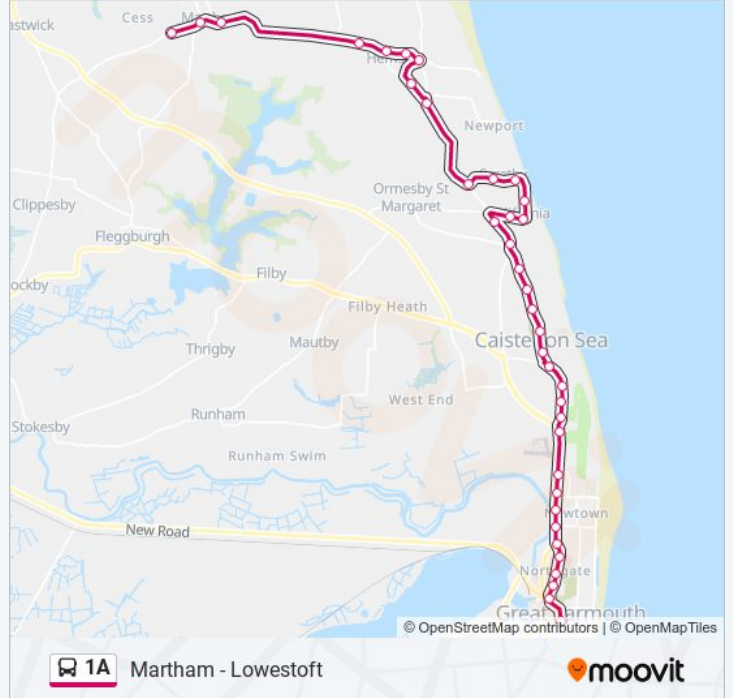

Use the Moovit App to find the closest 1A bus station near you and find out when is the next 1A bus arriving.

Direction: Great Yarmouth

37 stops

[VIEW LINE SCHEDULE](#)

- Cess Road, Martham
- The Green, Martham
- Medical Centre, Martham
- Martham Road, Hemsby
- Kings Head, Hemsby
- The Pastures, Hemsby
- Kingsway Shops, Hemsby
- Tryfan, Hemsby
- Newport Road, Hemsby
- Beach Road, Ormesby
- Beach Drive, Scratby
- The Promenade, Scratby
- Caravan Camp, California
- Sunbeach Holiday Village, California
- Sands Holiday Park, Ormesby
- California Road, Ormesby
- Lane To California Farm, Ormesby
- Meadowcroft House, Ormesby
- The Centurion, Caister-On-Sea
- Holiday Camp, Caister-On-Sea
- St Hilda Road, Caister-On-Sea
- Braddock Road, Caister-On-Sea

1A bus Info

Direction: Great Yarmouth

Stops: 37

Trip Duration: 40 min

Line Summary:

Police Station, Caister-On-Sea
 Tan Lane, Caister-On-Sea
 St Julian Road, Caister-On-Sea
 Tesco, Caister-On-Sea
 Stadium, Caister-On-Sea
 Fremantle Road, Great Yarmouth
 Jellicoe Road, Great Yarmouth
 River Walk, Great Yarmouth
 Barnard Crescent, Great Yarmouth
 Firstbus Garage, Great Yarmouth
 Hospital, Great Yarmouth
 Stanley Road, Great Yarmouth
 Frederick Road, Great Yarmouth
 St. Nicholas' Church, Great Yarmouth
 Market Gates, Great Yarmouth

Direction: Lowestoft

83 stops

[VIEW LINE SCHEDULE](#)

Cess Road, Martham
 The Green, Martham
 Medical Centre, Martham
 Martham Road, Hemsby
 Kings Head, Hemsby
 The Pastures, Hemsby
 Kingsway Shops, Hemsby
 Tryfan, Hemsby
 Newport Road, Hemsby
 Beach Road, Ormesby
 Beach Drive, Scratby
 The Promenade, Scratby
 Caravan Camp, California
 Sunbeach Holiday Village, California