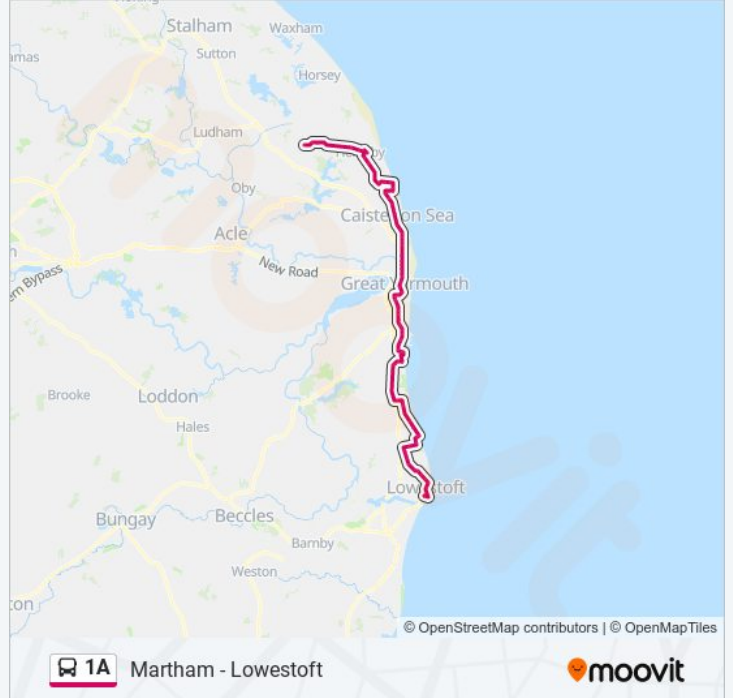

1A bus Info

Direction: Lowestoft

Stops: 83

Trip Duration: 112 min

Line Summary:

Sands Holiday Park, Ormesby
California Road, Ormesby
Lane To California Farm, Ormesby
Meadowcroft House, Ormesby
The Centurion, Caister-On-Sea
Holiday Camp, Caister-On-Sea
St Hilda Road, Caister-On-Sea
Braddock Road, Caister-On-Sea
Police Station, Caister-On-Sea
Tan Lane, Caister-On-Sea
St Julian Road, Caister-On-Sea
Tesco, Caister-On-Sea
Stadium, Caister-On-Sea
Fremantle Road, Great Yarmouth
Jellicoe Road, Great Yarmouth
River Walk, Great Yarmouth
Barnard Crescent, Great Yarmouth
Firstbus Garage, Great Yarmouth
Hospital, Great Yarmouth
Stanley Road, Great Yarmouth
Frederick Road, Great Yarmouth
St. Nicholas' Church, Great Yarmouth
Market Gates, Great Yarmouth
Town Hall, Great Yarmouth
Southtown Road, Great Yarmouth
St. Mary's Church, Great Yarmouth
St Marys Lane, Great Yarmouth
Gordon Road, Great Yarmouth
Rumbold Arms, Great Yarmouth
Waveney Road, Great Yarmouth
Alpha Road, Gorleston
Ferry Side, Gorleston
Addison Road, Gorleston

Trafalgar Road, Gorleston

School Lane, Gorleston

Town Centre, Gorleston

The Tramway, Gorleston

Police Station, Gorleston

Springfield Road, Gorleston

Avondale Road, Gorleston

Clarence Road, Gorleston

Youell Avenue, Gorleston

Leman Road, Gorleston

James Paget Hospital, Gorleston

Bus Shelter, James Paget Hospital

Links Road, Gorleston

Anglian Way, Hopton-On-Sea

The Turnstone, Hopton-On-Sea

Manor Gardens, Hopton-On-Sea