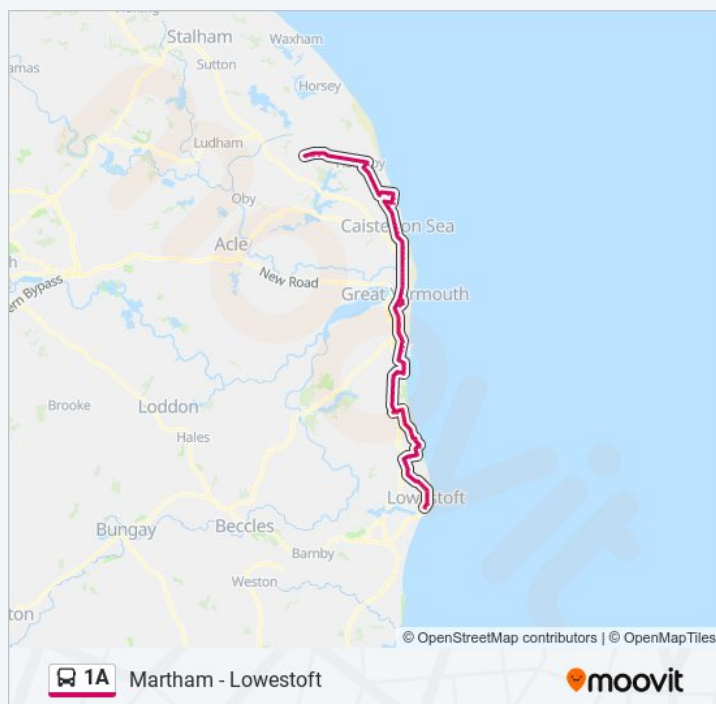

Coast Road, Corton

Broadland Sands, Corton

Potters Resort, Hopton-On-Sea

Manor Gardens, Hopton-On-Sea

The Turnstone, Hopton-On-Sea

Station Road, Hopton-On-Sea

Sidegate Road, Gorleston

Bus Shelter, James Paget Hospital

James Paget Hospital, Gorleston

1A bus Time Schedule

Martham Route Timetable:

Sunday	09:00 - 17:05
Monday	07:30 - 17:15
Tuesday	07:30 - 17:15
Wednesday	07:30 - 17:15
Thursday	07:30 - 17:15
Friday	07:30 - 17:15
Saturday	07:30 - 17:15

1A bus Info

Direction: Martham

Stops: 89

Trip Duration: 108 min

Line Summary:

Leman Road, Gorleston

Youell Avenue, Gorleston

Play Area, Gorleston

Marine Parade, Gorleston

Westbound, Gorleston

Springfield Road, Gorleston

Keppel Rd, Gorleston

The Tramway, Gorleston

Town Centre, Gorleston

School Lane, Gorleston

Trafalgar Road, Gorleston