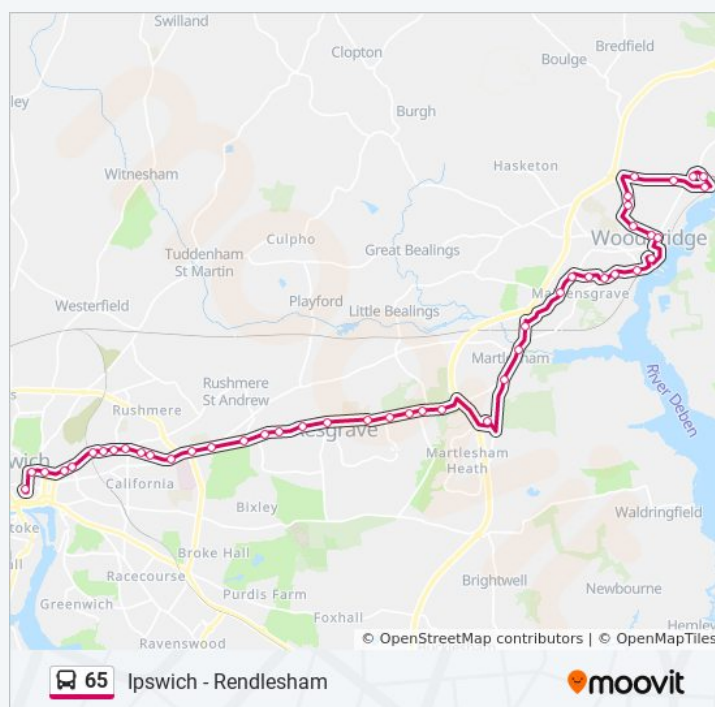

Line Summary:

Crown Point, Martlesham

Water Bridge, Martlesham

Nursery, Martlesham

Duke Of York, Woodbridge

Clare Avenue, Woodbridge

Hillyfields, Woodbridge

Framfield Medical Centre, Woodbridge