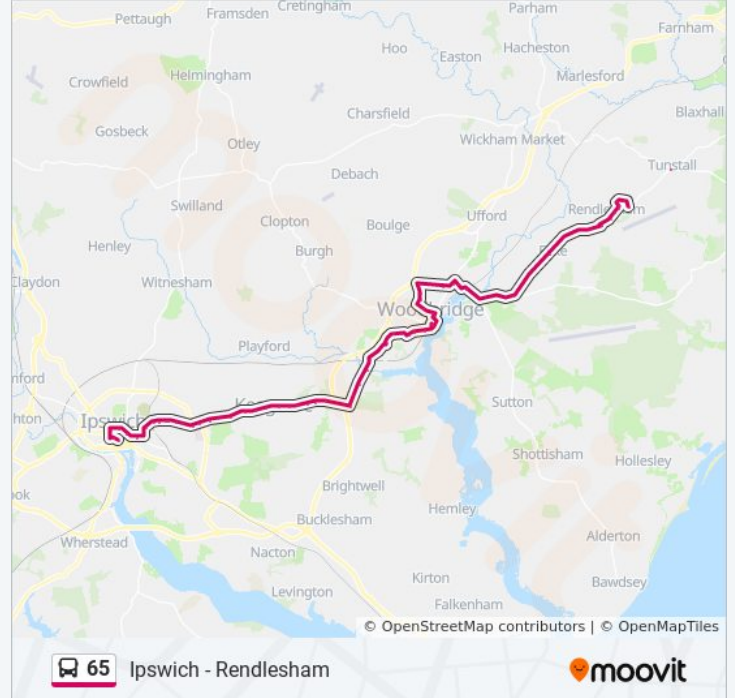

Lamsale Meadow, Saxmundham

The Spinney, Saxmundham

Felsham Rise, Saxmundham

School, Saxmundham

Ashfords Close, Saxmundham

Long Avenue, Saxmundham

Heron Road, Saxmundham

Church, Snape

The Glebes, Snape

The Crown, Snape

The Maltings, Snape

Green Man, Tunstall

Bentwaters Parks Roundabout, Rendlesham

Spencer Road, Rendlesham

Jayscroft Road, Rendlesham

Sparrows Croft, Rendlesham

Sycamore Drive, Rendlesham

Magnolia Drive, Rendlesham

Doctors Surgery, Rendlesham

Tower Field Rd Shelter, Rendlesham

Red House, Rendlesham

Stores, Eyke

Bus Shelter, Bromeswell

Railway Station, Melton

St Andrews Place, Melton

Chapel, Melton

Hall Farm Road, Melton

Bredfield Road, Melton

Bury Hill, Woodbridge

Warwick Avenue, Woodbridge

Grant Rise, Woodbridge

The Grove, Woodbridge

Council Offices, Woodbridge