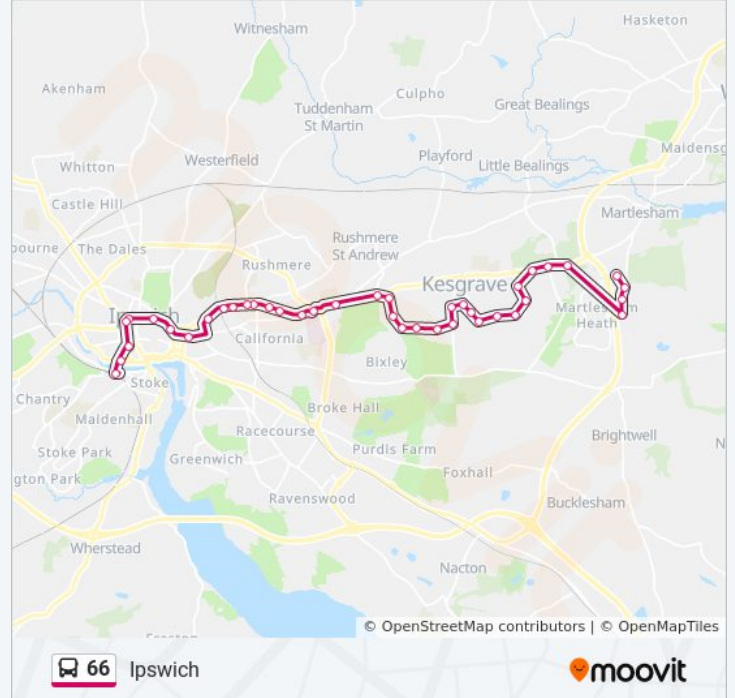

Playford Road, Rushmere

Hospital, Rushmere

Lattice Barn Ph, Rushmere

Howard Street, Rushmere

Phoenix Road, Rushmere

Gordon Road, Rushmere

Nelson Road, Rushmere

Khartoum Road, Rushmere

Rivers Street, Rushmere

Duke Of York, Ipswich

Dove Street, Ipswich

Majors Corner, Ipswich

Tower Ramparts Bus Station, Ipswich

Ipswich Furniture Project, Ipswich

Wolsey Theatre, Ipswich

St Clare House, Ipswich

Fire Station, Ipswich

Railway Station, Ipswich

Direction: Martlesham Heath

39 stops

[VIEW LINE SCHEDULE](#)

Railway Station, Ipswich

Fire Station, Ipswich

St Clare House, Ipswich

Willis Building, Ipswich

Revolution, Ipswich

Northgate Street, Ipswich

Cobden Place, Ipswich

Lacey Street, Ipswich

Medical Centre, Ipswich

Rivers Street, Rushmere

Khartoum Road, Rushmere

66 bus Time Schedule

Martlesham Heath Route Timetable:

Sunday	08:50 - 22:45
Monday	06:05 - 23:00
Tuesday	06:05 - 23:00
Wednesday	06:05 - 23:00
Thursday	06:05 - 23:00
Friday	06:05 - 23:00
Saturday	06:20 - 23:00

66 bus Info

Direction: Martlesham Heath

Stops: 39

Trip Duration: 41 min

Line Summary: