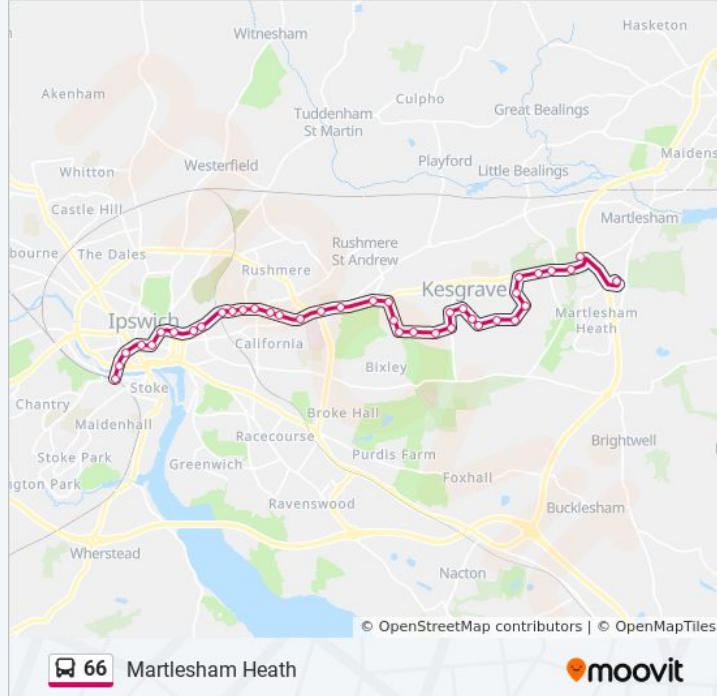

Nelson Road, Rushmere

Gordon Road, Rushmere

Phoenix Road, Rushmere

Howard Street, Rushmere

Lattice Barn Ph, Rushmere

Hospital, Rushmere

Playford Road, Rushmere

Linksfild, Rushmere St Andrew

Beech Grove, Rushmere St Andrew

Beech Road Shops, Rushmere St Andrew

Brendon Drive, Rushmere St Andrew

Padstow Road, Kesgrave

Penzance Road Shops, Kesgrave

Penzance Road, Kesgrave

Twelve Acre Approach, Kesgrave

Busway, Kesgrave

Dodson Vale, Grange Farm

Lummis Vale, Grange Farm

Curtis Way, Grange Farm

Battles Lane, Grange Farm

St Isidores, Grange Farm

Fentons Way, Grange Farm

St Michaels Church, Kesgrave

Bracken Avenue, Kesgrave

Dobbs Lane, Kesgrave

Police Headquarters, Martlesham

Martlesham Park And Ride, Martlesham

Tesco, Martlesham Heath

66 bus time schedules and route maps are available in an offline PDF at moovitapp.com. Use the [Moovit App](#) to see live bus times, train schedule or subway schedule, and step-by-step directions for all public transit in East Anglia.

[About Moovit](#) • [MaaS Solutions](#) • [Supported Countries](#) • [Mooviter Community](#)

Check Live Arrival Times