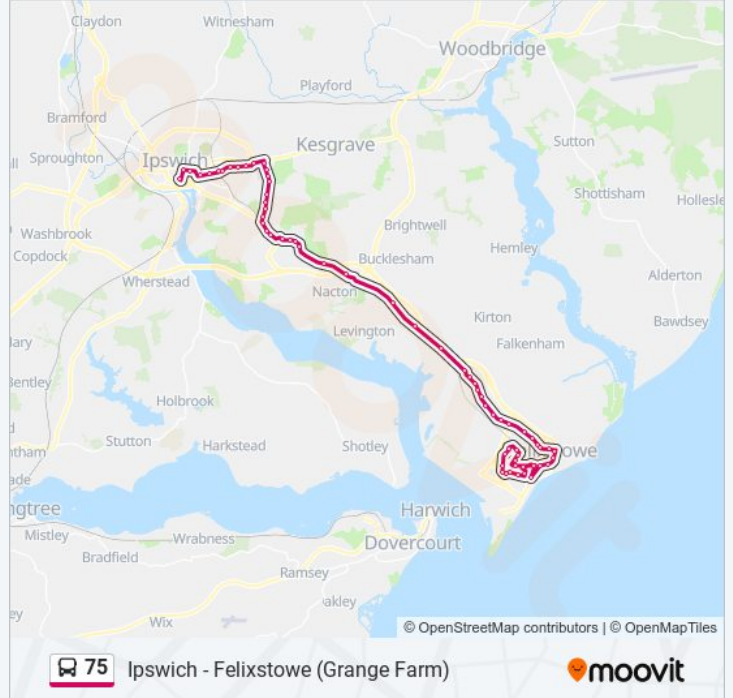

Direction: Felixstowe

66 stops

[VIEW LINE SCHEDULE](#)

- Old Cattle Market Bus Station, Ipswich
- Northgate Street, Ipswich
- Cobden Place, Ipswich
- Dove Street, Ipswich
- Nottidge Road, Ipswich
- Viaduct, Ipswich
- St Johns Road, Ipswich
- Fat Cat, Ipswich
- Cowper Street, Ipswich
- Britannia Road, Ipswich
- Lattice Barn Ph, Rushmere
- Woodbridge Road East, Copleston
- Heath Road Hospital, Copleston
- Adelaide Road, Copleston
- Bridge School, Copleston
- Foxhall Road, Broke Hall
- Bixley Road, Broke Hall
- Princethorpe Road, Broke Hall
- St Augustines Gardens, St Augustines
- Church, St Augustines
- Warren Heath Road, St Augustines
- Brook Car Sales, Warren Heath

75 bus Time Schedule

Felixstowe Route Timetable:

Sunday	22:15
Monday	18:45 - 23:15
Tuesday	18:45 - 23:15
Wednesday	18:45 - 23:15
Thursday	18:45 - 23:15
Friday	18:45 - 23:15
Saturday	18:45 - 23:15

75 bus Info

Direction: Felixstowe

Stops: 66

Trip Duration: 58 min

Line Summary:

Pearse Way, Warren Heath
Foxglove Crescent, Warren Heath
The Pathway, Warren Heath
Trinity Park, Warren Heath
Miller And Carter, Foxhall
The Street, Nacton
Bridge Road, Levington
Strattonhall Drift, Levington
Morston Hall Road, Trimley St Martin
Grimston Lane, Trimley St Martin
Hand In Hand, Trimley St Martin
St Martins Green, Trimley St Martin
Reeve Lodge, Trimley St Martin
Three Mariners, Trimley St Mary
Trimley Lodge, Trimley St Mary
The Drift, Trimley St Mary
Faulkeners Way, Trimley St Mary
Spriteshall Lane, Trimley St Mary
Half Moon, Walton
St Marys Church, Walton
Exeter Road, Walton
Cornwall Road, Walton
Police Station, Felixstowe
Great Eastern Square, Felixstowe
Conkers, Felixstowe
Leopold Road, Felixstowe
Princes Gardens, Felixstowe
Ordnance House, Felixstowe
Surrey Road, Felixstowe
Stour Avenue, Felixstowe
Waveney Road, Felixstowe
Anne Street, Felixstowe
Philip Avenue, Felixstowe