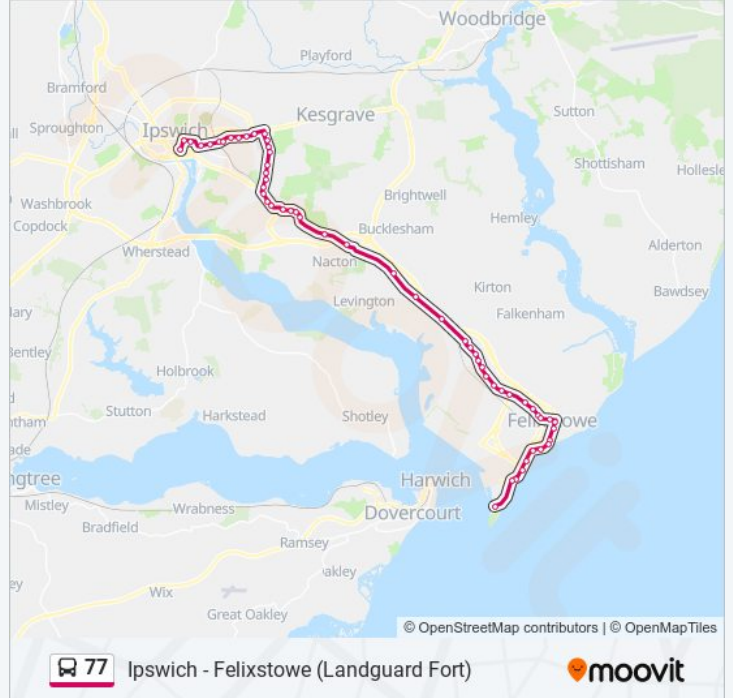

77 bus Info

Direction: Felixstowe Dock

Stops: 56

Trip Duration: 59 min

Line Summary:

Pearse Way, Warren Heath
Foxglove Crescent, Warren Heath
The Pathway, Warren Heath
Trinity Park, Warren Heath
Miller And Carter, Foxhall
The Street, Nacton
Bridge Road, Levington
Strattonhall Drift, Levington
Morston Hall Road, Trimley St Martin
Grimston Lane, Trimley St Martin
Hand In Hand, Trimley St Martin
St Martins Green, Trimley St Martin
Reeve Lodge, Trimley St Martin
Three Mariners, Trimley St Mary
Trimley Lodge, Trimley St Mary
The Drift, Trimley St Mary
Faulkeners Way, Trimley St Mary
Spriteshall Lane, Trimley St Mary
Half Moon, Walton
St Marys Church, Walton
Exeter Road, Walton
Cornwall Road, Walton
Police Station, Felixstowe
Great Eastern Square, Felixstowe
Conkers, Felixstowe
Stanley Road, Felixstowe
Hyldon Court, Felixstowe
Felixstowe Pier, Felixstowe
Lidl, Felixstowe
St Edmunds Road, Felixstowe
Tacon Road, Felixstowe
Manor Road, Felixstowe Dock
Haven Caravan Park, Felixstowe Dock

Direction: Ipswich

Stops: 56

Trip Duration: 65 min

Line Summary:

The Street, Nacton

Miller And Carter, Foxhall

Trinity Park, Warren Heath

The Pathway, Warren Heath